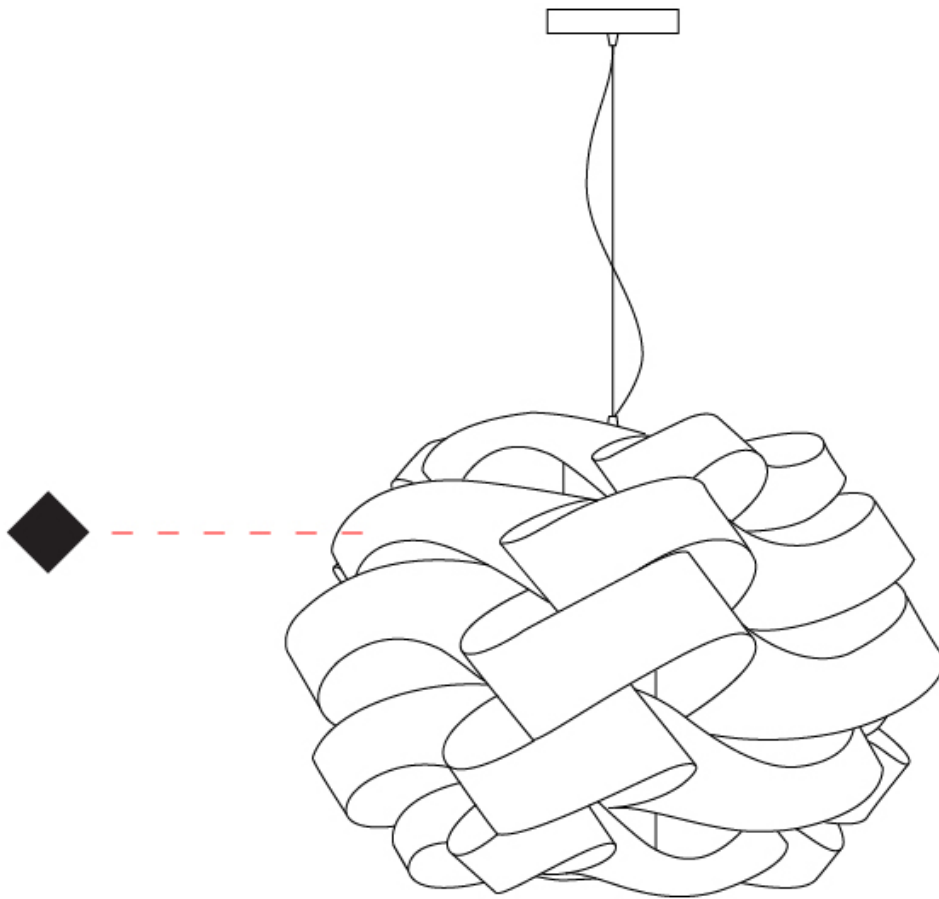

D61005-

PROJECT _____

TYPE _____

SPECIFIER _____

QUANTITY _____

DATE _____