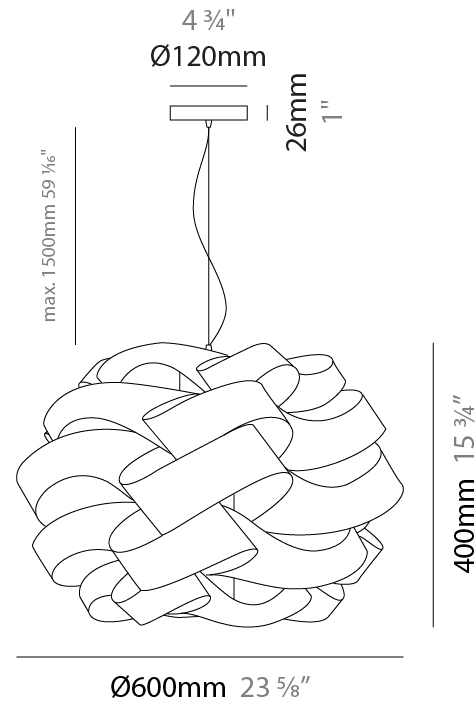

SKYLINE SUSPENSION

D61005-

base number   Finish
Options

PROJECT	_____
TYPE	_____
SPECIFIER	_____
QUANTITY	_____
DATE	_____

1. To build a product code in our configurator select the specify button on the base model # product page
2. To build a manual product code on this datasheet choose from the options listed below in blue font and add the suffix to the base model #

GENERAL

Series: Skyline _____
Brand: Linea Zero _____
Division: Design _____
Mounting Type: Suspension _____
Mounting Location: Ceiling _____
Subcategory: Pendant _____

PHYSICAL

Shape: Round _____
Diameter (mm): 600 _____
Diameter (in): 23 ⁵/₈ _____
Height (mm): 400 _____
Height (in): 15 ³/₄ _____
Max. Overall Height (mm): 1900 _____
Max. Overall Height (in): 74 ¹³/₁₆ _____
Light Distribution: Omnidirectional _____
Diffuser: Polilux™ Shade - See Finish Options _____
Fixture Finish: WHI / BLK / SIL / NGD / COP / PKM _____
Fixture Material: Polilux™/ Metal holder _____

ELECTRICAL

Number of Lamps: 2 _____
Lamp Type: LED Retrofit _____
Bulb Included: Bulb Not Included _____
Max. Wattage Per Lamp (W): 7 _____
Lamp Base: E26 _____
Input Voltage (V): 120 _____
Upon Request: 277Vac / GU24 _____

LED

OPTICAL

RATINGS AND CERTIFICATIONS

Certified By: Certified for North American Standards _____
IP rating: IP20 _____