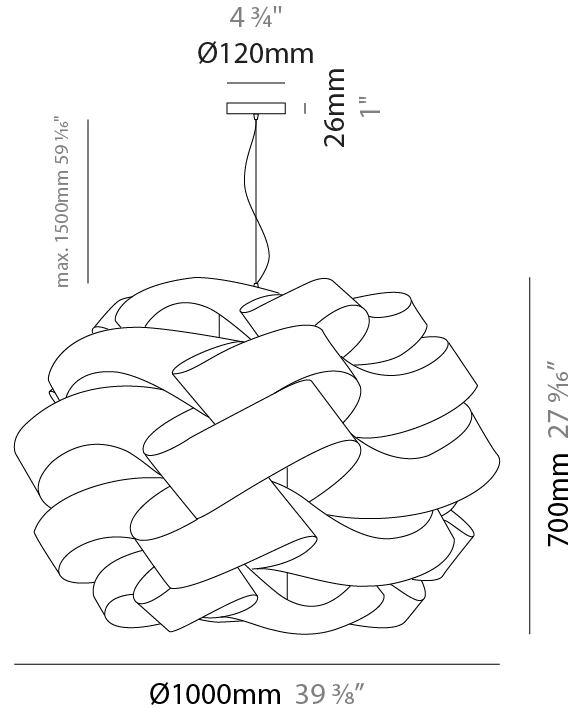

SKYLINE SUSPENSION

D61007-

base number   Finish
Options

PROJECT	_____
TYPE	_____
SPECIFIER	_____
QUANTITY	_____
DATE	_____

1. To build a product code in our configurator select the specify button on the base model # product page
2. To build a manual product code on this datasheet choose from the options listed below in blue font and add the suffix to the base model #

GENERAL

Series: Skyline _____
Brand: Linea Zero _____
Division: Design _____
Mounting Type: Suspension _____
Mounting Location: Ceiling _____
Subcategory: Pendant _____

PHYSICAL

Shape: Round _____
Diameter (mm): 1000 _____
Diameter (in): 39 ³/₈ _____
Height (mm): 700 _____
Height (in): 27 ⁹/₁₆ _____
Max. Overall Height (mm): 2200 _____
Max. Overall Height (in): 86 ⁵/₈ _____
Light Distribution: Omnidirectional _____
Diffuser: Polilux™ Shade - See Finish Options _____
Fixture Finish: WHI / BLK / SIL / NGD / COP / PKM _____
Fixture Material: Polilux™/ Metal holder _____

ELECTRICAL

Number of Lamps: 5 _____
Lamp Type: LED Retrofit _____
Bulb Included: Bulb Not Included _____
Max. Wattage Per Lamp (W): 7 _____
Lamp Base: E26 _____
Input Voltage (V): 120 _____
Upon Request: 277Vac / GU24 _____

LED

OPTICAL

RATINGS AND CERTIFICATIONS

Certified By: Certified for North American Standards _____
IP rating: IP20 _____