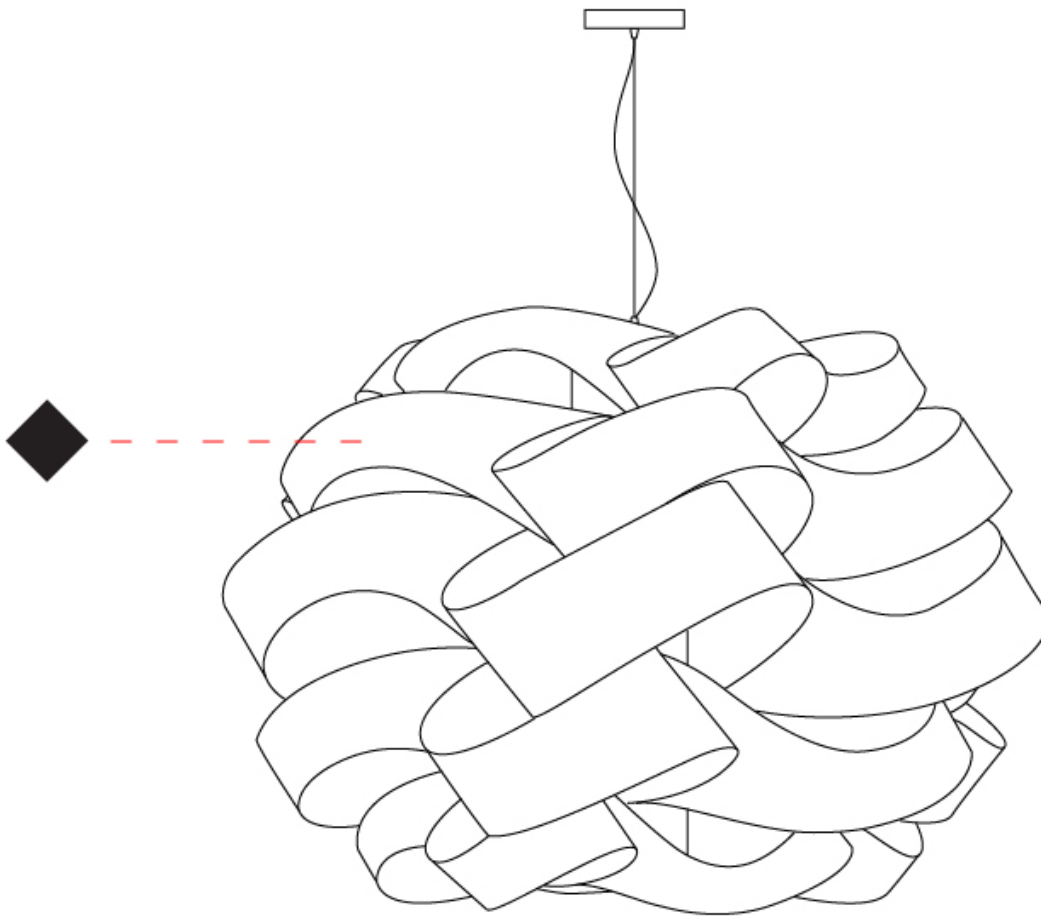

SKYLINE SUSPENSION

D61007-

PROJECT _____

TYPE _____

SPECIFIER _____

QUANTITY _____

DATE _____

D