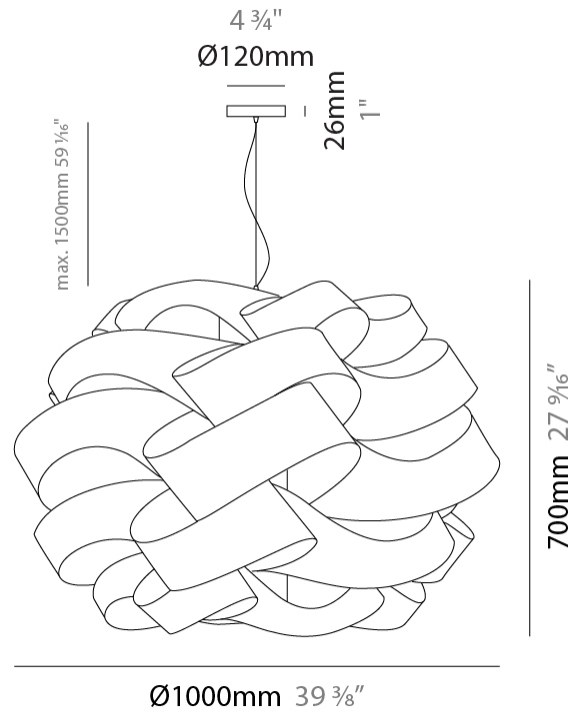

SKYLINE SUSPENSION

D61007-

base number   Finish
Options

PROJECT	_____
TYPE	_____
SPECIFIER	_____
QUANTITY	_____
DATE	_____

1. To build a product code in our configurator select the specify button on the base model # product page
2. To build a manual product code on this datasheet choose from the options listed below in blue font and add the suffix to the base model #

GENERAL

Series: Skyline _____
Brand: Linea Zero _____
Division: Design _____
Mounting Type: Suspension _____
Mounting Location: Ceiling _____
Subcategory: Pendant _____

PHYSICAL

Shape: Round _____
Diameter (mm): 1000 _____
Diameter (in): 39 3/8 _____
Height (mm): 700 _____
Height (in): 27 9/16 _____
Max. Overall Height (mm): 2200 _____
Max. Overall Height (in): 86 5/8 _____
Light Distribution: Omnidirectional _____
Diffuser: Polilux™ Shade - See Finish Options _____
Fixture Finish: WHI / BLK / SIL / NGD / COP / PKM _____
Fixture Material: Polilux™/ Metal holder _____

ELECTRICAL

Number of Lamps: 5 _____
Lamp Type: LED Retrofit _____
Bulb Included: Bulb Not Included _____
Max. Wattage Per Lamp (W): 7 _____
Lamp Base: E26 _____
Input Voltage (V): 120 _____
Upon Request: 277Vac / GU24 _____

LED

OPTICAL

RATINGS AND CERTIFICATIONS

Certified By: Certified for North American Standards _____
IP rating: IP20 _____