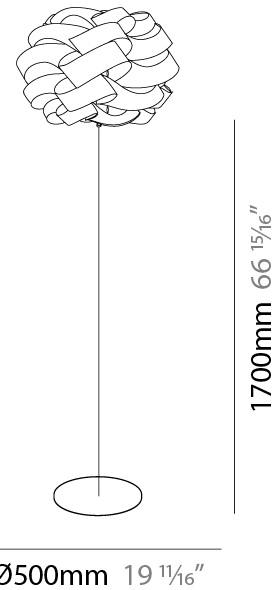

SKYLINE PORTABLE

D64000-

base number   Finish
Options

1. To build a product code in our configurator select the specify button on the base model # product page
2. To build a manual product code on this datasheet choose from the options listed below in blue font and add the suffix to the base model #

GENERAL

Series: Skyline
Brand: Linea Zero
Division: Design
Mounting Type: Portable
Mounting Location: Floor
Subcategory: Floor

PHYSICAL

Shape: Round
Diameter (mm): 500
Diameter (in): 19 11/16
Height (mm): 1700
Height (in): 66 15/16
Light Distribution: Omnidirectional
Diffuser: Polilux™ Shade - See Finish Options
Fixture Finish: WHI / BLK / SIL / NGD / COP / PKM
Fixture Material: Polilux™ / Metal holder
Upon Request: Bolt Down

ELECTRICAL

Number of Lamps: 1
Lamp Type: LED Retrofit
Bulb Included: Bulb Not Included
Max. Wattage Per Lamp (W): 7
Lamp Base: E26
Input Voltage (V): 120
Upon Request: 277Vac / GU24

LED

OPTICAL

RATINGS AND CERTIFICATIONS

Certified By: Certified for North American Standards
IP rating: IP20

PROJECT	_____
TYPE	_____
SPECIFIER	_____
QUANTITY	_____
DATE	_____