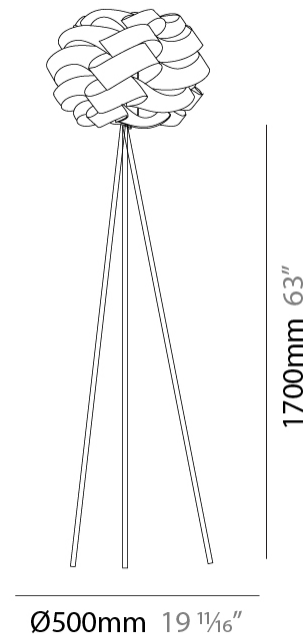

SKYLINE PORTABLE

D64001-

base number   Finish
Options

1. To build a product code in our configurator select the specify button on the base model # product page
2. To build a manual product code on this datasheet choose from the options listed below in blue font and add the suffix to the base model #

GENERAL

Series: Skyline
Brand: Linea Zero
Division: Design
Mounting Type: Portable
Mounting Location: Floor
Subcategory: Floor

PHYSICAL

Shape: Round
Diameter (mm): 500
Diameter (in): 19 1/16
Height (mm): 1700
Height (in): 66 15/16
Light Distribution: Omnidirectional
Diffuser: Polilux™ Shade - See Finish Options
[Fixture Finish: WHI / BLK / SIL / NGD / COP / PKM](#)
Fixture Material: Polilux™/ Metal holder

ELECTRICAL

Number of Lamps: 1
Lamp Type: LED Retrofit
Bulb Included: Bulb Not Included
Max. Wattage Per Lamp (W): 7
Lamp Base: E26
Input Voltage (V): 120
Upon Request: 277Vac / GU24

LED

OPTICAL

RATINGS AND CERTIFICATIONS

Certified By: Certified for North American Standards
IP rating: IP20

PROJECT	_____
TYPE	_____
SPECIFIER	_____
QUANTITY	_____
DATE	_____