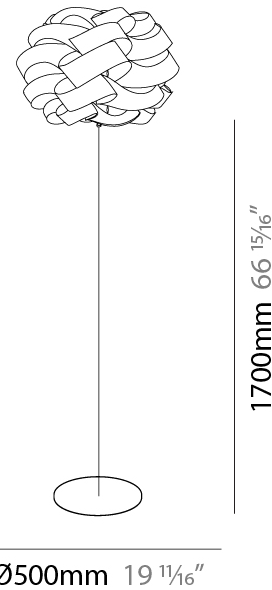

SKYLINE PORTABLE

D64000-

base number   Finish
Options

1. To build a product code in our configurator select the specify button on the base model # product page
2. To build a manual product code on this datasheet choose from the options listed below in blue font and add the suffix to the base model #

GENERAL

Series: Skyline
Brand: Linea Zero
Division: Design
Mounting Type: Portable
Mounting Location: Floor
Subcategory: Floor

PHYSICAL

Shape: Round
Diameter (mm): 500
Diameter (in): 19 11/16
Height (mm): 1700
Height (in): 66 15/16
Light Distribution: Omnidirectional
Diffuser: Polilux™ Shade - See Finish Options
Fixture Finish: WHI / BLK / SIL / NGD / COP / PKM
Fixture Material: Polilux™/ Metal holder
Upon Request: Bolt Down

ELECTRICAL

Number of Lamps: 1
Lamp Type: LED Retrofit
Bulb Included: Bulb Not Included
Max. Wattage Per Lamp (W): 7
Lamp Base: E26
Input Voltage (V): 120
Upon Request: 277Vac / GU24

LED

OPTICAL

RATINGS AND CERTIFICATIONS

Certified By: Certified for North American Standards
IP rating: IP20

PROJECT	_____
TYPE	_____
SPECIFIER	_____
QUANTITY	_____
DATE	_____