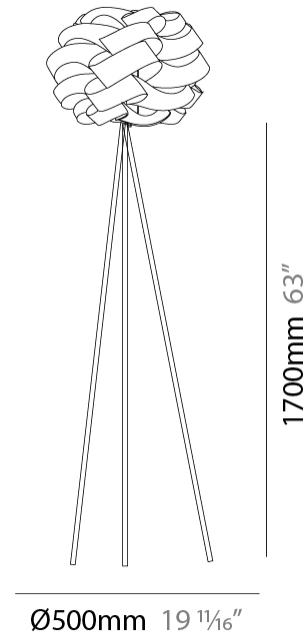

SKYLINE PORTABLE

D64001-

base number   Finish
Options

1. To build a product code in our configurator select the specify button on the base model # product page
2. To build a manual product code on this datasheet choose from the options listed below in blue font and add the suffix to the base model #

GENERAL

Series: Skyline
Brand: Linea Zero
Division: Design
Mounting Type: Portable
Mounting Location: Floor
Subcategory: Floor

PHYSICAL

Shape: Round
Diameter (mm): 500
Diameter (in): 19 11/16
Height (mm): 1700
Height (in): 66 15/16
Light Distribution: Omnidirectional
Diffuser: Polilux™ Shade - See Finish Options
[Fixture Finish: WHI / BLK / SIL / NGD / COP / PKM](#)
Fixture Material: Polilux™/ Metal holder

ELECTRICAL

Number of Lamps: 1
Lamp Type: LED Retrofit
Bulb Included: Bulb Not Included
Max. Wattage Per Lamp (W): 7
Lamp Base: E26
Input Voltage (V): 120
Upon Request: 277Vac / GU24

LED

OPTICAL

RATINGS AND CERTIFICATIONS

Certified By: Certified for North American Standards
IP rating: IP20

PROJECT	_____
TYPE	_____
SPECIFIER	_____
QUANTITY	_____
DATE	_____