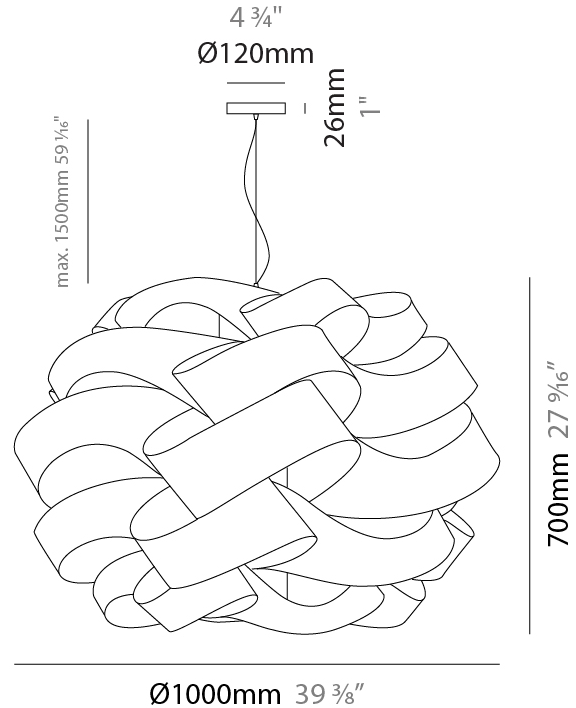

PROJECT	_____
TYPE	_____
SPECIFIER	_____
QUANTITY	_____
DATE	_____

SKYLINE SUSPENSION

D61007-

base number   Finish
Options

1. To build a product code in our configurator select the specify button on the base model # product page
2. To build a manual product code on this datasheet choose from the options listed below in blue font and add the suffix to the base model #

GENERAL

Series: Skyline _____
Partner: Linea Zero _____
Division: Design _____
Installation: Suspension _____
Product Type: Pendant _____
Mounting Location: Ceiling _____

PHYSICAL

Shape: Round _____
Diameter (mm): 1000 _____
Diameter (in): 39 ³/₈ _____
Height (mm): 700 _____
Height (in): 27 ⁹/₁₆ _____
Max. Overall Height (mm): 2200 _____
Max. Overall Height (in): 86 ⁵/₈ _____
Diffuser: Polilux™ Shade - See Finish Options _____
Fixture Finish: WHI / BLK / SIL / NGD / COP / PKM _____
Fixture Material: Polilux™/ Metal holder _____
Primary Material: Non-Static Polilux _____

ELECTRICAL

Number of Lamps: 5 _____
Lamp Type: LED Retrofit _____
Bulb Included: Bulb Not Included _____
Max. Wattage Per Lamp (W): 7 _____
Lamp Base: E26 _____
Input Voltage (V): 120 _____
Upon Request: 277Vac / GU24 _____

LED

OPTICAL

RATINGS AND CERTIFICATIONS

Certified By: Certified for North American Standards _____
IP rating: IP20 _____