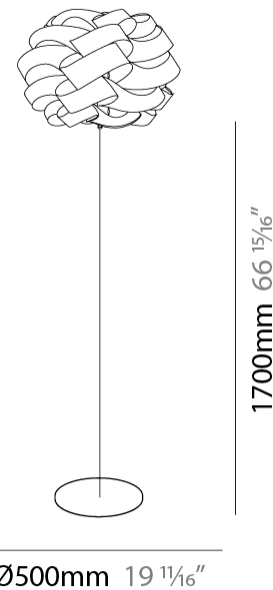

SKYLINE PORTABLE

D64000-

base number   Finish
Options

1. To build a product code in our configurator select the specify button on the base model # product page
2. To build a manual product code on this datasheet choose from the options listed below in blue font and add the suffix to the base model #

GENERAL

Series: Skyline
Partner: Linea Zero
Division: Design
Installation: Portable
Product Type: Floor
Mounting Location: Floor

PHYSICAL

Shape: Round
Diameter (mm): 500
Diameter (in): 19 11/16
Height (mm): 1700
Height (in): 66 15/16
Diffuser: Polilux™ Shade - See Finish Options
Fixture Finish: WHI / BLK / SIL / NGD / COP / PKM
Fixture Material: Polilux™/ Metal holder
Primary Material: Non-Static Polilux
Upon Request: Bolt Down

ELECTRICAL

Number of Lamps: 1
Lamp Type: LED Retrofit
Bulb Included: Bulb Not Included
Max. Wattage Per Lamp (W): 7
Lamp Base: E26
Input Voltage (V): 120
Upon Request: 277Vac / GU24

LED

OPTICAL

RATINGS AND CERTIFICATIONS

Certified By: Certified for North American Standards
IP rating: IP20

PROJECT
TYPE
SPECIFIER
QUANTITY
DATE