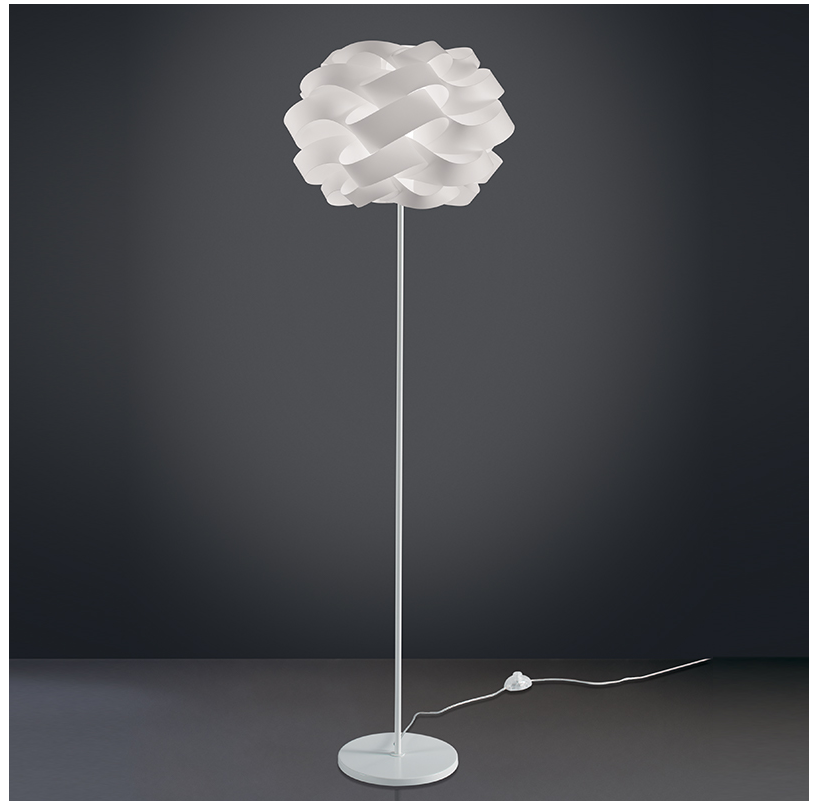

SKYLINE PORTABLE

D64000-

base number   Finish
Options

1. To build a product code in our configurator select the specify button on the base model # product page
2. To build a manual product code on this datasheet choose from the options listed below in blue font and add the suffix to the base model #

GENERAL

Series: Skyline
Partner: Linea Zero
Division: Design
Installation: Portable
Product Type: Floor
Mounting Location: Floor

PHYSICAL

Shape: Round
Diameter (mm): 500
Diameter (in): 19 11/16
Height (mm): 1700
Height (in): 66 15/16
Diffuser: Polilux™ Shade - See Finish Options
Fixture Finish: WHI / BLK / SIL / NGD / COP / PKM
Fixture Material: Polilux™/ Metal holder
Primary Material: Non-Static Polilux
Upon Request: Bolt Down

ELECTRICAL

Number of Lamps: 1
Lamp Type: LED Retrofit
Bulb Included: Bulb Not Included
Max. Wattage Per Lamp (W): 7
Lamp Base: E26
Input Voltage (V): 120
Upon Request: 277Vac / GU24

LED

OPTICAL

RATINGS AND CERTIFICATIONS

Certified By: Certified for North American Standards
IP rating: IP20

PROJECT
TYPE
SPECIFIER
QUANTITY
DATE