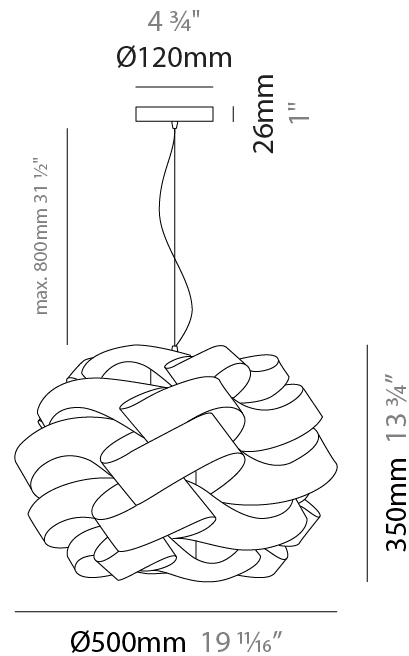

SKYLINE SUSPENSION

D61004-

base number   Finish
Options

1. To build a product code in our configurator select the specify button on the base model # product page
2. To build a manual product code on this datasheet choose from the options listed below in blue font and add the suffix to the base model #

GENERAL

Series: Skyline
Brand: Linea Zero
Division: Design
Mounting Type: Suspension
Mounting Location: Ceiling
Subcategory: Pendant

PHYSICAL

Shape: Round
Diameter (mm): 500
Diameter (in): 19 11/16
Height (mm): 350
Height (in): 13 3/4
Max. Overall Height (mm): 1150
Max. Overall Height (in): 45 1/4
Light Distribution: Omnidirectional
Diffuser: Polilux™ Shade - See Finish Options
Fixture Finish: WHI / BLK / SIL / NGD / COP / PKM
Fixture Material: Polilux™/ Metal holder
Cable Details: Cable length 31" - Transparent

ELECTRICAL

Number of Lamps: 1
Lamp Type: LED Retrofit
Bulb Included: Bulb Not Included
Max. Wattage Per Lamp (W): 7
Lamp Base: E26
Input Voltage (V): 120
Upon Request: 277Vac / GU24

LED

OPTICAL

RATINGS AND CERTIFICATIONS

Certified By: Certified for North American Standards
IP rating: IP20

PROJECT	_____
TYPE	_____
SPECIFIER	_____
QUANTITY	_____
DATE	_____