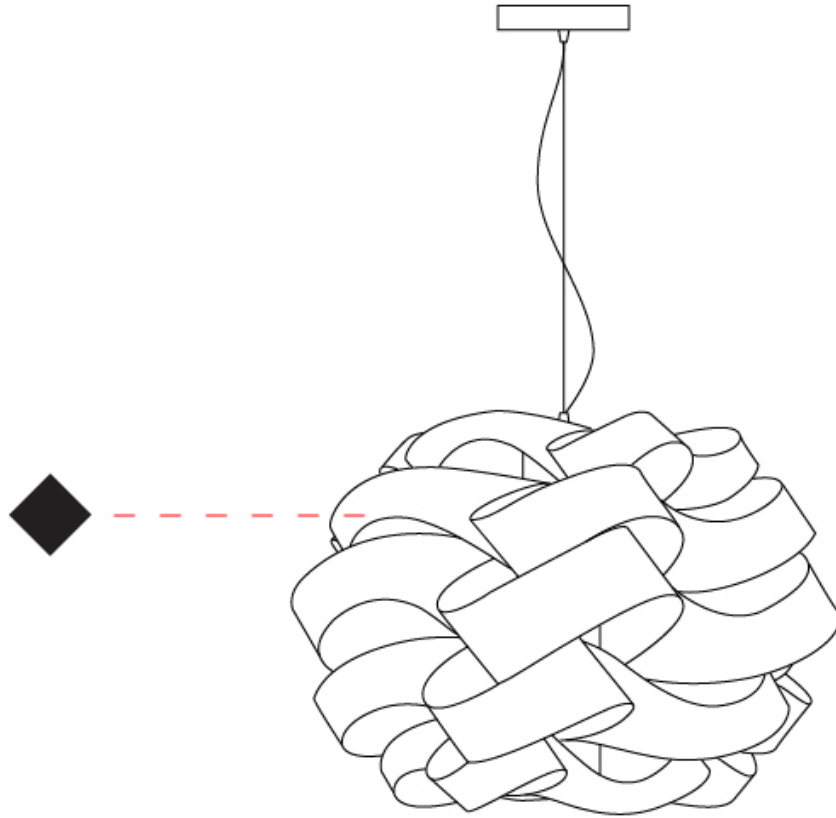

D61004-

PROJECT _____

TYPE _____

SPECIFIER _____

QUANTITY _____

DATE _____

D