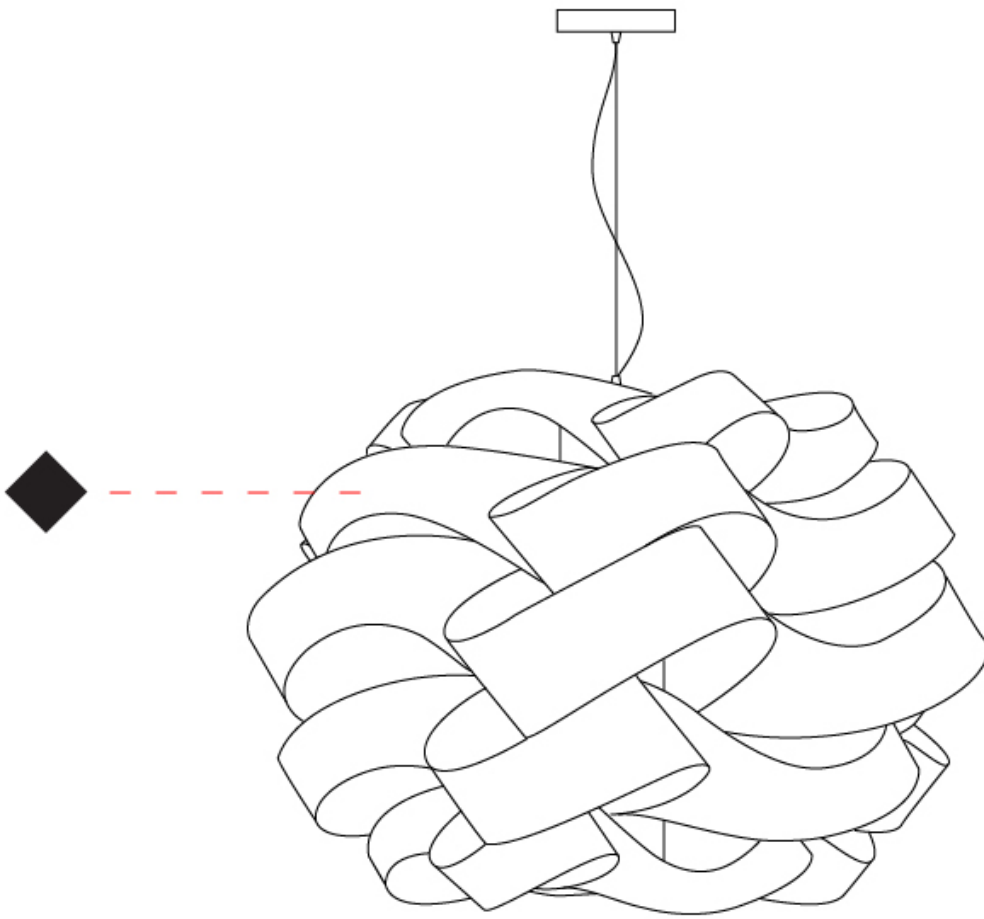

D61006-

PROJECT _____

TYPE _____

SPECIFIER _____

QUANTITY _____

DATE _____