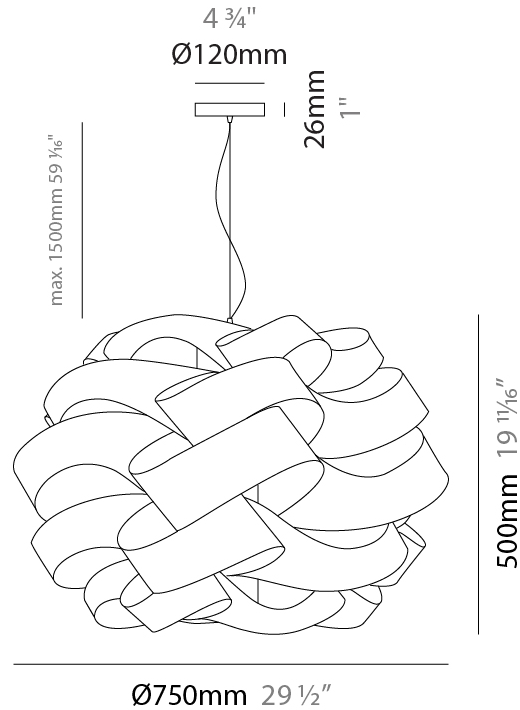

PROJECT	
TYPE	
SPECIFIER	
QUANTITY	
DATE	

SKYLINE SUSPENSION

D61006-

base number   Finish
Options

1. To build a product code in our configurator select the specify button on the base model # product page
2. To build a manual product code on this datasheet choose from the options listed below in blue font and add the suffix to the base model #

GENERAL

Series: Skyline
Brand: Linea Zero
Division: Design
Mounting Type: Suspension
Mounting Location: Ceiling
Subcategory: Pendant

PHYSICAL

Shape: Round
Diameter (mm): 750
Diameter (in): 29 1/2
Height (mm): 500
Height (in): 19 11/16
Max. Overall Height (mm): 2000
Max. Overall Height (in): 78 3/4
Light Distribution: Omnidirectional
Diffuser: Polilux™ Shade - See Finish Options
Fixture Finish: WHI / BLK / SIL / NGD / COP / PKM
Fixture Material: Polilux™/ Metal holder

ELECTRICAL

Number of Lamps: 3
Lamp Type: LED Retrofit
Bulb Included: Bulb Not Included
Max. Wattage Per Lamp (W): 7
Lamp Base: E26
Input Voltage (V): 120
Upon Request: 277Vac / GU24

LED

OPTICAL

RATINGS AND CERTIFICATIONS

Certified By: Certified for North American Standards
IP rating: IP20