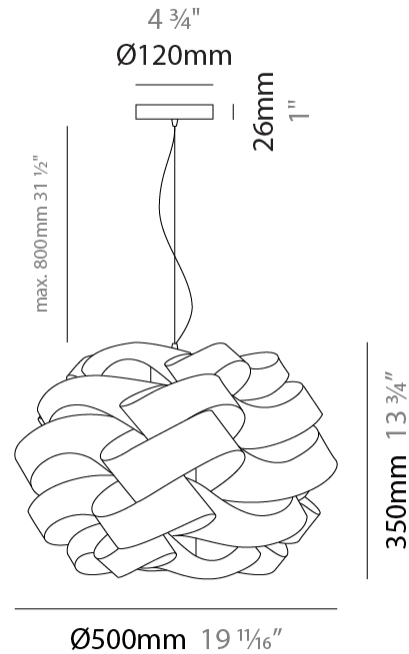

SKYLINE SUSPENSION

D61004-

base number   Finish
Options

PROJECT	_____
TYPE	_____
SPECIFIER	_____
QUANTITY	_____
DATE	_____

1. To build a product code in our configurator select the specify button on the base model # product page
2. To build a manual product code on this datasheet choose from the options listed below in blue font and add the suffix to the base model #

GENERAL

Series: Skyline _____
Brand: Linea Zero _____
Division: Design _____
Mounting Type: Suspension _____
Mounting Location: Ceiling _____
Subcategory: Pendant _____

PHYSICAL

Shape: Round _____
Diameter (mm): 500 _____
Diameter (in): 19 11/16 _____
Height (mm): 350 _____
Height (in): 13 3/4 _____
Max. Overall Height (mm): 1150 _____
Max. Overall Height (in): 45 1/4 _____
Light Distribution: Omnidirectional _____
Diffuser: Polilux™ Shade - See Finish Options _____
Fixture Finish: WHI / BLK / SIL / NGD / COP / PKM _____
Fixture Material: Polilux™/ Metal holder _____
Cable Details: Cable length 31" - Transparent _____

ELECTRICAL

Number of Lamps: 1 _____
Lamp Type: LED Retrofit _____
Bulb Included: Bulb Not Included _____
Max. Wattage Per Lamp (W): 7 _____
Lamp Base: E26 _____
Input Voltage (V): 120 _____
Upon Request: 277Vac / GU24 _____

LED

OPTICAL

RATINGS AND CERTIFICATIONS

Certified By: Certified for North American Standards _____
IP rating: IP20 _____