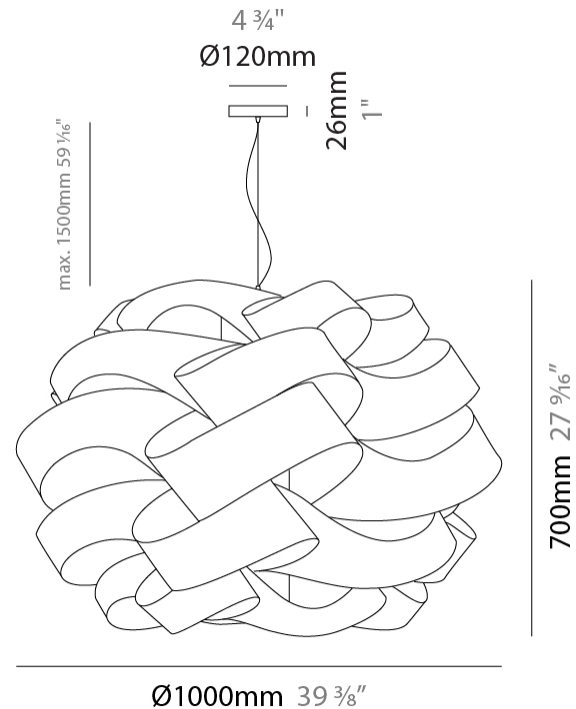

PROJECT	
TYPE	
SPECIFIER	
QUANTITY	
DATE	

SKYLINE SUSPENSION

D61007-

base number   Finish
Options

1. To build a product code in our configurator select the specify button on the base model # product page
2. To build a manual product code on this datasheet choose from the options listed below in blue font and add the suffix to the base model #

GENERAL

Series: Skyline
Brand: Linea Zero
Division: Design
Mounting Type: Suspension
Mounting Location: Ceiling
Subcategory: Pendant

PHYSICAL

Shape: Round
Diameter (mm): 1000
Diameter (in): 39 3/8
Height (mm): 700
Height (in): 27 9/16
Max. Overall Height (mm): 2200
Max. Overall Height (in): 86 5/8
Light Distribution: Omnidirectional
Diffuser: Polilux™ Shade - See Finish Options
Fixture Finish: WHI / BLK / SIL / NGD / COP / PKM
Fixture Material: Polilux™/ Metal holder

ELECTRICAL

Number of Lamps: 5
Lamp Type: LED Retrofit
Bulb Included: Bulb Not Included
Max. Wattage Per Lamp (W): 7
Lamp Base: E26
Input Voltage (V): 120
Upon Request: 277Vac / GU24

LED

OPTICAL

RATINGS AND CERTIFICATIONS

Certified By: Certified for North American Standards
IP rating: IP20