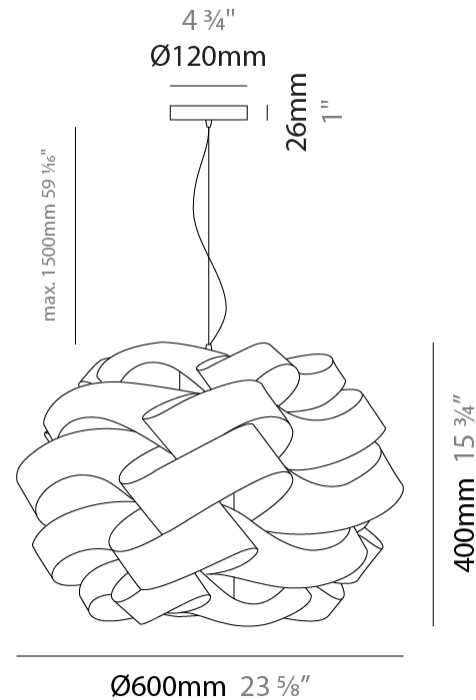

SKYLINE SUSPENSION

D61005-

base number   Finish
Options

PROJECT	_____
TYPE	_____
SPECIFIER	_____
QUANTITY	_____
DATE	_____

1. To build a product code in our configurator select the specify button on the base model # product page
2. To build a manual product code on this datasheet choose from the options listed below in blue font and add the suffix to the base model #

GENERAL

Series: Skyline _____
Brand: Linea Zero _____
Division: Design _____
Mounting Type: Suspension _____
Mounting Location: Ceiling _____
Subcategory: Pendant _____

PHYSICAL

Shape: Round _____
Diameter (mm): 600 _____
Diameter (in): 23 5/8 _____
Height (mm): 400 _____
Height (in): 15 3/4 _____
Max. Overall Height (mm): 1900 _____
Max. Overall Height (in): 74 13/16 _____
Light Distribution: Omnidirectional _____
Diffuser: Polilux™ Shade - See Finish Options _____
Fixture Finish: WHI / BLK / SIL / NGD / COP / PKM _____
Fixture Material: Polilux™/ Metal holder _____

ELECTRICAL

Number of Lamps: 2 _____
Lamp Type: LED Retrofit _____
Bulb Included: Bulb Not Included _____
Max. Wattage Per Lamp (W): 7 _____
Lamp Base: E26 _____
Input Voltage (V): 120 _____
Upon Request: 277Vac / GU24 _____

LED

OPTICAL

RATINGS AND CERTIFICATIONS

Certified By: Certified for North American Standards _____
IP rating: IP20 _____