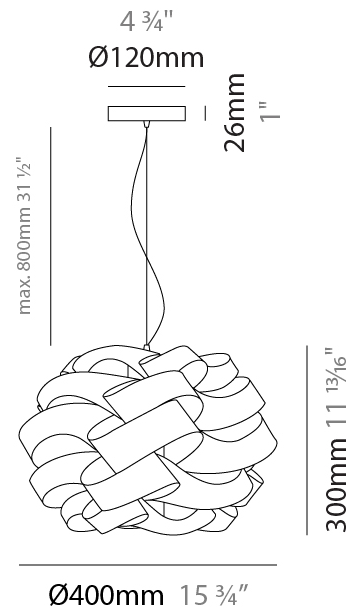

SKYLINE SUSPENSION

D61003-

base number   Finish
Options

1. To build a product code in our configurator select the specify button on the base model # product page
2. To build a manual product code on this datasheet choose from the options listed below in blue font and add the suffix to the base model #

GENERAL

Series: Skyline
Brand: Linea Zero
Division: Design
Mounting Type: Suspension
Mounting Location: Ceiling
Subcategory: Pendant

PHYSICAL

Shape: Round
Diameter (mm): 400
Diameter (in): 15 ³/₄
Height (mm): 300
Height (in): 11 ¹³/₁₆
Max. Overall Height (mm): 1100
Max. Overall Height (in): 43 ⁵/₁₆
Light Distribution: Omnidirectional
Weight (kg): 1.98
Weight (lbs): 4.37
Diffuser: Polilux™ Shade - See Finish Options
Fixture Finish: WHI / BLK / SIL / NGD / COP / PKM
Fixture Material: Polilux™/ Metal holder

ELECTRICAL

Number of Lamps: 1
Lamp Type: LED Retrofit
Bulb Included: Bulb Not Included
Max. Wattage Per Lamp (W): 7
Lamp Base: E26
Input Voltage (V): 120
Upon Request: 277Vac / GU24

LED

OPTICAL

RATINGS AND CERTIFICATIONS

Certified By: Certified for North American Standards
IP rating: IP20

PROJECT	_____
TYPE	_____
SPECIFIER	_____
QUANTITY	_____
DATE	_____