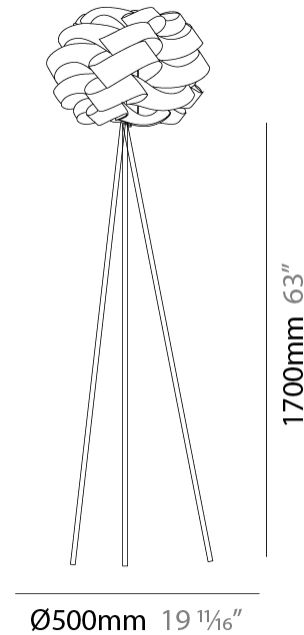

SKYLINE PORTABLE

D64001-

base number Finish
Options

1. To build a product code in our configurator select the specify button on the base model # product page
2. To build a manual product code on this datasheet choose from the options listed below in blue font and add the suffix to the base model #

GENERAL

Series: Skyline
Brand: Linea Zero
Division: Design
Mounting Type: Portable
Mounting Location: Floor
Subcategory: Floor

PHYSICAL

Shape: Round
Diameter (mm): 500
Diameter (in): 19 1/16
Height (mm): 1700
Height (in): 66 15/16
Light Distribution: Omnidirectional
Diffuser: Polilux™ Shade - See Finish Options
Fixture Finish: WHI / BLK / SIL / NGD / COP / PKM
Fixture Material: Polilux™/ Metal holder

ELECTRICAL

Number of Lamps: 1
Lamp Type: LED Retrofit
Bulb Included: Bulb Not Included
Max. Wattage Per Lamp (W): 7
Lamp Base: E26
Input Voltage (V): 120
Upon Request: 277Vac / GU24

LED

OPTICAL

RATINGS AND CERTIFICATIONS

Certified By: Certified for North American Standards
IP rating: IP20

PROJECT
TYPE
SPECIFIER
QUANTITY
DATE