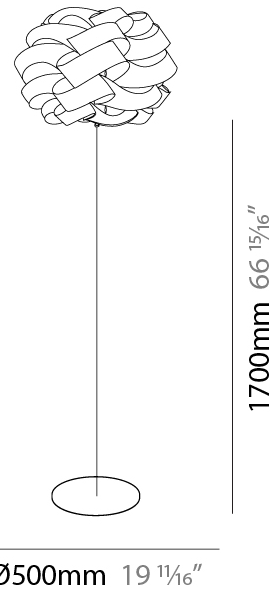

SKYLINE PORTABLE

D64000-

base number   Finish
Options

1. To build a product code in our configurator select the specify button on the base model # product page
2. To build a manual product code on this datasheet choose from the options listed below in blue font and add the suffix to the base model #

GENERAL

Series: Skyline
Brand: Linea Zero
Division: Design
Mounting Type: Portable
Mounting Location: Floor
Subcategory: Floor

PHYSICAL

Shape: Round
Diameter (mm): 500
Diameter (in): 19 11/16
Height (mm): 1700
Height (in): 66 15/16
Light Distribution: Omnidirectional
Diffuser: Polilux™ Shade - See Finish Options
Fixture Finish: WHI / BLK / SIL / NGD / COP / PKM
Fixture Material: Polilux™/ Metal holder
Upon Request: Bolt Down

ELECTRICAL

Number of Lamps: 1
Lamp Type: LED Retrofit
Bulb Included: Bulb Not Included
Max. Wattage Per Lamp (W): 7
Lamp Base: E26
Input Voltage (V): 120
Upon Request: 277Vac / GU24

LED

OPTICAL

RATINGS AND CERTIFICATIONS

Certified By: Certified for North American Standards
IP rating: IP20

PROJECT	_____
TYPE	_____
SPECIFIER	_____
QUANTITY	_____
DATE	_____