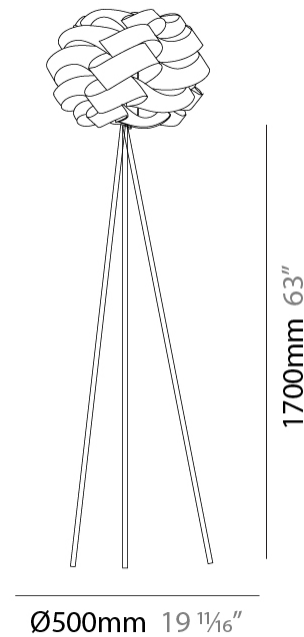

SKYLINE PORTABLE

D64001-

base number Finish
Options

1. To build a product code in our configurator select the specify button on the base model # product page
2. To build a manual product code on this datasheet choose from the options listed below in blue font and add the suffix to the base model #

GENERAL

Series: Skyline
Brand: Linea Zero
Division: Design
Mounting Type: Portable
Mounting Location: Floor
Subcategory: Floor

PHYSICAL

Shape: Round
Diameter (mm): 500
Diameter (in): 19 1/16
Height (mm): 1700
Height (in): 66 15/16
Light Distribution: Omnidirectional
Diffuser: Polilux™ Shade - See Finish Options
Fixture Finish: WHI / BLK / SIL / NGD / COP / PKM
Fixture Material: Polilux™/ Metal holder

ELECTRICAL

Number of Lamps: 1
Lamp Type: LED Retrofit
Bulb Included: Bulb Not Included
Max. Wattage Per Lamp (W): 7
Lamp Base: E26
Input Voltage (V): 120
Upon Request: 277Vac / GU24

LED

OPTICAL

RATINGS AND CERTIFICATIONS

Certified By: Certified for North American Standards
IP rating: IP20

PROJECT
TYPE
SPECIFIER
QUANTITY
DATE