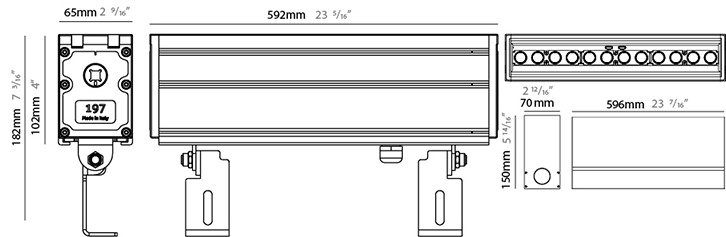

SLASH RECESSED

E12I0001-

base number   Color   Lens
Temperature   Options

1. To build a product code in our configurator select the specify button on the base model # product page
2. To build a manual product code on this datasheet choose from the options listed below in blue font and add the suffix to the base model #

GENERAL

Series: Slash
Brand: Unonovesette
Division: Exterior
Mounting Type: Recessed
Mounting Location: In-Ground
Subcategory: Wallwash

PHYSICAL

Shape: Rectangle
Length (mm): 592
Length (in): 23 3/16
Width (mm): 65
Width (in): 2 9/16
Height (mm): 102
Height (in): 4
Light Distribution: Adjustable / Direct
Weight (kg): 4
Weight (lbs): 8.8
Load Resistance (kg): 2500
Load Resistance (lbs): 5511
Diffuser: Extra clear tempered 6mm
Fixture Finish: BLK
Fixture Material: Extruded Aluminum
Cable Details: IP67 30cm Cable with Easy Lock system

ELECTRICAL

Lamp Type: LED
Input Wattage (W): 40.6
Total Output Wattage (W): 36.8
Dimming: 0-10V Dimming
Driver Included: Yes
Driver Location: Integrated
Driver Type: Constant Current - Universal
Driver Class: Class 2
Input Voltage (V): 120 - 277
Constant Current (MA): 500

LED

Color Temperature (°K): 2700 / 3000 / 4000
Nominal Lumen (lm): 3920
CRI: >82 CRI
Lamp Life (hrs): 100000

OPTICAL

Optic°: 10 / 28 / 40 / 12x32
Adjustability: Tilt ±20°

RATINGS AND CERTIFICATIONS

Certified By: Certified for North American Standards
IP Rating: IP67
IK Rating: IK09