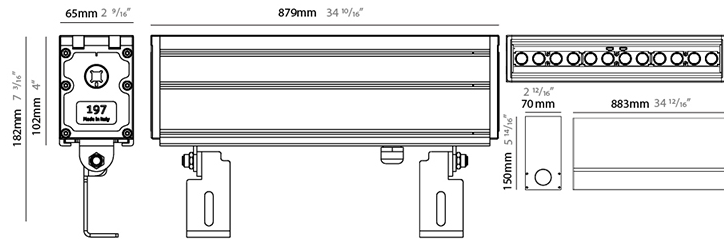

SLASH RECESSED

E12I0002-

base number   Color   Lens
Temperature   Options

1. To build a product code in our configurator select the specify button on the base model # product page
2. To build a manual product code on this datasheet choose from the options listed below in blue font and add the suffix to the base model #

GENERAL

Series: Slash
Brand: Unonovesette
Division: Exterior
Mounting Type: Recessed
Mounting Location: In-Ground
Subcategory: Wallwash

PHYSICAL

Shape: Rectangle
Length (mm): 879
Length (in): 34 5/8
Width (mm): 65
Width (in): 2 9/16
Height (mm): 102
Height (in): 4
Light Distribution: Adjustable / Direct
Weight (kg): 6
Weight (lbs): 13.2
Load Resistance (kg): 2500
Load Resistance (lbs): 5511
Diffuser: Extra clear tempered 6mm
Fixture Finish: BLK
Fixture Material: Extruded Aluminum
Cable Details: IP67 30cm Cable with Easy Lock system

ELECTRICAL

Lamp Type: LED
Input Wattage (W): 63
Total Output Wattage (W): 55.3
Dimming: 0-10V Dimming
Driver Included: Yes
Driver Location: Integrated
Driver Type: Constant Current - Universal
Driver Class: Class 2
Input Voltage (V): 120 - 277
Constant Current (MA): 500

LED

Color Temperature (°K): 2700 / 3000 / 4000
Nominal Lumen (lm): 5883
CRI: >82 CRI
Lamp Life (hrs): 100000

OPTICAL

Optic°: 10 / 28 / 40 / 12x32
Adjustability: Tilt ±20°

RATINGS AND CERTIFICATIONS

Certified By: Certified for North American Standards
IP Rating: IP67
IK Rating: IK09