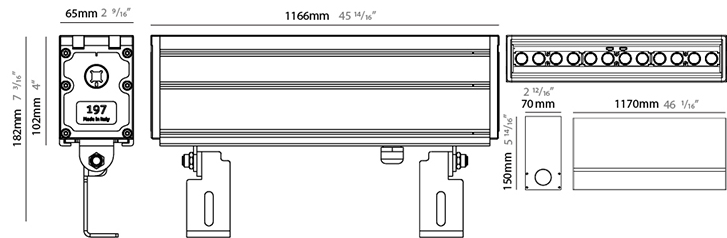

SLASH RECESSED

E1210003-

base number   Color   Lens
Temperature   Options

1. To build a product code in our configurator select the specify button on the base model # product page
2. To build a manual product code on this datasheet choose from the options listed below in blue font and add the suffix to the base model #

GENERAL

Series: Slash
Brand: Unonovesette
Division: Exterior
Mounting Type: Recessed
Mounting Location: In-Ground
Subcategory: Wallwash

PHYSICAL

Shape: Rectangle
Length (mm): 1166
Length (in): 45 7/8
Width (mm): 65
Width (in): 2 9/16
Height (mm): 102
Height (in): 4
Light Distribution: Adjustable / Direct
Weight (kg): 8
Weight (lbs): 17.64
Load Resistance (kg): 2500
Load Resistance (lbs): 5511
Diffuser: Extra clear tempered 6mm
Fixture Finish: BLK
Fixture Material: Extruded Aluminum
Cable Details: IP67 30cm Cable with Easy Lock system

ELECTRICAL

Lamp Type: LED
Input Wattage (W): 84
Total Output Wattage (W): 73.7
Dimming: 0-10V Dimming
Driver Included: Yes
Driver Location: Integrated
Driver Type: Constant Current - Universal
Driver Class: Class 2
Input Voltage (V): 120 - 277
Constant Current (MA): 500

LED

Color Temperature (°K): 2700 / 3000 / 4000
Nominal Lumen (lm): 7840
CRI: >82 CRI
Lamp Life (hrs): 100000

OPTICAL

Optic°: 10 / 28 / 40 / 12x32
Adjustability: Tilt ±20°

RATINGS AND CERTIFICATIONS

Certified By: Certified for North American Standards
IP Rating: IP67
IK Rating: IK09