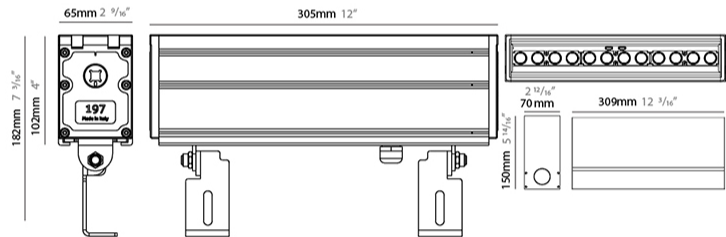

SLASH RECESSED

E1210000-

base number   Color   Lens
Temperature   Options

1. To build a product code in our configurator select the specify button on the base model # product page
2. To build a manual product code on this datasheet choose from the options listed below in blue font and add the suffix to the base model #

GENERAL

Series: Slash
Brand: Unonovesette
Division: Exterior
Mounting Type: Recessed
Mounting Location: In-Ground
Subcategory: Wallwash

PHYSICAL

Shape: Rectangle
Length (mm): 305
Length (in): 12
Width (mm): 65
Width (in): 2 5/16
Height (mm): 102
Height (in): 4
Light Distribution: Adjustable / Direct
Weight (kg): 2
Weight (lbs): 4.4
Load Resistance (kg): 2500
Load Resistance (lbs): 5511
Diffuser: Extra clear tempered 6mm
Fixture Finish: BLK
Fixture Material: Extruded Aluminum
Cable Details: IP67 30cm Cable with Easy Lock system

ELECTRICAL

Lamp Type: LED
Input Wattage (W): 20.89
Total Output Wattage (W): 18.48
Dimming: 0-10V Dimming
Driver Included: Yes
Driver Location: Integrated
Driver Type: Constant Current - Universal
Driver Class: Class 2
Input Voltage (V): 120 - 277
Constant Current (MA): 500

LED

Color Temperature (°K): 2700 / 3000 / 4000
Nominal Lumen (lm): 1960
CRI: >82 CRI
Lamp Life (hrs): 100000

OPTICAL

Optic°: 10 / 28 / 40 / 12x32
Adjustability: Tilt ±20°

RATINGS AND CERTIFICATIONS

Certified By: Certified for North American Standards
IP rating: IP67
IK Rating: IK09