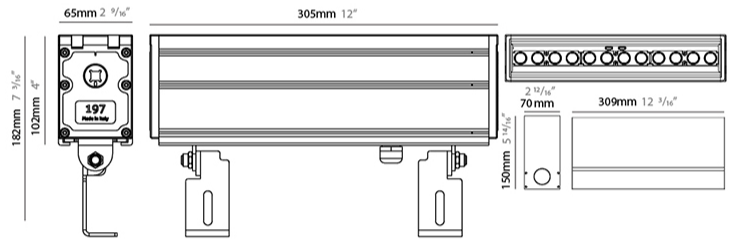

SLASH RECESSED

E12I0000-

base number   Color   Lens
Temperature   Options

1. To build a product code in our configurator select the specify button on the base model # product page
2. To build a manual product code on this datasheet choose from the options listed below in blue font and add the suffix to the base model #

GENERAL

Series: Slash
Brand: Unonovesette
Division: Exterior
Mounting Type: Recessed
Mounting Location: In-Ground
Subcategory: Wallwash

PHYSICAL

Shape: Rectangle
Length (mm): 305
Length (in): 12
Width (mm): 65
Width (in): 2 5/16
Height (mm): 102
Height (in): 4
Light Distribution: Adjustable / Direct
Weight (kg): 2
Weight (lbs): 4.4
Load Resistance (kg): 2500
Load Resistance (lbs): 5511
Diffuser: Extra clear tempered 6mm
Fixture Finish: BLK
Fixture Material: Extruded Aluminum
Cable Details: IP67 30cm Cable with Easy Lock system

ELECTRICAL

Lamp Type: LED
Input Wattage (W): 20.89
Total Output Wattage (W): 18.48
Dimming: 0-10V Dimming
Driver Included: Yes
Driver Location: Integrated
Driver Type: Constant Current - Universal
Driver Class: Class 2
Input Voltage (V): 120 - 277
Constant Current (MA): 500

LED

Color Temperature (°K): 2700 / 3000 / 4000
Nominal Lumen (lm): 1960
CRI: >82 CRI
Lamp Life (hrs): 100000

OPTICAL

Optic°: 10 / 28 / 40 / 12x32
Adjustability: Tilt ±20°

RATINGS AND CERTIFICATIONS

Certified By: Certified for North American Standards
IP rating: IP67
IK Rating: IK09