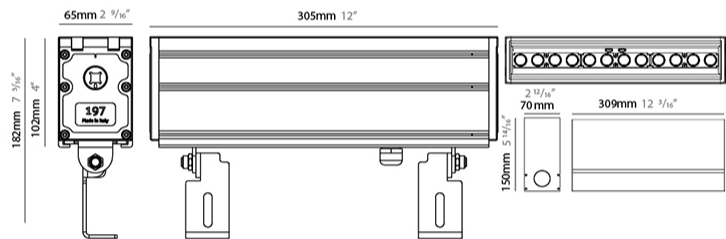

SLASH RECESSED

E1210000-

base number   Color   Lens
Temperature   Options

1. To build a product code in our configurator select the specify button on the base model # product page
2. To build a manual product code on this datasheet choose from the options listed below in blue font and add the suffix to the base model #

GENERAL

Series: Slash
Brand: Unonovesette
Division: Exterior
Mounting Type: Recessed
Mounting Location: In-Ground
Subcategory: Wallwash

PHYSICAL

Shape: Rectangle
Length (mm): 305
Length (in): 12
Width (mm): 65
Width (in): 2 5/16
Height (mm): 102
Height (in): 4
Light Distribution: Adjustable / Direct
Weight (kg): 2
Weight (lbs): 4.4
Load Resistance (kg): 2500
Load Resistance (lbs): 5511
Diffuser: Extra clear tempered 6mm
Fixture Finish: BLK
Fixture Material: Extruded Aluminum
Cable Details: IP67 30cm Cable with Easy Lock system

ELECTRICAL

Lamp Type: LED
Input Wattage (W): 20.89
Total Output Wattage (W): 18.48
Dimming: 0-10V Dimming
Driver Included: Yes
Driver Location: Integrated
Driver Type: Constant Current - Universal
Driver Class: Class 2
Input Voltage (V): 120 - 277
Constant Current (MA): 500

LED

Color Temperature (°K): 2700 / 3000 / 4000
Nominal Lumen (lm): 1960
CRI: >82 CRI
Lamp Life (hrs): 100000

OPTICAL

Optic°: 10 / 28 / 40 / 12x32
Adjustability: Tilt ±20°

RATINGS AND CERTIFICATIONS

Certified By: Certified for North American Standards
IP rating: IP67
IK Rating: IK09