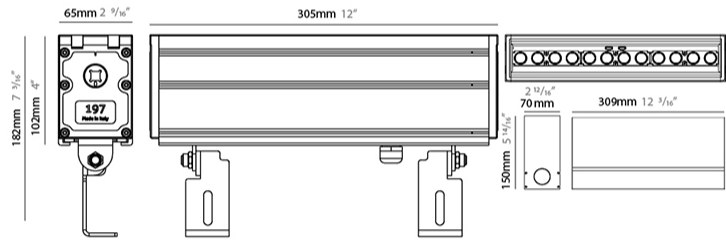

SLASH RECESSED

E12I0000-

base number   Color   Lens
Temperature   Options

1. To build a product code in our configurator select the specify button on the base model # product page
2. To build a manual product code on this datasheet choose from the options listed below in blue font and add the suffix to the base model #

GENERAL

Series: Slash
Brand: Unonovesette
Division: Exterior
Mounting Type: Recessed
Mounting Location: In-Ground
Subcategory: Wallwash

PHYSICAL

Shape: Rectangle
Length (mm): 305
Length (in): 12
Width (mm): 65
Width (in): 2 5/16
Height (mm): 102
Height (in): 4
Light Distribution: Adjustable / Direct
Weight (kg): 2
Weight (lbs): 4.4
Load Resistance (kg): 2500
Load Resistance (lbs): 5511
Diffuser: Extra clear tempered 6mm
Fixture Finish: BLK
Fixture Material: Extruded Aluminum
Cable Details: IP67 30cm Cable with Easy Lock system

ELECTRICAL

Lamp Type: LED
Input Wattage (W): 20.89
Total Output Wattage (W): 18.48
Dimming: 0-10V Dimming
Driver Included: Yes
Driver Location: Integrated
Driver Type: Constant Current - Universal
Driver Class: Class 2
Input Voltage (V): 120 - 277
Constant Current (MA): 500

LED

Color Temperature (°K): 2700 / 3000 / 4000
Nominal Lumen (lm): 1960
CRI: >82 CRI
Lamp Life (hrs): 100000

OPTICAL

Optic°: 10 / 28 / 40 / 12x32
Adjustability: Tilt ±20°

RATINGS AND CERTIFICATIONS

Certified By: Certified for North American Standards
IP rating: IP67
IK Rating: IK09