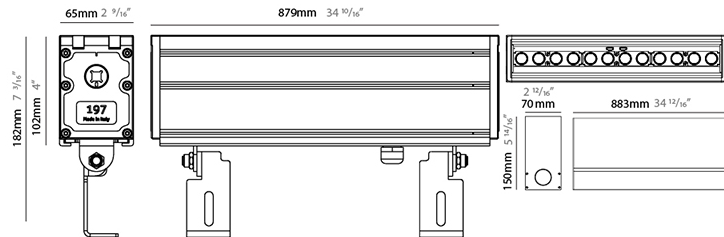

SLASH RECESSED

E12I0002-

base number   Color   Lens
Temperature   Options

1. To build a product code in our configurator select the specify button on the base model # product page
2. To build a manual product code on this datasheet choose from the options listed below in blue font and add the suffix to the base model #

GENERAL

Series: Slash
Brand: Unonovesette
Division: Exterior
Mounting Type: Recessed
Mounting Location: In-Ground
Subcategory: Wallwash

PHYSICAL

Shape: Rectangle
Length (mm): 879
Length (in): 34 ⁵/₈
Width (mm): 65
Width (in): 2 ⁹/₁₆
Height (mm): 102
Height (in): 4
Light Distribution: Adjustable / Direct
Weight (kg): 6
Weight (lbs): 13.2
Load Resistance (kg): 2500
Load Resistance (lbs): 5511
Diffuser: Extra clear tempered 6mm
Fixture Finish: BLK
Fixture Material: Extruded Aluminum
Cable Details: IP67 30cm Cable with Easy Lock system

ELECTRICAL

Lamp Type: LED
Input Wattage (W): 63
Total Output Wattage (W): 55.3
Dimming: 0-10V Dimming
Driver Included: Yes
Driver Location: Integrated
Driver Type: Constant Current - Universal
Driver Class: Class 2
Input Voltage (V): 120 - 277
Constant Current (MA): 500

LED

Color Temperature (°K): 2700 / 3000 / 4000
Nominal Lumen (lm): 5883
CRI: >82 CRI
Lamp Life (hrs): 100000

OPTICAL

Optic°: 10 / 28 / 40 / 12x32
Adjustability: Tilt ±20°

RATINGS AND CERTIFICATIONS

Certified By: Certified for North American Standards
IP Rating: IP67
IK Rating: IK09