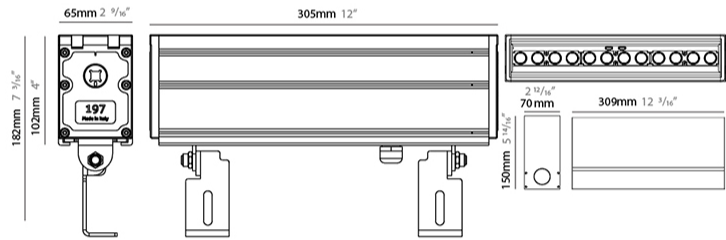

SLASH RECESSED

E1210000-

base number   Color   Lens
Temperature   Options

1. To build a product code in our configurator select the specify button on the base model # product page
2. To build a manual product code on this datasheet choose from the options listed below in blue font and add the suffix to the base model #

GENERAL

Series: Slash
Brand: Unonovesette
Division: Exterior
Mounting Type: Recessed
Mounting Location: In-Ground
Subcategory: Wallwash

PHYSICAL

Shape: Rectangle
Length (mm): 305
Length (in): 12
Width (mm): 65
Width (in): 2 5/16
Height (mm): 102
Height (in): 4
Light Distribution: Adjustable / Direct
Weight (kg): 2
Weight (lbs): 4.4
Load Resistance (kg): 2500
Load Resistance (lbs): 5511
Diffuser: Extra clear tempered 6mm
Fixture Finish: BLK
Fixture Material: Extruded Aluminum
Cable Details: IP67 30cm Cable with Easy Lock system

ELECTRICAL

Lamp Type: LED
Input Wattage (W): 20.89
Total Output Wattage (W): 18.48
Dimming: 0-10V Dimming
Driver Included: Yes
Driver Location: Integrated
Driver Type: Constant Current - Universal
Driver Class: Class 2
Input Voltage (V): 120 - 277
Constant Current (MA): 500

LED

Color Temperature (°K): 2700 / 3000 / 4000
Nominal Lumen (lm): 1960
CRI: >82 CRI
Lamp Life (hrs): 100000

OPTICAL

Optic°: 10 / 28 / 40 / 12x32
Adjustability: Tilt ±20°

RATINGS AND CERTIFICATIONS

Certified By: Certified for North American Standards
IP rating: IP67
IK Rating: IK09