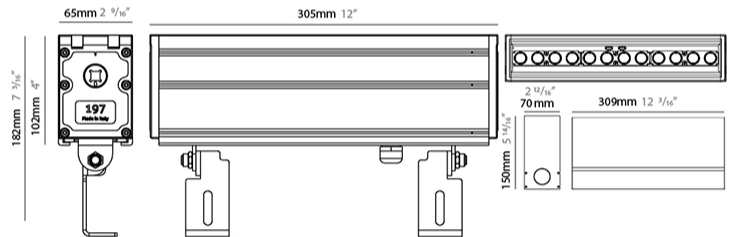

SLASH RECESSED

E12I0000-

base number   Color   Lens
Temperature   Options

1. To build a product code in our configurator select the specify button on the base model # product page
2. To build a manual product code on this datasheet choose from the options listed below in blue font and add the suffix to the base model #

GENERAL

Series: Slash
Brand: Unonovesette
Division: Exterior
Mounting Type: Recessed
Mounting Location: In-Ground
Subcategory: Wallwash

PHYSICAL

Shape: Rectangle
Length (mm): 305
Length (in): 12
Width (mm): 65
Width (in): 2 5/16
Height (mm): 102
Height (in): 4
Light Distribution: Adjustable / Direct
Weight (kg): 2
Weight (lbs): 4.4
Load Resistance (kg): 2500
Load Resistance (lbs): 5511
Diffuser: Extra clear tempered 6mm
Fixture Finish: BLK
Fixture Material: Extruded Aluminum
Cable Details: IP67 30cm Cable with Easy Lock system

ELECTRICAL

Lamp Type: LED
Input Wattage (W): 20.89
Total Output Wattage (W): 18.48
Dimming: 0-10V Dimming
Driver Included: Yes
Driver Location: Integrated
Driver Type: Constant Current - Universal
Driver Class: Class 2
Input Voltage (V): 120 - 277
Constant Current (MA): 500

LED

Color Temperature (°K): 2700 / 3000 / 4000
Nominal Lumen (lm): 1960
CRI: >82 CRI
Lamp Life (hrs): 100000

OPTICAL

Optic°: 10 / 28 / 40 / 12x32
Adjustability: Tilt ±20°

RATINGS AND CERTIFICATIONS

Certified By: Certified for North American Standards
IP rating: IP67
IK Rating: IK09