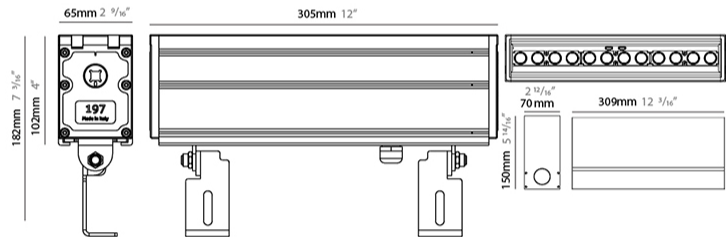

SLASH RECESSED

E12I0000-

base number   Color   Lens
Temperature   Options

1. To build a product code in our configurator select the specify button on the base model # product page
2. To build a manual product code on this datasheet choose from the options listed below in blue font and add the suffix to the base model #

GENERAL

Series: Slash
Brand: Unonovesette
Division: Exterior
Mounting Type: Recessed
Mounting Location: In-Ground
Subcategory: Wallwash

PHYSICAL

Shape: Rectangle
Length (mm): 305
Length (in): 12
Width (mm): 65
Width (in): 2 5/16
Height (mm): 102
Height (in): 4
Light Distribution: Adjustable / Direct
Weight (kg): 2
Weight (lbs): 4.4
Load Resistance (kg): 2500
Load Resistance (lbs): 5511
Diffuser: Extra clear tempered 6mm
Fixture Finish: BLK
Fixture Material: Extruded Aluminum
Cable Details: IP67 30cm Cable with Easy Lock system

ELECTRICAL

Lamp Type: LED
Input Wattage (W): 20.89
Total Output Wattage (W): 18.48
Dimming: 0-10V Dimming
Driver Included: Yes
Driver Location: Integrated
Driver Type: Constant Current - Universal
Driver Class: Class 2
Input Voltage (V): 120 - 277
Constant Current (MA): 500

LED

Color Temperature (°K): 2700 / 3000 / 4000
Nominal Lumen (lm): 1960
CRI: >82 CRI
Lamp Life (hrs): 100000

OPTICAL

Optic°: 10 / 28 / 40 / 12x32
Adjustability: Tilt ±20°

RATINGS AND CERTIFICATIONS

Certified By: Certified for North American Standards
IP rating: IP67
IK Rating: IK09