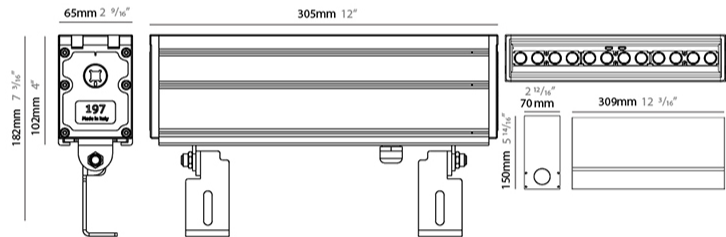

SLASH RECESSED

E1210000- -

base number   Color   Lens
Temperature   Options

1. To build a product code in our configurator select the specify button on the base model # product page
2. To build a manual product code on this datasheet choose from the options listed below in blue font and add the suffix to the base model #

GENERAL

Series: Slash
Brand: Unonovesette
Division: Exterior
Mounting Type: Recessed
Mounting Location: In-Ground
Subcategory: Wallwash

PHYSICAL

Shape: Rectangle
Length (mm): 305
Length (in): 12
Width (mm): 65
Width (in): 2 5/16
Height (mm): 102
Height (in): 4
Light Distribution: Adjustable / Direct
Weight (kg): 2
Weight (lbs): 4.4
Load Resistance (kg): 2500
Load Resistance (lbs): 5511
Diffuser: Extra clear tempered 6mm
Fixture Finish: BLK
Fixture Material: Extruded Aluminum
Cable Details: IP67 30cm Cable with Easy Lock system

ELECTRICAL

Lamp Type: LED
Input Wattage (W): 20.89
Total Output Wattage (W): 18.48
Dimming: 0-10V Dimming
Driver Included: Yes
Driver Location: Integrated
Driver Type: Constant Current - Universal
Driver Class: Class 2
Input Voltage (V): 120 - 277
Constant Current (MA): 500

LED

Color Temperature (°K): 2700 / 3000 / 4000
Nominal Lumen (lm): 1960
CRI: >82 CRI
Lamp Life (hrs): 100000

OPTICAL

Optic°: 10 / 28 / 40 / 12x32
Adjustability: Tilt ±20°

RATINGS AND CERTIFICATIONS

Certified By: Certified for North American Standards
IP rating: IP67
IK Rating: IK09