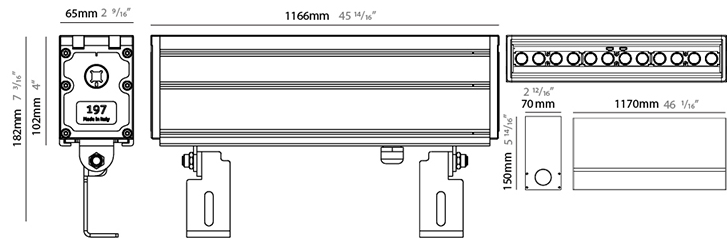

base number   Color   Lens
Temperature   Options

PROJECT
TYPE
SPECIFIER
QUANTITY
DATE

1. To build a product code in our configurator select the specify button on the base model # product page
2. To build a manual product code on this datasheet choose from the options listed below in blue font and add the suffix to the base model #

GENERAL

Series: Slash
Brand: Unonovesette
Division: Exterior
Mounting Type: Recessed
Mounting Location: In-Ground
Subcategory: Wallwash

PHYSICAL

Shape: Rectangle
Length (mm): 1166
Length (in): 45 7/8
Width (mm): 65
Width (in): 2 9/16
Height (mm): 102
Height (in): 4
Light Distribution: Adjustable / Direct
Weight (kg): 8
Weight (lbs): 17.64
Load Resistance (kg): 2500
Load Resistance (lbs): 5511
Diffuser: Extra clear tempered 6mm
Fixture Finish: BLK
Fixture Material: Extruded Aluminum
Cable Details: IP67 30cm Cable with Easy Lock system

ELECTRICAL

Lamp Type: LED
Input Wattage (W): 84
Total Output Wattage (W): 73.7
Dimming: 0-10V Dimming
Driver Included: Yes
Driver Location: Integrated
Driver Type: Constant Current - Universal
Driver Class: Class 2
Input Voltage (V): 120 - 277
Constant Current (MA): 500

LED

Color Temperature (°K): 2700 / 3000 / 4000
Nominal Lumen (lm): 7840
CRI: >82 CRI
Lamp Life (hrs): 100000

OPTICAL

Optic°: 10 / 28 / 40 / 12x32
Adjustability: Tilt ±20°

RATINGS AND CERTIFICATIONS

Certified By: Certified for North American Standards
IP Rating: IP67
IK Rating: IK09