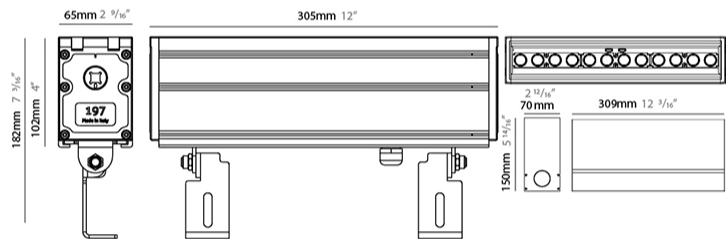

SLASH RECESSED

E1210000- -

base number   Color   Lens
Temperature   Options

1. To build a product code in our configurator select the specify button on the base model # product page
2. To build a manual product code on this datasheet choose from the options listed below in blue font and add the suffix to the base model #

GENERAL

Series: Slash
Brand: Unonovesette
Division: Exterior
Mounting Type: Recessed
Mounting Location: In-Ground
Subcategory: Wallwash

PHYSICAL

Shape: Rectangle
Length (mm): 305
Length (in): 12
Width (mm): 65
Width (in): 2 5/16
Height (mm): 102
Height (in): 4
Light Distribution: Adjustable / Direct
Weight (kg): 2
Weight (lbs): 4.4
Load Resistance (kg): 2500
Load Resistance (lbs): 5511
Diffuser: Extra clear tempered 6mm
Fixture Finish: BLK
Fixture Material: Extruded Aluminum
Cable Details: IP67 30cm Cable with Easy Lock system

ELECTRICAL

Lamp Type: LED
Input Wattage (W): 20.89
Total Output Wattage (W): 18.48
Dimming: 0-10V Dimming
Driver Included: Yes
Driver Location: Integrated
Driver Type: Constant Current - Universal
Driver Class: Class 2
Input Voltage (V): 120 - 277
Constant Current (MA): 500

LED

Color Temperature (°K): 2700 / 3000 / 4000
Nominal Lumen (lm): 1960
CRI: >82 CRI
Lamp Life (hrs): 100000

OPTICAL

Optic°: 10 / 28 / 40 / 12x32
Adjustability: Tilt ±20°

RATINGS AND CERTIFICATIONS

Certified By: Certified for North American Standards
IP rating: IP67
IK Rating: IK09