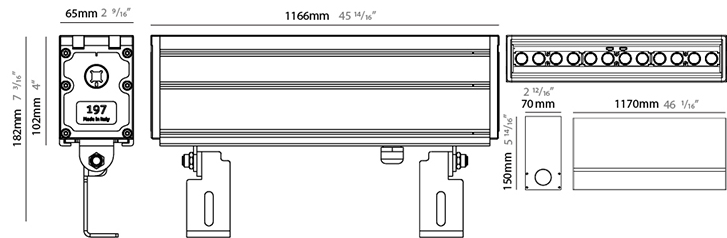

base number   Color   Lens
Temperature   Options

1. To build a product code in our configurator select the specify button on the base model # product page
2. To build a manual product code on this datasheet choose from the options listed below in blue font and add the suffix to the base model #

GENERAL

Series: Slash
Brand: Unonovesette
Division: Exterior
Mounting Type: Recessed
Mounting Location: In-Ground
Subcategory: Wallwash

PHYSICAL

Shape: Rectangle
Length (mm): 1166
Length (in): 45 7/8
Width (mm): 65
Width (in): 2 9/16
Height (mm): 102
Height (in): 4
Light Distribution: Adjustable / Direct
Weight (kg): 8
Weight (lbs): 17.64
Load Resistance (kg): 2500
Load Resistance (lbs): 5511
Diffuser: Extra clear tempered 6mm
Fixture Finish: BLK
Fixture Material: Extruded Aluminum
Cable Details: IP67 30cm Cable with Easy Lock system

ELECTRICAL

Lamp Type: LED
Input Wattage (W): 84
Total Output Wattage (W): 73.7
Dimming: 0-10V Dimming
Driver Included: Yes
Driver Location: Integrated
Driver Type: Constant Current - Universal
Driver Class: Class 2
Input Voltage (V): 120 - 277
Constant Current (MA): 500

LED

Color Temperature (°K): 2700 / 3000 / 4000
Nominal Lumen (lm): 7840
CRI: >82 CRI
Lamp Life (hrs): 100000

OPTICAL

Optic°: 10 / 28 / 40 / 12x32
Adjustability: Tilt ±20°

RATINGS AND CERTIFICATIONS

Certified By: Certified for North American Standards
IP Rating: IP67
IK Rating: IK09

PROJECT
TYPE
SPECIFIER
QUANTITY
DATE