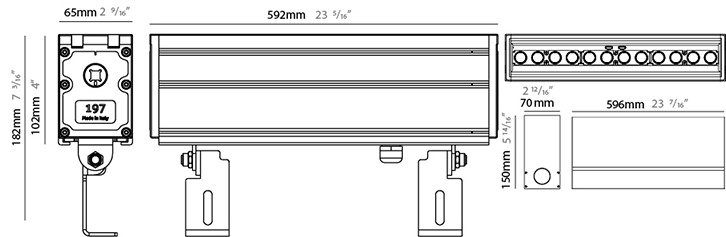

SLASH RECESSED

E12I0001-

base number   Color   Lens
Temperature   Options

1. To build a product code in our configurator select the specify button on the base model # product page
2. To build a manual product code on this datasheet choose from the options listed below in blue font and add the suffix to the base model #

GENERAL

Series: Slash
Brand: Unonovesette
Division: Exterior
Mounting Type: Recessed
Mounting Location: In-Ground
Subcategory: Wallwash

PHYSICAL

Shape: Rectangle
Length (mm): 592
Length (in): 23 ⁵/₁₆
Width (mm): 65
Width (in): 2 ⁹/₁₆
Height (mm): 102
Height (in): 4
Light Distribution: Adjustable / Direct
Weight (kg): 4
Weight (lbs): 8.8
Load Resistance (kg): 2500
Load Resistance (lbs): 5511
Diffuser: Extra clear tempered 6mm
Fixture Finish: BLK
Fixture Material: Extruded Aluminum
Cable Details: IP67 30cm Cable with Easy Lock system

ELECTRICAL

Lamp Type: LED
Input Wattage (W): 40.6
Total Output Wattage (W): 36.8
Dimming: 0-10V Dimming
Driver Included: Yes
Driver Location: Integrated
Driver Type: Constant Current - Universal
Driver Class: Class 2
Input Voltage (V): 120 - 277
Constant Current (MA): 500

LED

Color Temperature (°K): 2700 / 3000 / 4000
Nominal Lumen (lm): 3920
CRI: >82 CRI
Lamp Life (hrs): 100000

OPTICAL

Optic°: 10 / 28 / 40 / 12x32
Adjustability: Tilt ±20°

RATINGS AND CERTIFICATIONS

Certified By: Certified for North American Standards
IP Rating: IP67
IK Rating: IK09