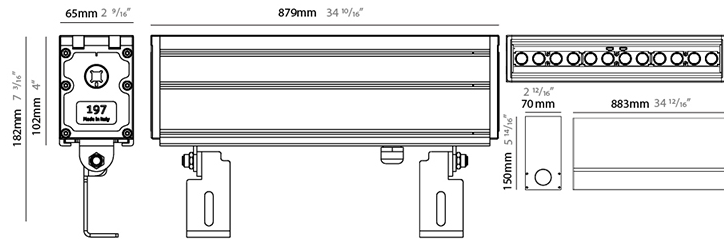

SLASH RECESSED

E12I0002- -

base number   Color   Lens
Temperature   Options

1. To build a product code in our configurator select the specify button on the base model # product page
2. To build a manual product code on this datasheet choose from the options listed below in blue font and add the suffix to the base model #

GENERAL

Series: Slash
Brand: Unonovesette
Division: Exterior
Mounting Type: Recessed
Mounting Location: In-Ground
Subcategory: Wallwash

PHYSICAL

Shape: Rectangle
Length (mm): 879
Length (in): 34 5/8
Width (mm): 65
Width (in): 2 9/16
Height (mm): 102
Height (in): 4
Light Distribution: Adjustable / Direct
Weight (kg): 6
Weight (lbs): 13.2
Load Resistance (kg): 2500
Load Resistance (lbs): 5511
Diffuser: Extra clear tempered 6mm
Fixture Finish: BLK
Fixture Material: Extruded Aluminum
Cable Details: IP67 30cm Cable with Easy Lock system

ELECTRICAL

Lamp Type: LED
Input Wattage (W): 63
Total Output Wattage (W): 55.3
Dimming: 0-10V Dimming
Driver Included: Yes
Driver Location: Integrated
Driver Type: Constant Current - Universal
Driver Class: Class 2
Input Voltage (V): 120 - 277
Constant Current (MA): 500

LED

Color Temperature (°K): 2700 / 3000 / 4000
Nominal Lumen (lm): 5883
CRI: >82 CRI
Lamp Life (hrs): 100000

OPTICAL

Optic°: 10 / 28 / 40 / 12x32
Adjustability: Tilt ±20°

RATINGS AND CERTIFICATIONS

Certified By: Certified for North American Standards
IP Rating: IP67
IK Rating: IK09