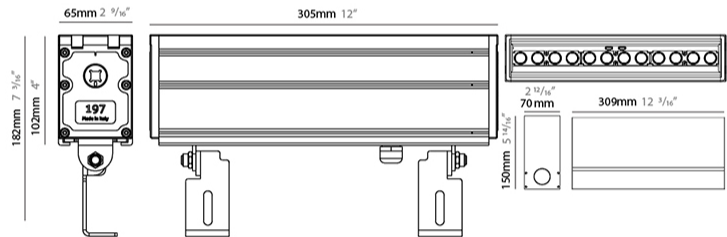

SLASH RECESSED

E12I0000- -

base number   Color   Lens
Temperature   Options

1. To build a product code in our configurator select the specify button on the base model # product page
2. To build a manual product code on this datasheet choose from the options listed below in blue font and add the suffix to the base model #

GENERAL

Series: Slash
Brand: Unonovesette
Division: Exterior
Mounting Type: Recessed
Mounting Location: In-Ground
Subcategory: Wallwash

PHYSICAL

Shape: Rectangle
Length (mm): 305
Length (in): 12
Width (mm): 65
Width (in): 2 5/16
Height (mm): 102
Height (in): 4
Light Distribution: Adjustable / Direct
Weight (kg): 2
Weight (lbs): 4.4
Load Resistance (kg): 2500
Load Resistance (lbs): 5511
Diffuser: Extra clear tempered 6mm
Fixture Finish: BLK
Fixture Material: Extruded Aluminum
Cable Details: IP67 30cm Cable with Easy Lock system

ELECTRICAL

Lamp Type: LED
Input Wattage (W): 20.89
Total Output Wattage (W): 18.48
Dimming: 0-10V Dimming
Driver Included: Yes
Driver Location: Integrated
Driver Type: Constant Current - Universal
Driver Class: Class 2
Input Voltage (V): 120 - 277
Constant Current (MA): 500

LED

Color Temperature (°K): 2700 / 3000 / 4000
Nominal Lumen (lm): 1960
CRI: >82 CRI
Lamp Life (hrs): 100000

OPTICAL

Optic°: 10 / 28 / 40 / 12x32
Adjustability: Tilt ±20°

RATINGS AND CERTIFICATIONS

Certified By: Certified for North American Standards
IP rating: IP67
IK Rating: IK09