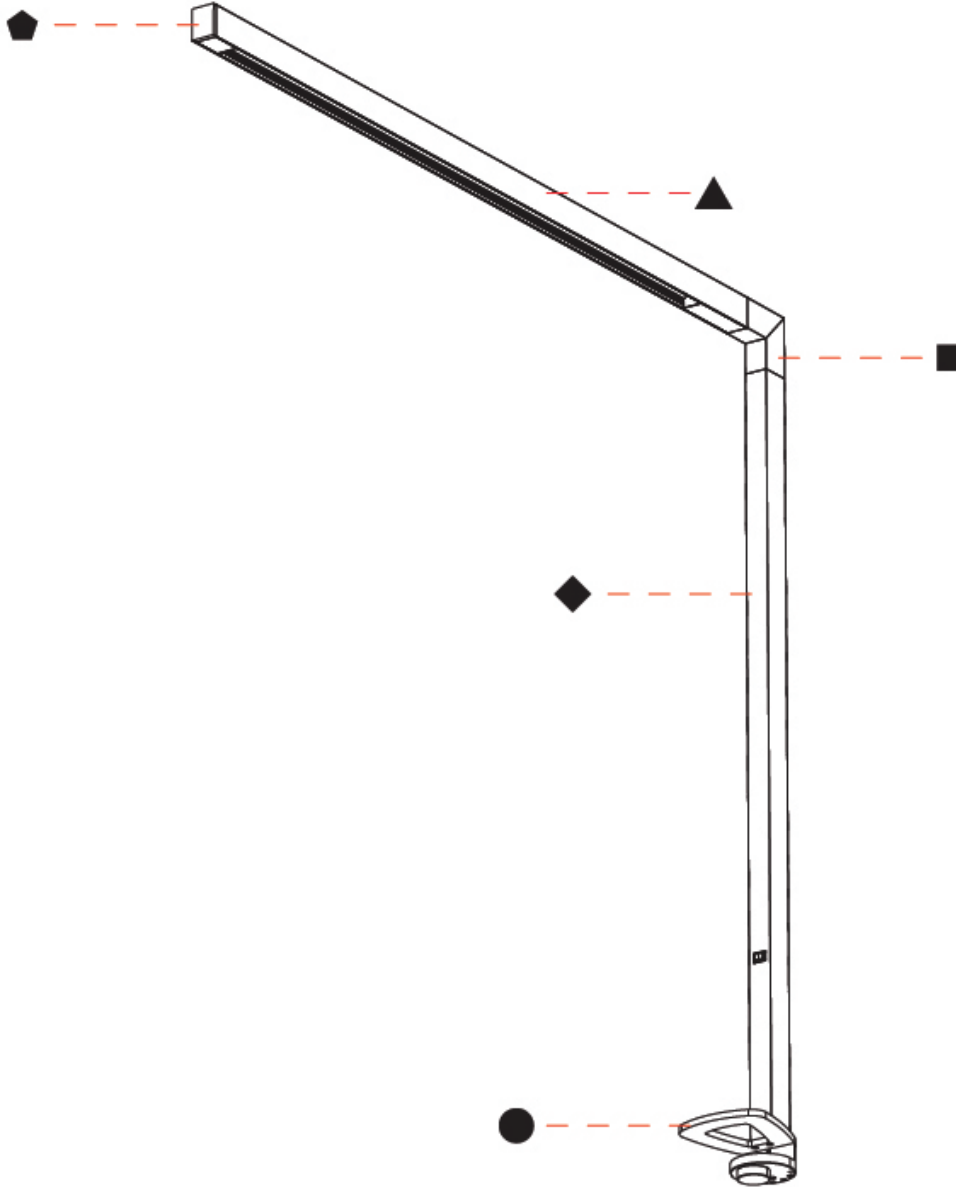

SLIDER-F FREE STANDING PORTABLE

A340020-

PROJECT
TYPE
SPECIFIER
QUANTITY
DATE

A