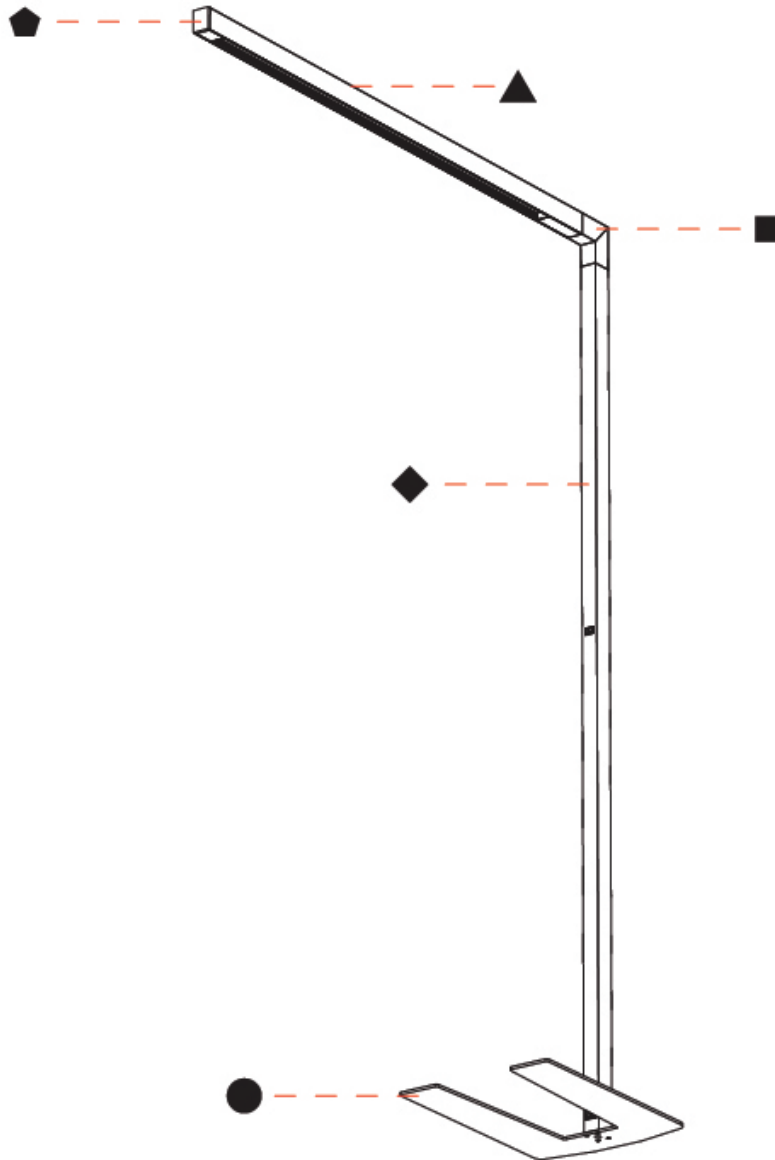

SLIDER-F FREE STANDING PORTABLE

A340019-

PROJECT

TYPE

SPECIFIER

QUANTITY

DATE

A