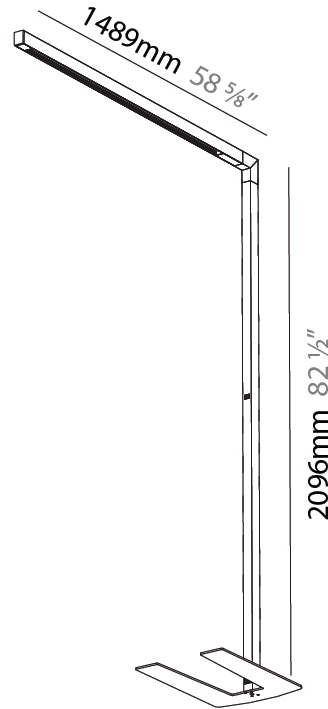

SLIDER-F FREE STANDING PORTABLE

A340019-

base number   Color   Finishes   Finishes   Finishes   Finishes   Finishes   Diffuser Options

1. To build a product code in our configurator select the specify button on the base model # product page
2. To build a manual product code on this datasheet choose from the options listed below in blue font and add the suffix to the base model #

GENERAL

Series: Slider-F
Subseries: Slider-F Free Standing
Partner: Prolicht
Division: Architectural
Installation: Portable
Product Type: Floor
Mounting Location: Floor
Light Distribution: Direct / Indirect

PHYSICAL

Shape: Abstract
Length (mm): 1489
Length (in): 58 5/8
Width (mm): 380
Width (in): 14 15/16
Height (mm): 2096
Height (in): 82 1/2
Diffuser: Diffuser - Opal, Linear Scatter Lens
Fixture Finish: SSR / BKV / CWI / CRY / HAB / UFT / ITA / RUA / FTG / MYG / LOD / PUS / FRO / FUP / KIA / POP / BLS / SPG / MEY / GOH / CHC / COM / ABZ / JAG / OBR / MOS / ROR
Fixture Material: Extruded Aluminum

ELECTRICAL

Lamp Type: LED (Zhaga Standard)
Input Wattage (W): 77
Total Output Wattage (W): 70
Dimming: Touch Dimming
Driver Included: Yes
Driver Location: Integrated
Driver Class: Class 2
Input Voltage (V): 120 - 277

LED

Color Temperature (°K): 2700 / 3000
Max. Delivered Lumen (lm): 9709 - 9865
Nominal Lumen (lm): 12480 - 12680
CRI: >90 CRI
Lamp Life (hrs): 50000

OPTICAL

RATINGS AND CERTIFICATIONS

Certified By: CSA Certified to UL and CSA Standards
IP rating: IP40