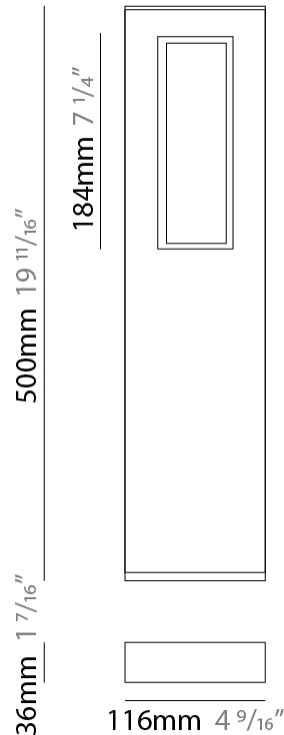

E9B105-

base number
Color   Finish
Temperature   Options

1. To build a product code in our configurator select the specify button on the base model # product page
2. To build a manual product code on this datasheet choose from the options listed below in blue font and add the suffix to the base model #

GENERAL

Series: Slim
Brand: Platek
Division: Exterior
Mounting Type: Post
Mounting Location: Above Ground
Subcategory: Bollard

PHYSICAL

Shape: Rectangle
Length (mm): 116
Length (in): 4 ⁹/₁₆
Width (mm): 36
Width (in): 1 ⁷/₁₆
Height (mm): 500
Height (in): 19 ¹¹/₁₆
Light Distribution: Direct
Screws: A4 stainless steel
Diffuser: Clear tempered glass
Gasket: Gore (r) valve
Fixture Finish: [GRY](#) / [ANT](#) / [COR](#)
Fixture Material: Extruded Aluminum
Upon Request: Finishes - Black, White, Corten

ELECTRICAL

Lamp Type: LED
Input Wattage (W): 8.8
Total Output Wattage (W): 8
Dimming: Non-Dimmable
Driver Included: Yes
Driver Location: Integrated
Driver Type: Constant Current - 120Vac
Driver Class: Class 2
Input Voltage (V): 120 - 277
Constant Current (MA): 700
Upon Request: Remote: 0-10Vdc dimming / Phase dimming / Non-dimming 120/277Vac

LED

Color Temperature (°K): [3000](#) / [4000](#)
Max. Delivered Lumen (lm): 540 / 560
Nominal Lumen (lm): 1040 / 1080
CRI: >80 CRI
Lamp Life (hrs): 60000

OPTICAL

Optic°: 1 opening

RATINGS AND CERTIFICATIONS

Certified By: Certified for North American Standards
IP rating: IP65
IK Rating: IK08
Bug Rating: B0 U2 G1