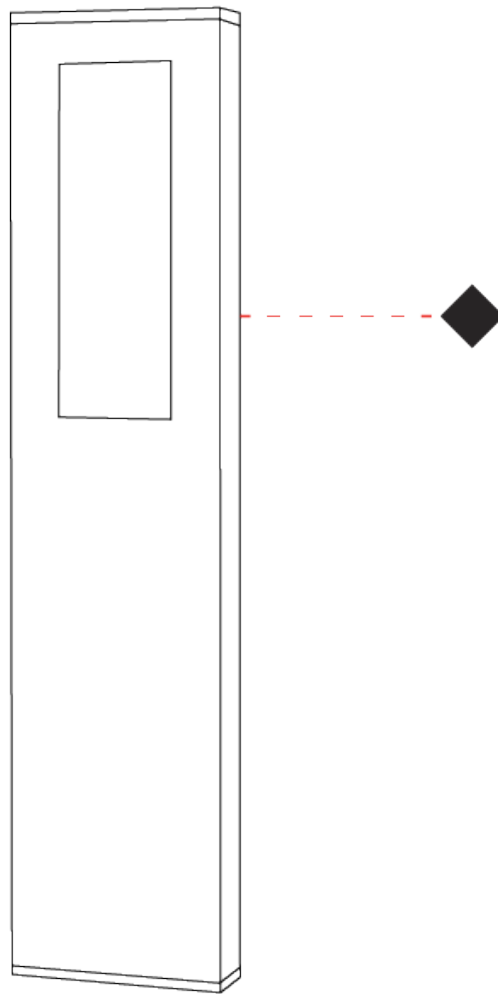

SLIM POST

E9B105-

PROJECT	_____
TYPE	_____
SPECIFIER	_____
QUANTITY	_____
DATE	_____

E