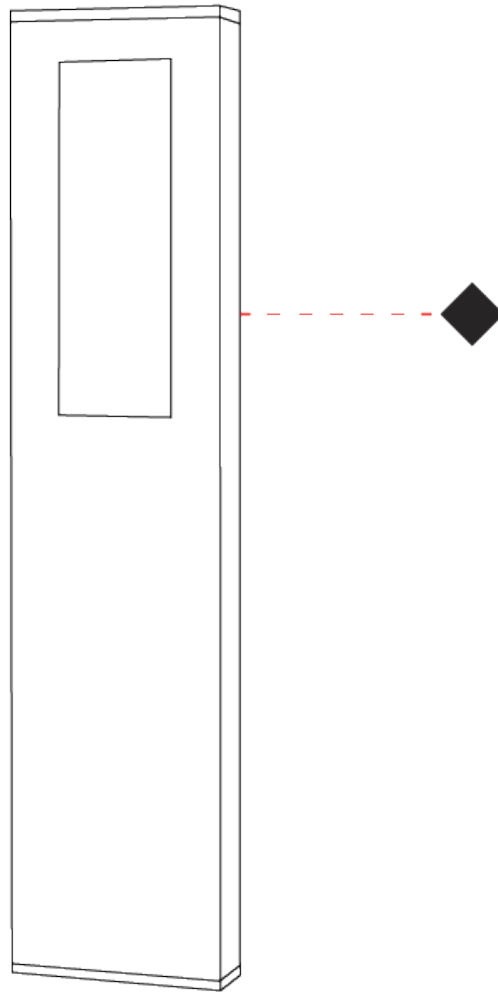

SLIM POST

E9B105-

PROJECT

TYPE

SPECIFIER

QUANTITY

DATE

E