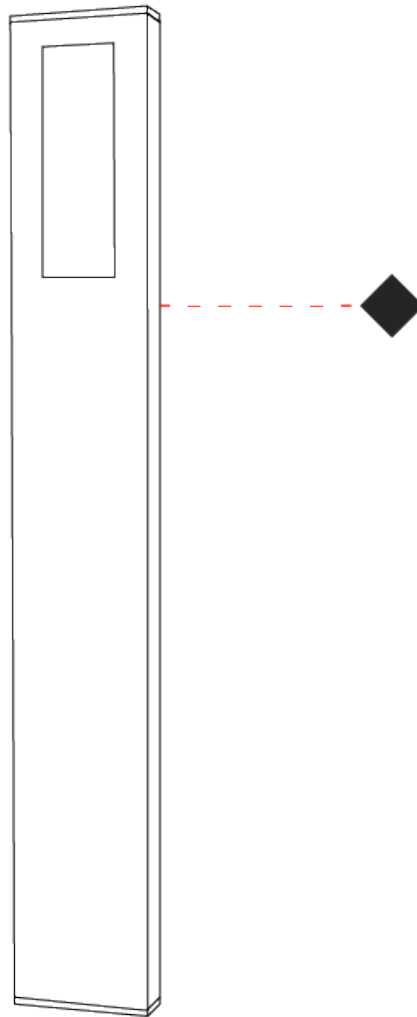

SLIM POST

E9B120-

PROJECT

TYPE

SPECIFIER

QUANTITY

DATE

E