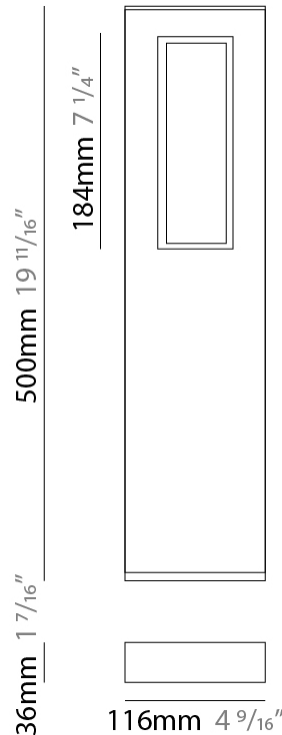

E9B105-

base number
Color   Finish
Temperature   Options

1. To build a product code in our configurator select the specify button on the base model # product page
2. To build a manual product code on this datasheet choose from the options listed below in blue font and add the suffix to the base model #

GENERAL

Series: Slim
Brand: Platek
Division: Exterior
Mounting Type: Post
Mounting Location: Above Ground
Subcategory: Bollard

PHYSICAL

Shape: Rectangle
Length (mm): 116
Length (in): 4 ⁹/₁₆
Width (mm): 36
Width (in): 1 ⁷/₁₆
Height (mm): 500
Height (in): 19 ¹¹/₁₆
Light Distribution: Direct
Screws: A4 stainless steel
Diffuser: Clear tempered glass
Gasket: Gore (r) valve
Fixture Finish: [GRY](#) / [ANT](#) / [COR](#)
Fixture Material: Extruded Aluminum
Upon Request: Finishes - Black, White, Corten

ELECTRICAL

Lamp Type: LED
Input Wattage (W): 8.8
Total Output Wattage (W): 8
Dimming: Non-Dimmable
Driver Included: Yes
Driver Location: Integrated
Driver Type: Constant Current - 120Vac
Driver Class: Class 2
Input Voltage (V): 120 - 277
Constant Current (MA): 700
Upon Request: Remote: 0-10Vdc dimming / Phase dimming / Non-dimming 120/277Vac

LED

Color Temperature (°K): [3000](#) / [4000](#)
Max. Delivered Lumen (lm): 540 / 560
Nominal Lumen (lm): 1040 / 1080
CRI: >80 CRI
Lamp Life (hrs): 60000

OPTICAL

Optic°: 1 opening

RATINGS AND CERTIFICATIONS

Certified By: Certified for North American Standards
IP rating: IP65
IK Rating: IK08
Bug Rating: B0 U2 G1