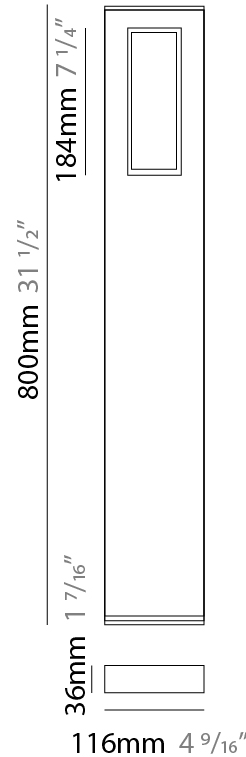

1. To build a product code in our configurator select the specify button on the base model # product page
2. To build a manual product code on this datasheet choose from the options listed below in blue font and add the suffix to the base model #

GENERAL

Series: Slim
Brand: Platek
Division: Exterior
Mounting Type: Post
Mounting Location: Above Ground
Subcategory: Bollard

PHYSICAL

Shape: Rectangle
Length (mm): 116
Length (in): 4 ⁹/₁₆
Width (mm): 36
Width (in): 1 ⁷/₁₆
Height (mm): 800
Height (in): 31 ¹/₂
Light Distribution: Direct
Screws: A4 stainless steel
Diffuser: Clear tempered glass
Gasket: Gore (r) valve
Fixture Finish: [GRY](#) / [ANT](#) / [COR](#)
Fixture Material: Extruded Aluminum
Upon Request: Finishes - Black, White, Corten

ELECTRICAL

Lamp Type: LED
Input Wattage (W): 8.8
Total Output Wattage (W): 8
Dimming: Non-Dimmable
Driver Included: Yes
Driver Location: Integrated
Driver Type: Constant Current - 120Vac
Driver Class: Class 2
Input Voltage (V): 120 - 277
Constant Current (MA): 700
Upon Request: Remote: 0-10Vdc dimming / Phase dimming / Non-dimming 120/277Vac

LED

Color Temperature (°K): [3000](#) / [4000](#)
Max. Delivered Lumen (lm): 600 / 625
Nominal Lumen (lm): 1040 / 1080
CRI: >80 CRI
Lamp Life (hrs): 60000

OPTICAL

Optic°: 2 Openings

RATINGS AND CERTIFICATIONS

Certified By: Certified for North American Standards
IP rating: IP65
IK Rating: IK08
Bug Rating: B0 U2 G0

PROJECT
TYPE
SPECIFIER
QUANTITY
DATE