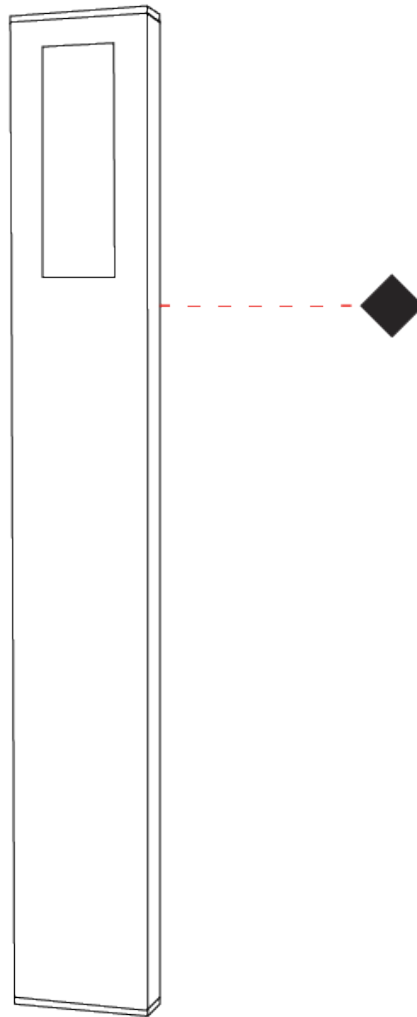

SLIM POST

E9B121-

PROJECT

TYPE

SPECIFIER

QUANTITY

DATE

E