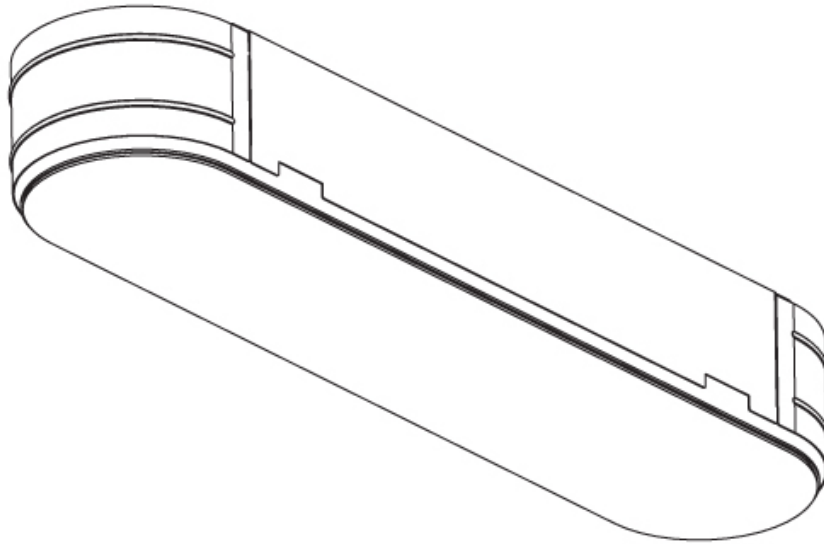

PROJECT
TYPE
SPECIFIER
QUANTITY
DATE

935mm x 230mm
36 13/16" x 9 1/16"

10 | 12 1/2 | 15 | 25 | 30mm
3/8" | 1/2" | 9/16" | 1" | 3/16"

SMOOTHLINE TRIMLESS

A37516-

PROJECT	_____
TYPE	_____
SPECIFIER	_____
QUANTITY	_____
DATE	_____