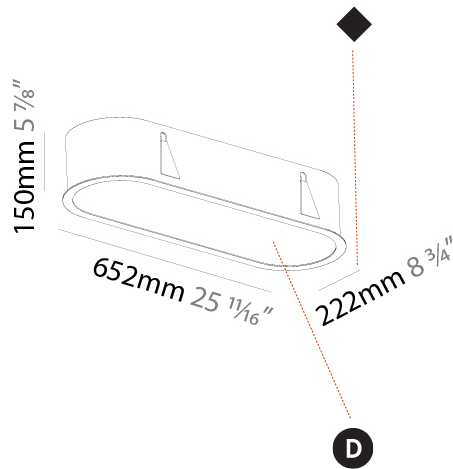

PHYSICAL

Shape: Oval
Length (mm): 652
Length (in): 25 1/16
Width (mm): 222
Width (in): 8 3/4
Depth (mm): 150
Depth (in): 5 7/8
Ceiling Thickness (mm): 10 / 12.5 / 15 / 25
Ceiling Thickness (in): 3/8 or 1/2 or 9/16 or 1
Min. Recessing Depth (mm): 160
Min. Recessing Depth (in): 6 5/16
Weight (kg): 4.033
Weight (lbs): 8.87
Diffuser: PMMA - Opal or Micro-Prism
Fixture Finish: SSR / BKV / CWI / CRY / HAB / UFT / ITA / RUA / FTG / MYG / LOD / PUS / FRO / FUP / KIA / POP / BLS / SPG / MEY / GOH / CHC / COM / ABZ / JAG / OBR / MOS / ROR
Fixture Material: Extruded Aluminum / Steel
Cut-out Measurements: 635mm / 25" x 205mm / 8 1/16"

ELECTRICAL

Lamp Type: LED (Zhaga Standard)
Input Wattage (W): 21
Total Output Wattage (W): 18
Dimming: Tri-Mode (Non-Dimming and Phase Dimming (120Vac only) and 0-10V Dimming)
Driver Included: Yes
Driver Location: Integrated
Driver Type: Constant Current - Universal
Driver Class: Class 2
Input Voltage (V): 120 - 277
Constant Current (MA): 500

LED

Color Temperature (°K): 3000 / 4000
Max. Delivered Lumen (lm): 1430 / 1570
CRI: >80 CRI
Lamp Life (hrs): 50000
Upon Request: Other CCT available

OPTICAL

RATINGS AND CERTIFICATIONS

Certified By: Certified for North American Standards
IP rating: IP20

PROJECT
TYPE
SPECIFIER
QUANTITY
DATE