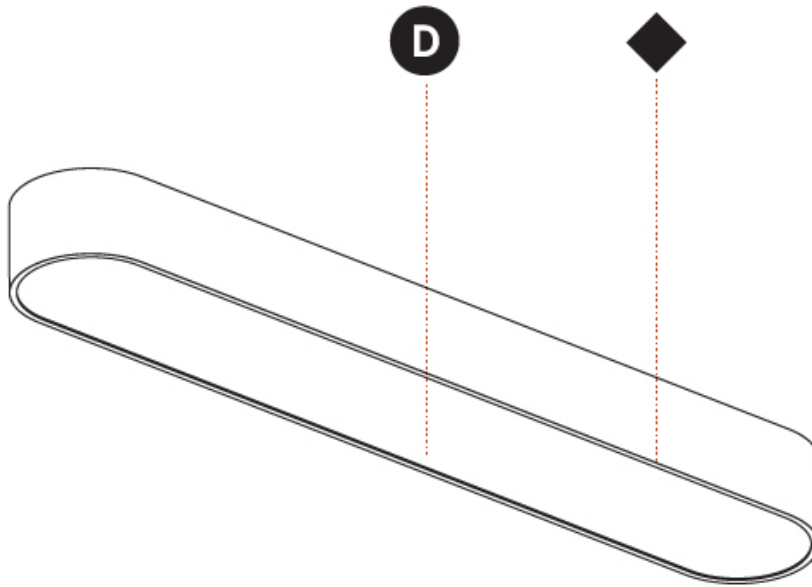

SMOOTHLINE SURFACE

A32970-

PROJECT

TYPE

SPECIFIER

QUANTITY

DATE

A