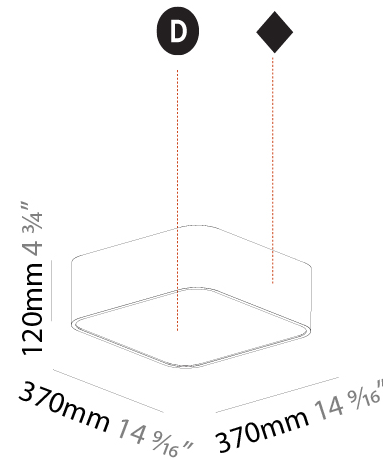

GENERAL

Series: Smoothy
Subseries: Smoothy Standard
Partner: Prolicht
Division: Architectural
Installation: Surface
Product Type: Ceiling Surface
Mounting Location: Ceiling
Light Distribution: Direct

PHYSICAL

Shape: Square
Length (mm): 370
Length (in): 14 ⁹/₁₆
Width (mm): 370
Width (in): 14 ⁹/₁₆
Height (mm): 120
Height (in): 4 ³/₄
Weight (kg): 3.458
Weight (lbs): 7.61
Diffuser: [PMMA - Opal or Micro-Prism](#)
Fixture Finish: [SSR / BKV / CWI / CRY / HAB / UFT / ITA / RUA / FTG / MYG / LOD / PUS / FRO / FUP / KIA / POP / BLS / SPG / MEY / GOH / CHC / COM / ABZ / JAG / OBR / MOS / ROR](#)
Fixture Material: [Extruded Aluminum / Steel](#)

ELECTRICAL

Lamp Type: LED (Zhaga Standard)
Input Wattage (W): 13.2
Total Output Wattage (W): 12
Dimming: [Non-Dimmable](#)
Driver Included: Yes
Driver Location: Integrated
Driver Type: Constant Current -Universal
Driver Class: Class 2
Input Voltage (V): 120 - 277
Constant Current (MA): 350
Upon Request: 0-10Vdc dimming / Phase dimming 120Vac only

LED

Color Temperature (°K): [3000 / 4000](#)
Max. Delivered Lumen (lm): 1380 / 1430
CRI: >80 CRI
Efficiency (%): 0.867
Lamp Life (hrs): 50000
Upon Request: Other CCT available

OPTICAL

RATINGS AND CERTIFICATIONS

Certified By: Certified for North American Standards
IP rating: IP20

PROJECT
TYPE
SPECIFIER
QUANTITY
DATE