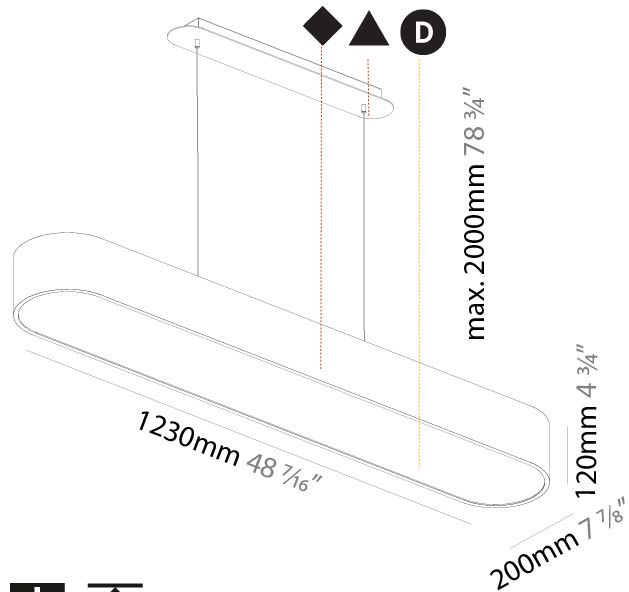

GENERAL

Series: Smoothy
Subseries: Smoothline
Partner: Prolicht
Division: Architectural
Installation: Suspension
Product Type: Pendant
Mounting Location: Ceiling
Light Distribution: Direct

PHYSICAL

Shape: Oblong
Length (mm): 1230
Length (in): 48 7/16
Width (mm): 200
Width (in): 7 7/8
Height (mm): 120
Height (in): 4 3/4
Max. Overall Height (mm): 2120
Max. Overall Height (in): 82 1/2
Weight (kg): 8.855
Weight (lbs): 19.48
Diffuser: PMMA - Opal or Micro-Prism
Fixture Finish: SSR / BKV / CWI / CRY / HAB / UFT / ITA / RUA / FTG / MYG / LOD / PUS / FRO / FUP / KIA / POP / BLS / SPG / MEY / GOH / CHC / COM / ABZ / JAG / OBR / MOS / ROR
Fixture Material: Extruded Aluminum / Steel
Cable Details: 2000mm / 78 3/4"

ELECTRICAL

Lamp Type: LED (Zhaga Standard)
Input Wattage (W): 42
Total Output Wattage (W): 38
Dimming: Tri-Mode (Non-Dimming and Phase Dimming (120Vac only) and 0-10V Dimming)
Driver Included: Yes
Driver Location: Integrated
Driver Type: Constant Current - Universal
Driver Class: Class 1
Input Voltage (V): 120 - 277
Constant Current (MA): 500

LED

Number of LEDs: 12
Color Temperature (°K): 3000 / 4000
Max. Delivered Lumen (lm): 2920 / 3210
CRI: >80 CRI
Lamp Life (hrs): 50000
Upon Request: Other CCT available

OPTICAL

RATINGS AND CERTIFICATIONS

Certified By: Certified for North American Standards
IP rating: IP20