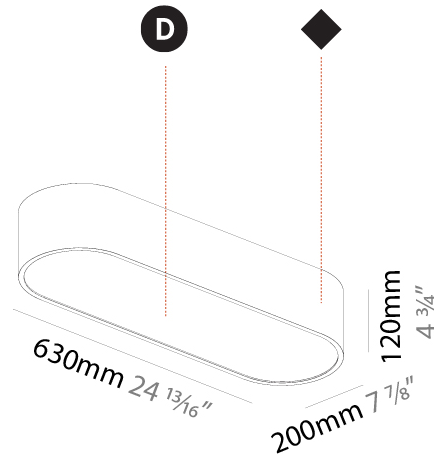

GENERAL

Series: Smoothy
Subseries: Smoothline
Partner: Prolicht
Division: Architectural
Installation: Surface
Product Type: Ceiling Surface
Mounting Location: Ceiling
Light Distribution: Direct

PHYSICAL

Shape: Oval
Length (mm): 630
Length (in): 24 13/16
Width (mm): 200
Width (in): 7 7/8
Height (mm): 120
Height (in): 4 3/4
Weight (kg): 3.403
Weight (lbs): 7.49
Diffuser: PMMA - Opal or Micro-Prism
Fixture Finish: SSR / BKV / CWI / CRY / HAB / UFT / ITA / RUA / FTG / MYG / LOD / PUS / FRO / FUP / KIA / POP / BLS / SPG / MEY / GOH / CHC / COM / ABZ / JAG / OBR / MOS / ROR
Fixture Material: Extruded Aluminum / Steel

ELECTRICAL

Lamp Type: LED (Zhaga Standard)
Input Wattage (W): 21
Total Output Wattage (W): 18
Dimming: Tri-Mode (Non-Dimming and Phase Dimming (120Vac only) and 0-10V Dimming)
Driver Included: Yes
Driver Location: Integrated
Driver Type: Constant Current - Universal
Driver Class: Class 2
Input Voltage (V): 120 - 277
Constant Current (MA): 500

LED

Color Temperature (°K): 3000 / 4000
Max. Delivered Lumen (lm): 1460 / 1600
CRI: >80 CRI
Lamp Life (hrs): 50000
Upon Request: Other CCT available

OPTICAL

RATINGS AND CERTIFICATIONS

Certified By: Certified for North American Standards
IP rating: IP20

PROJECT
TYPE
SPECIFIER
QUANTITY
DATE