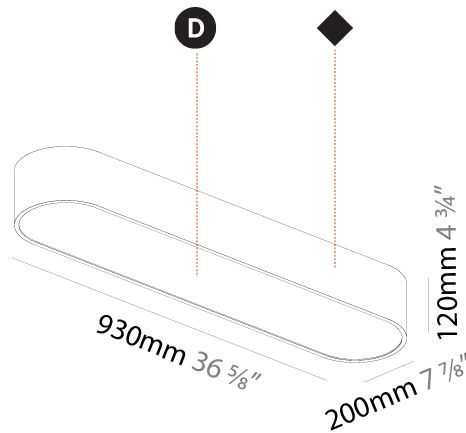

GENERAL

Series: Smoothy
Subseries: Smoothline
Partner: Prolicht
Division: Architectural
Installation: Surface
Product Type: Ceiling Surface
Mounting Location: Ceiling
Light Distribution: Direct

PHYSICAL

Shape: Oval
Length (mm): 930
Length (in): 36 5/8
Width (mm): 200
Width (in): 7 7/8
Height (mm): 120
Height (in): 4 3/4
Weight (kg): 5.108
Weight (lbs): 11.24
Diffuser: [PMMA - Opal or Micro-Prism](#)
Fixture Finish: [SSR / BKV / CWI / CRY / HAB / UFT / ITA / RUA / FTG / MYG / LOD / PUS / FRO / FUP / KIA / POP / BLS / SPG / MEY / GOH / CHC / COM / ABZ / JAG / OBR / MOS / ROR](#)
Fixture Material: [Extruded Aluminum / Steel](#)

ELECTRICAL

Lamp Type: LED (Zhaga Standard)
Input Wattage (W): 31.5
Total Output Wattage (W): 27
Dimming: [Tri-Mode (Non-Dimming and Phase Dimming (120Vac only) and 0-10V Dimming)](#)
Driver Included: Yes
Driver Location: Integrated
Driver Type: Constant Current - Universal
Driver Class: Class 2
Input Voltage (V): 120 - 277
Constant Current (MA): 500

LED

Color Temperature (°K): [3000 / 4000](#)
Max. Delivered Lumen (lm): 2190 / 2410
CRI: >80 CRI
Lamp Life (hrs): 50000
Upon Request: Other CCT available

OPTICAL

RATINGS AND CERTIFICATIONS

Certified By: Certified for North American Standards
IP rating: IP20