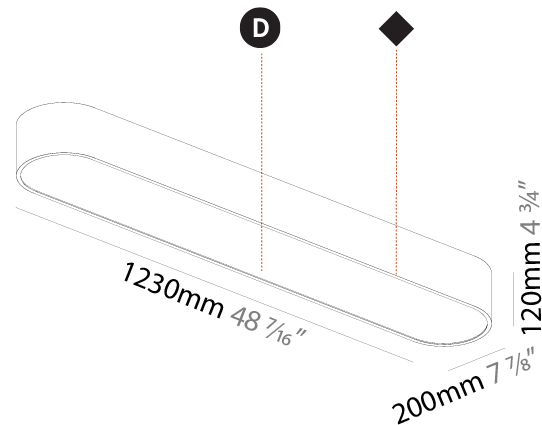

GENERAL

Series: Smoothy
Subseries: Smoothline
Partner: Prolicht
Division: Architectural
Installation: Surface
Product Type: Ceiling Surface
Mounting Location: Ceiling
Light Distribution: Direct

PHYSICAL

Shape: Oval
Length (mm): 1230
Length (in): 48 7/16
Width (mm): 200
Width (in): 7 7/8
Height (mm): 120
Height (in): 4 3/4

Diffuser: PMMA - Opal or Micro-Prism
Fixture Finish: SSR / BKV / CWI / CRY / HAB / UFT / ITA / RUA / FTG / MYG / LOD / PUS / FRO / FUP / KIA / POP / BLS / SPG / MEY / GOH / CHC / COM / ABZ / JAG / OBR / MOS / ROR
Fixture Material: Extruded Aluminum / Steel

ELECTRICAL

Lamp Type: LED (Zhaga Standard)
Input Wattage (W): 42
Total Output Wattage (W): 36
Dimming: Tri-Mode (Non-Dimming and Phase Dimming (120Vac only) and 0-10V Dimming)
Driver Included: Yes
Driver Location: Integrated
Driver Type: Constant Current - Universal
Driver Class: Class 1
Input Voltage (V): 120 - 277
Constant Current (MA): 500

LED

Color Temperature (°K): 3000 / 4000
Max. Delivered Lumen (lm): 2920 / 3210
CRI: >80 CRI
Lamp Life (hrs): 50000
Upon Request: Other CCT available

OPTICAL

RATINGS AND CERTIFICATIONS

Certified By: Certified for North American Standards
IP rating: IP20

PROJECT
TYPE
SPECIFIER
QUANTITY
DATE