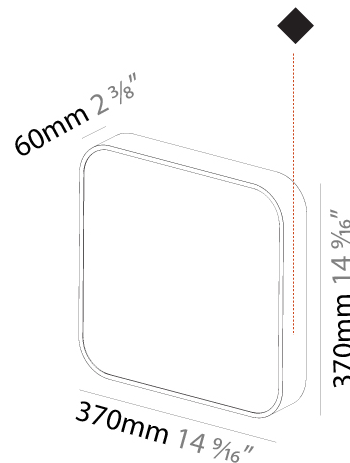

GENERAL

Series: Smoothy
Subseries: Smoothy Flat
Partner: Prolicht
Division: Architectural
Installation: Surface
Product Type: Ceiling Surface
Mounting Location: Ceiling
Light Distribution: Direct

PHYSICAL

Shape: Square
Length (mm): 370
Length (in): 14 9/16
Height (mm): 370
Depth (mm): 60
Height (in): 14 9/16
Depth (in): 2 3/8
Weight (kg): 3.16
Weight (lbs): 6.94
Diffuser: PMMA - Opal
Fixture Finish: SSR / BKV / CWI / CRY / HAB / UFT / ITA / RUA / FTG / MYG / LOD / PUS / FRO / FUP / KIA / POP / BLS / SPG / MEY / GOH / CHC / COM / ABZ / JAG / OBR / MOS / ROR
Fixture Material: Extruded Aluminum / Steel

ELECTRICAL

Lamp Type: LED (Zhaga Standard)
Input Wattage (W): 13.2
Total Output Wattage (W): 12
Dimming: Non-Dimmable
Driver Included: Yes
Driver Location: Integrated
Driver Type: Constant Current - Universal
Driver Class: Class 2
Input Voltage (V): 120 - 277
Constant Current (mA): 350
Upon Request: (Not included - see components) Integral: 0-10Vdc dimming / Phase dimming 120Vac only

LED

Color Temperature (°K): 3000 / 4000
Max. Delivered Lumen (lm): 1200 / 1250
CRI: >80 CRI
Lamp Life (hrs): 50000
Upon Request: Other CCT available

OPTICAL

RATINGS AND CERTIFICATIONS

Certified By: Certified for North American Standards
IP rating: IP20