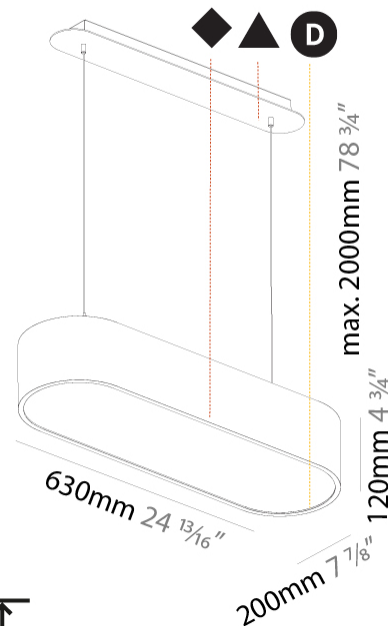

GENERAL

Series: Smoothy
Subseries: Smoothline
Partner: Prolicht
Division: Architectural
Installation: Suspension
Product Type: Pendant
Mounting Location: Ceiling
Light Distribution: Direct

PHYSICAL

Shape: Oval
Length (mm): 630
Length (in): 24 13/16
Width (mm): 200
Width (in): 7 7/8
Height (mm): 120
Height (in): 4 3/4
Max. Overall Height (mm): 2120
Max. Overall Height (in): 82 1/2
Weight (kg): 5.043
Weight (lbs): 11.40
Diffuser: PMMA - Opal or Micro-Prism
Fixture Finish: SSR / BKV / CWI / CRY / HAB / UFT / ITA / RUA / FTG / MYG / LOD / PUS / FRO / FUP / KIA / POP / BLS / SPG / MEY / GOH / CHC / COM / ABZ / JAG / OBR / MOS / ROR
Fixture Material: Extruded Aluminum / Steel
Cable Details: 2000mm / 78 3/4"

ELECTRICAL

Lamp Type: LED (Zhaga Standard)
Input Wattage (W): 21
Total Output Wattage (W): 18
Dimming: Tri-Mode (Non-Dimming and Phase Dimming (120Vac only) and 0-10V Dimming)
Driver Included: Yes
Driver Location: Integrated
Driver Type: Constant Current - Universal
Driver Class: Class 2
Input Voltage (V): 120 - 277
Constant Current (MA): 500

LED

Number of LEDs: 6 x 3W
Color Temperature (°K): 3000 / 4000
Max. Delivered Lumen (lm): 1530 / 1680
Lamp Life (hrs): 50000
Upon Request: Other CCT available

OPTICAL

RATINGS AND CERTIFICATIONS

Certified By: Certified for North American Standards
IP rating: IP20