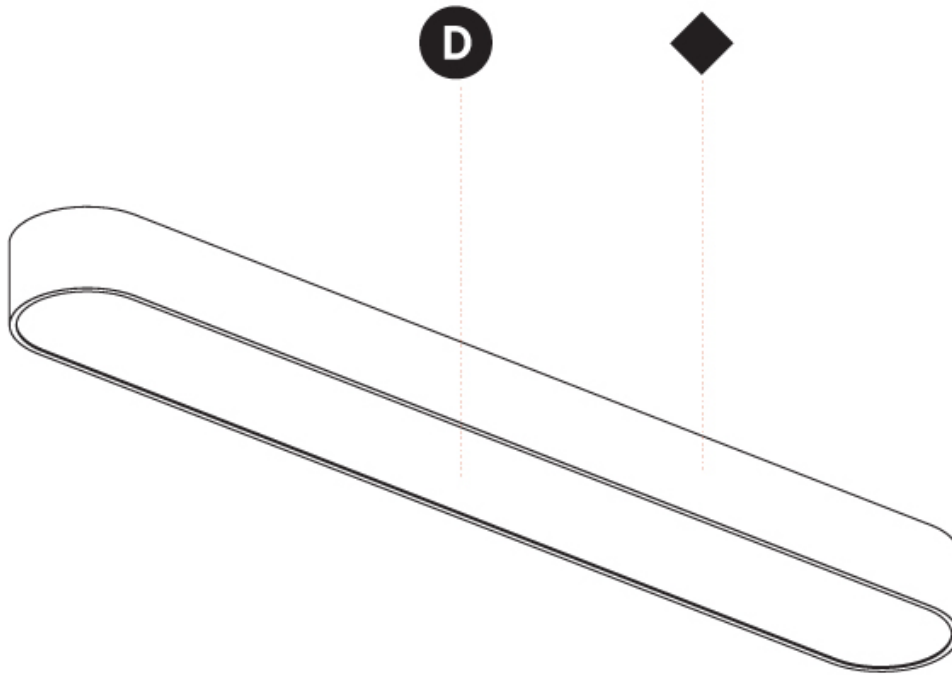

SMOOTHLINE SURFACE

A32972-

PROJECT _____

TYPE _____

SPECIFIER _____

QUANTITY _____

DATE _____