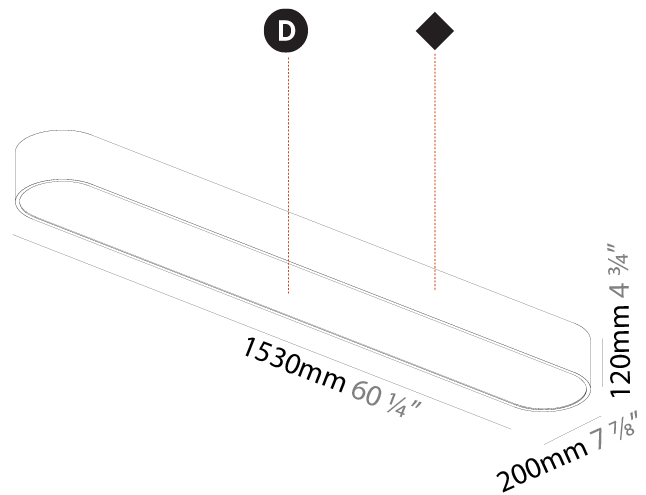

1. To build a product code in our configurator select the specify button on the base model # product page
2. To build a manual product code on this datasheet choose from the options listed below in blue font and add the suffix to the base model #

GENERAL

Series: Smoothy
Subseries: Smoothline
Partner: Prolicht
Division: Architectural
Installation: Surface
Product Type: Ceiling Surface
Mounting Location: Ceiling
Light Distribution: Direct

PHYSICAL

Shape: Oval
Length (mm): 1530
Length (in): 60 1/4
Width (mm): 200
Width (in): 7 7/8
Height (mm): 120
Height (in): 4 3/4

Diffuser: PMMA - Opal or Micro-Prism
Fixture Finish: SSR / BKV / CWI / CRY / HAB / UFT / ITA / RUA / FTG / MYG / LOD / PUS / FRO / FUP / KIA / POP / BLS / SPG / MEY / GOH / CHC / COM / ABZ / JAG / OBR / MOS / ROR
Fixture Material: Extruded Aluminum / Steel

ELECTRICAL

Lamp Type: LED (Zhaga Standard)
Input Wattage (W): 52
Total Output Wattage (W): 45
Dimming: Tri-Mode (Non-Dimming and Phase Dimming (120Vac only) and 0-10V Dimming)
Driver Included: Yes
Driver Location: Integrated
Driver Type: Constant Current - Universal
Driver Class: Class 2
Input Voltage (V): 120 - 277
Constant Current (MA): 500

LED

Color Temperature (°K): 3000 / 4000
Max. Delivered Lumen (lm): 3650 / 4010
CRI: >80 CRI
Lamp Life (hrs): 50000
Upon Request: Other CCT available

OPTICAL

RATINGS AND CERTIFICATIONS

Certified By: Certified for North American Standards
IP rating: IP20