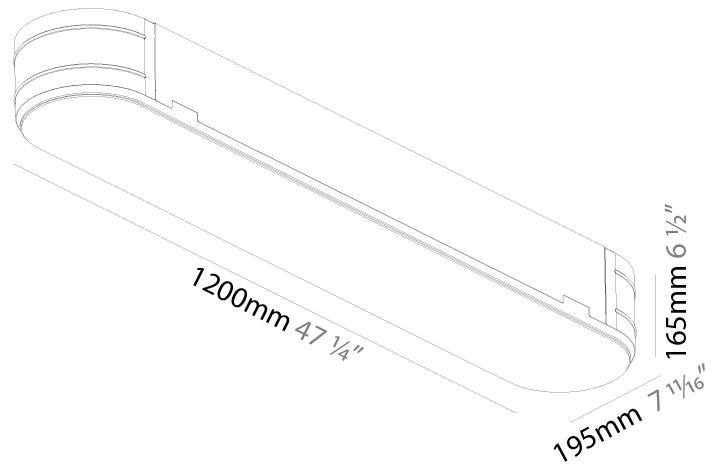

GENERAL

Series: Smoothy
Subseries: Smoothline
Partner: Prolicht
Division: Architectural
Installation: Trimless
Product Type: Ceiling Recessed
Mounting Location: Ceiling
Light Distribution: Direct

PHYSICAL

Shape: Oval
Length (mm): 1200
Length (in): 47 1/4
Width (mm): 195
Width (in): 7 11/16
Depth (mm): 165
Depth (in): 6 1/2
Ceiling Thickness (mm): 10 / 12.5 / 15 / 25 / 30
Ceiling Thickness (in): 3/8 or 1/2 or 9/16 or 1 or 1 3/16
Min. Recessing Depth (mm): 180
Min. Recessing Depth (in): 7 1/16
Weight (kg): 7.6
Weight (lbs): 16.72
Diffuser: PMMA - Opal
Fixture Material: Extruded Aluminum / Steel
Cut-out Measurements: 1235mm / 48 5/8" x 230mm / 9 1/16"
Upon Request: Unique Sizes Unique Ceiling Thickness Unique Mounting Depth Spot Inserts

ELECTRICAL

Lamp Type: LED (Zhaga Standard)
Input Wattage (W): 42
Total Output Wattage (W): 36
Dimming: [Tri-Mode (Non-Dimming and Phase Dimming (120Vac only) and 0-10V Dimming)](#)
Driver Included: Yes
Driver Location: Integrated
Driver Type: Constant Current - Universal
Driver Class: Class 2
Input Voltage (V): 120 - 277
Constant Current (MA): 500

LED

[Color Temperature (°K): 3000 / 4000](#)
Max. Delivered Lumen (lm): 3120 / 3420
CRI: >80 CRI
Lamp Life (hrs): 50000
Upon Request: Other CCT available

OPTICAL

RATINGS AND CERTIFICATIONS

Certified By: Certified for North American Standards
IP rating: IP20

PROJECT
TYPE
SPECIFIER
QUANTITY
DATE

1235mm x 230mm
48 5/8" x 9 1/16"

10 | 12 1/2 | 15 | 25 | 30mm
3/8" | 1/2" | 9/16" | 1" | 3/16"