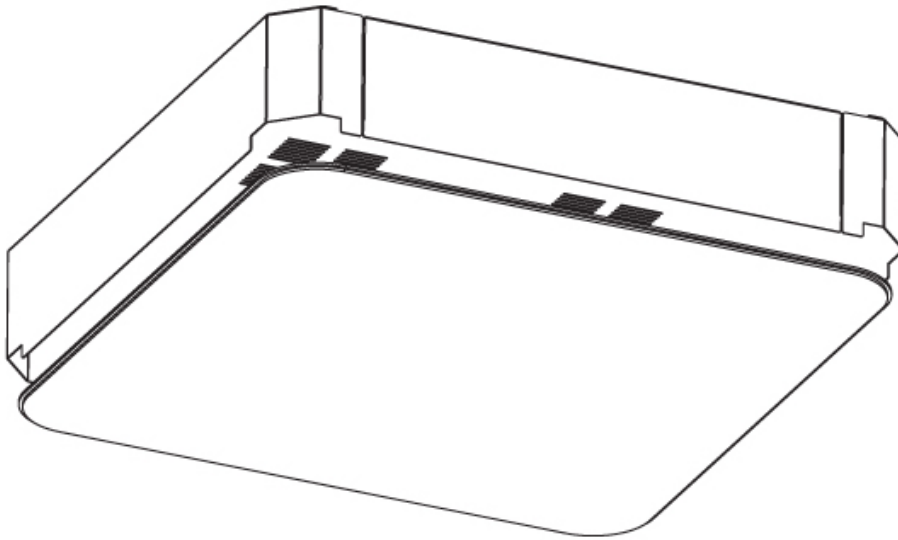

SMOOTHY STANDARD TRIMLESS

A37652-

PROJECT

TYPE

SPECIFIER

QUANTITY

DATE

SMOOTHLINE RECESSED