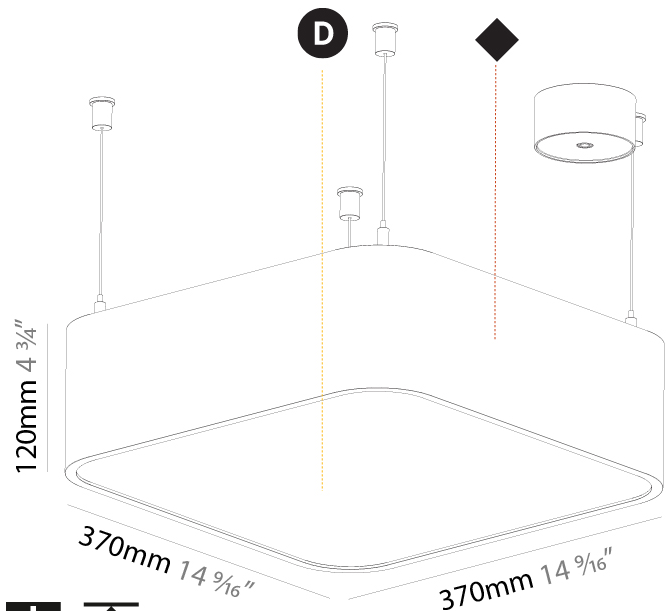

GENERAL

Series: Smoothy
Subseries: Smoothy Standard
Partner: Prolicht
Division: Architectural
Installation: Suspension
Product Type: Pendant
Mounting Location: Ceiling
Light Distribution: Direct

PHYSICAL

Shape: Square
Length (mm): 370
Length (in): 14 9/16
Width (mm): 370
Width (in): 14 9/16
Height (mm): 120
Height (in): 4 3/4
Max. Overall Height (mm): 2120
Max. Overall Height (in): 83 7/16
Weight (kg): 4.15
Weight (lbs): 9.13
Diffuser: PMMA - Opal or Micro-Prism
Fixture Finish: SSR / BKV / CWI / CRY / HAB / UFT / ITA / RUA / FTG / MYG / LOD / PUS / FRO / FUP / KIA / POP / BLS / SPG / MEY / GOH / CHC / COM / ABZ / JAG / OBR / MOS / ROR
Fixture Material: Extruded Aluminum / Steel
Cable Details: 2000mm / 78 3/4"

ELECTRICAL

Lamp Type: LED (Zhaga Standard)
Input Wattage (W): 12
Total Output Wattage (W): 10
Dimming: Non-Dimmable
Driver Included: Yes
Driver Location: Integrated
Driver Type: Constant Current - Universal
Driver Class: Class 2
Input Voltage (V): 120 - 277
Constant Current (MA): 350
Upon Request: (Not included - see components) Integral: 0-10Vdc dimming / Phase dimming 120Vac only

LED

Color Temperature (°K): 3000 / 4000
Max. Delivered Lumen (lm): 1380 / 1430
CRI: >80 CRI
Efficiency (%): 82.7
Lamp Life (hrs): 50000
Upon Request: Other CCT available

OPTICAL

RATINGS AND CERTIFICATIONS

Certified By: Certified for North American Standards
IP rating: IP20

PROJECT
TYPE
SPECIFIER
QUANTITY
DATE