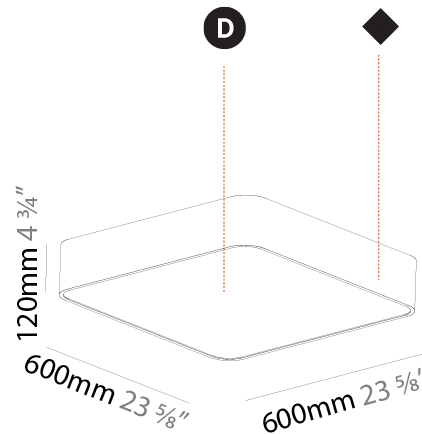

GENERAL

Series: Smoothy
Subseries: Smoothy Standard
Partner: Prolicht
Division: Architectural
Installation: Surface
Product Type: Ceiling Surface
Mounting Location: Ceiling
Light Distribution: Direct

PHYSICAL

Shape: Square
Length (mm): 600
Length (in): 23 5/8
Width (mm): 600
Width (in): 23 5/8
Height (mm): 120
Height (in): 4 3/4
Weight (kg): 11.315
Weight (lbs): 24.89
Diffuser: PMMA - Opal or Micro-Prism
Fixture Finish: SSR / BKV / CWI / CRY / HAB / UFT / ITA / RUA / FTG / MYG / LOD / PUS / FRO / FUP / KIA / POP / BLS / SPG / MEY / GOH / CHC / COM / ABZ / JAG / OBR / MOS / ROR
Fixture Material: Extruded Aluminum / Steel

ELECTRICAL

Lamp Type: LED (Zhaga Standard)
Input Wattage (W): 55
Total Output Wattage (W): 49.7
Dimming: Non-Dimmable
Driver Included: Yes
Driver Location: Integrated
Driver Type: Constant Current - Universal
Driver Class: Class 2
Input Voltage (V): 120 - 277
Constant Current (MA): 350
Upon Request: (Not included - see components) Integral: 0-10Vdc dimming / Phase dimming 120Vac only

LED

Color Temperature (°K): 3000 / 4000
Max. Delivered Lumen (lm): 5520 / 5720
CRI: >80 CRI
Efficiency (%): 0.867
Lamp Life (hrs): 50000
Upon Request: Other CCT available

OPTICAL

RATINGS AND CERTIFICATIONS

Certified By: Certified for North American Standards
IP rating: IP20