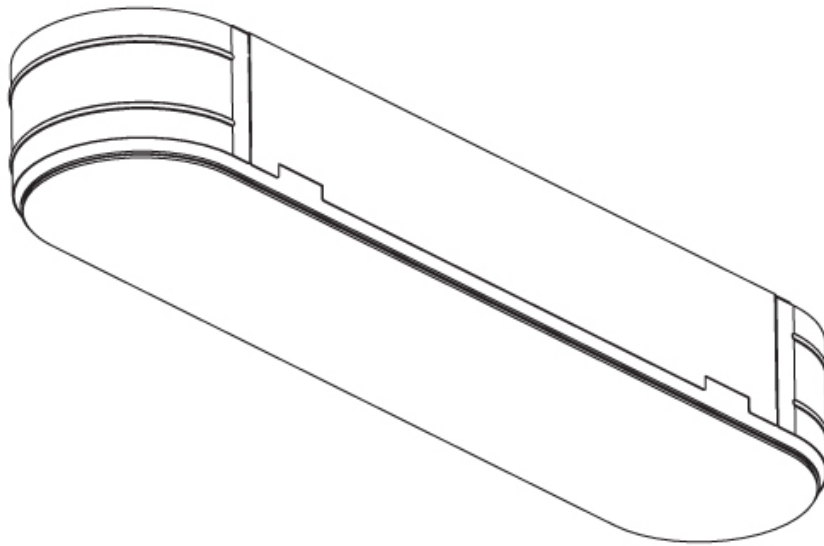

SMOOTHLINE TRIMLESS

A37516-

PROJECT

TYPE

SPECIFIER

QUANTITY

DATE