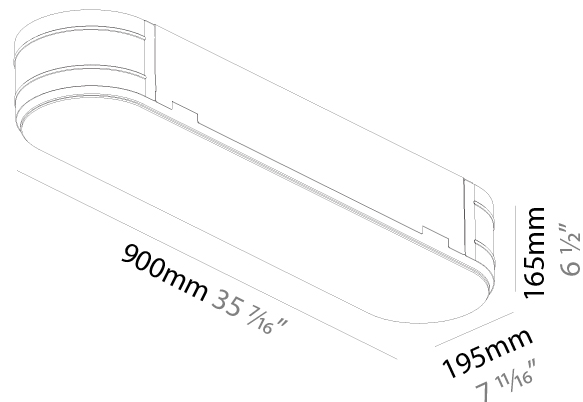

GENERAL

Series: Smoothy
Subseries: Smoothline
Partner: Prolicht
Division: Architectural
Installation: Trimless
Product Type: Ceiling Recessed
Mounting Location: Ceiling
Light Distribution: Direct

PHYSICAL

Shape: Oval
Length (mm): 900
Length (in): 35 7/16
Width (mm): 195
Width (in): 7 11/16
Depth (mm): 165
Depth (in): 6 1/2
Ceiling Thickness (mm): 10 / 12.5 / 15 / 25 / 30
Ceiling Thickness (in): 3/8 or 1/2 or 9/16 or 1 or 1 3/16
Min. Recessing Depth (mm): 180
Min. Recessing Depth (in): 7 1/16
Weight (kg): 5.756
Weight (lbs): 12.66
Diffuser: PMMA - Opal
Fixture Material: Extruded Aluminum / Steel
Cut-out Measurements: 935mm / 36 15/16" x 230mm / 9 1/16"
Upon Request: Unique Sizes Unique Ceiling Thickness Unique Mounting Depth Spot Inserts

ELECTRICAL

Lamp Type: LED (Zhaga Standard)
Input Wattage (W): 31.5
Total Output Wattage (W): 27
Dimming: [Tri-Mode (Non-Dimming and Phase Dimming (120Vac only) and 0-10V Dimming)](#)
Driver Included: Yes
Driver Location: Integrated
Driver Type: Constant Current - Universal
Driver Class: Class 2
Input Voltage (V): 120 - 277
Constant Current (MA): 500

LED

[Color Temperature (°K): 3000 / 4000](#)
Max. Delivered Lumen (lm): 2340 / 2570
CRI: >80 CRI
Lamp Life (hrs): 50000
Upon Request: Other CCT available

OPTICAL

RATINGS AND CERTIFICATIONS

Certified By: Certified for North American Standards
IP rating: IP20

PROJECT
TYPE
SPECIFIER
QUANTITY
DATE

935mm x 230mm
36 13/16" x 9 1/16"

10 | 12 1/2 | 15 | 25 | 30mm
3/8" | 1/2" | 9/16" | 1" | 3/16"