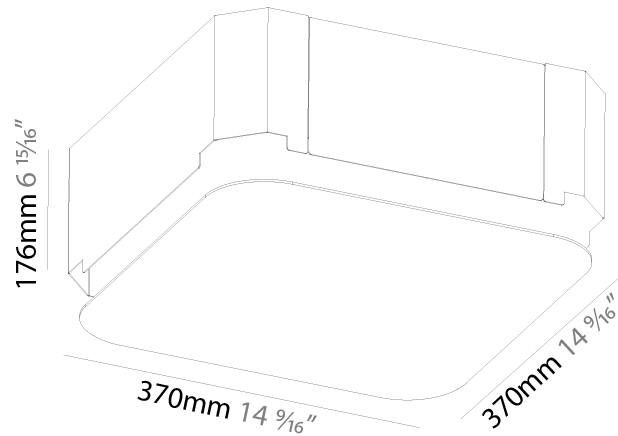

PHYSICAL

Shape: Square
Length (mm): 370
Length (in): 14 ⁹/₁₆"
Width (mm): 370
Width (in): 14 ⁹/₁₆"
Depth (mm): 176
Depth (in): 6 ¹⁵/₁₆"
Ceiling Thickness (mm): 10 / 12.5 / 15 / 25 / 30
Ceiling Thickness (in): 3/8 or 1/2 or 9/16 or 1 or 1 3/16
Min. Recessing Depth (mm): 200
Min. Recessing Depth (in): 7 ⁷/₈"
Weight (kg): 4.236
Weight (lbs): 9.32
Diffuser: PMMA - Opal
Fixture Material: Extruded Aluminum / Steel
Cut-out Measurements: 405mm / 15 15/16" x 405mm 15 15/16"
Upon Request: Unique Sizes Unique Ceiling Thickness Unique Mounting Depth Spot Inserts

ELECTRICAL

Lamp Type: LED (Zhaga Standard)
Input Wattage (W): 13.2
Total Output Wattage (W): 12.4
Dimming: [Non-Dimmable](#)
Driver Included: Yes
Driver Location: Integrated
Driver Type: Constant Current - Universal
Driver Class: Class 2
Input Voltage (V): 120 - 277
Constant Current (MA): 350
Upon Request: (Not included - see components) Integral: 0-10Vdc dimming / Phase dimming 120Vac only

LED

[Color Temperature (°K): 3000 / 4000](#)
Max. Delivered Lumen (lm): 1090 / 1130
CRI: >80 CRI
Efficiency (%): 0.804
Lamp Life (hrs): 50000
Upon Request: Other CCT available

OPTICAL

RATINGS AND CERTIFICATIONS

Certified By: Certified for North American Standards
IP rating: IP20

PROJECT
TYPE
SPECIFIER
QUANTITY
DATE

200mm 7 ⁷/₈" 405mm x 405mm 15 ¹⁵/₁₆" x 15 ¹⁵/₁₆" 10 | 12 1/2 | 15 | 25 | 30mm 3/8" 1/2" 9/16" 1" 1 3/16"