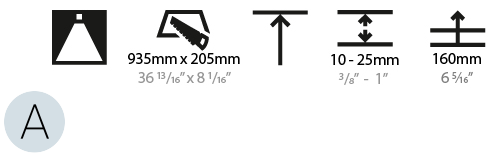

PHYSICAL

Shape: Oval
Length (mm): 952
Length (in): 37 1/2
Width (mm): 222
Width (in): 8 3/4
Depth (mm): 150
Depth (in): 5 7/8
Ceiling Thickness (mm): 10 / 12.5 / 15 / 25
Ceiling Thickness (in): 3/8 or 1/2 or 9/16 or 1
Min. Recessing Depth (mm): 160
Min. Recessing Depth (in): 6 5/16
Weight (kg): 5.93
Weight (lbs): 13.05
Diffuser: PMMA - Opal or Micro-Prism
Fixture Finish: SSR / BKV / CWI / CRY / HAB / UFT / ITA / RUA / FTG / MYG / LOD / PUS / FRO / FUP / KIA / POP / BLS / SPG / MEY / GOH / CHC / COM / ABZ / JAG / OBR / MOS / ROR
Fixture Material: Extruded Aluminum / Steel
Cut-out Measurements: 935mm / 36 13/16" x 205mm / 8 1/16"

ELECTRICAL

Lamp Type: LED (Zhaga Standard)
Input Wattage (W): 31.9
Total Output Wattage (W): 27
Dimming: Tri-Mode (Non-Dimming and Phase Dimming (120Vac only) and 0-10V Dimming)
Driver Included: Yes
Driver Location: Integrated
Driver Type: Constant Current - Universal
Driver Class: Class 2
Input Voltage (V): 120 - 277
Constant Current (MA): 500

LED

Color Temperature (°K): 3000 / 4000
Max. Delivered Lumen (lm): 2140 / 2350
CRI: >80 CRI
Lamp Life (hrs): 50000
Upon Request: Other CCT available

OPTICAL

RATINGS AND CERTIFICATIONS

Certified By: Certified for North American Standards
IP rating: IP20

PROJECT
TYPE
SPECIFIER
QUANTITY
DATE