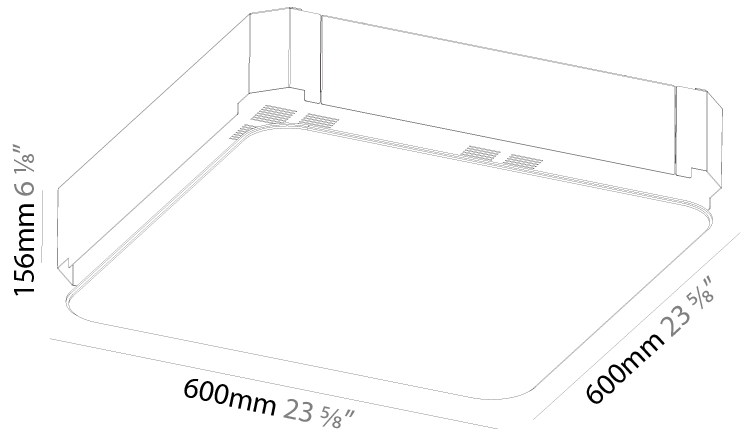

PHYSICAL

Shape: Square
Length (mm): 600
Length (in): 23 5/8
Width (mm): 600
Width (in): 23 5/8
Depth (mm): 156
Depth (in): 6 1/8
Ceiling Thickness (mm): 10 / 12.5 / 15 / 25 / 30
Ceiling Thickness (in): 3/8 or 1/2 or 9/16 or 1
Min. Recessing Depth (mm): 180
Min. Recessing Depth (in): 7 1/16
Weight (kg): 12.549
Weight (lbs): 27.61
Diffuser: PMMA - Opal
Fixture Material: Extruded Aluminum / Steel
Cut-out Measurements: 635mm / 25" x 635mm / 25"
Upon Request: Unique Sizes Unique Ceiling Thickness Unique Mounting Depth Spot Inserts

ELECTRICAL

Lamp Type: LED (Zhaga Standard)
Input Wattage (W): 55
Total Output Wattage (W): 49.7
Dimming: [Non-Dimmable](#)
Driver Included: Yes
Driver Location: Integrated
Driver Type: Constant Current - Universal
Driver Class: Class 2
Input Voltage (V): 120 - 277
Constant Current (MA): 350
Upon Request: (Not included - see components) Integral: 0-10Vdc dimming / Phase dimming 120Vac only

LED

[Color Temperature (°K): 3000 / 4000](#)
Max. Delivered Lumen (lm): 5370 / 5560
CRI: >80 CRI
Efficiency (%): 65 (5mm Perspex) / 80.40
Lamp Life (hrs): 50000
Upon Request: Other CCT available

OPTICAL

RATINGS AND CERTIFICATIONS

Certified By: Certified for North American Standards
IP rating: IP20

PROJECT
TYPE
SPECIFIER
QUANTITY
DATE

180mm 7 1/16"   635mm x 635mm 25" x 25"   10 | 12 1/2 | 15 | 25 | 30mm 3/8" | 1/2" | 9/16" | 1" | 3/16"