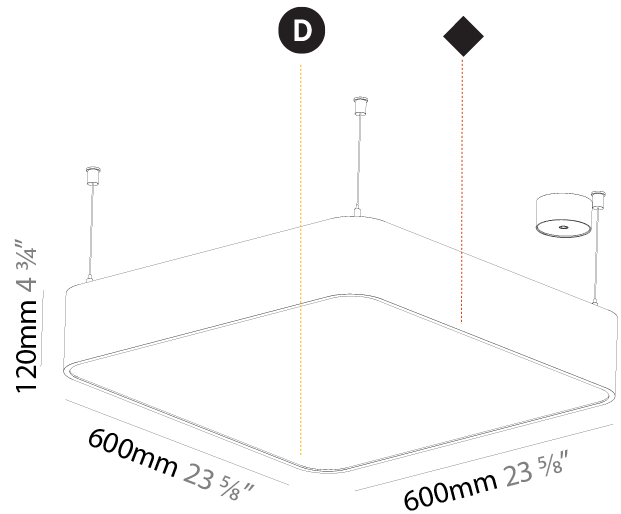

GENERAL

Series: Smoothy
Subseries: Smoothy Standard
Partner: Prolicht
Division: Architectural
Installation: Suspension
Product Type: Pendant
Mounting Location: Ceiling
Light Distribution: Direct

PHYSICAL

Shape: Square
Length (mm): 600
Length (in): 23 5/8
Width (mm): 600
Width (in): 23 5/8
Height (mm): 120
Height (in): 4 3/4
Max. Overall Height (mm): 2120mm / 83-7/16
Max. Overall Height (in): 83 7/16
Weight (kg): 10.86
Weight (lbs): 23.94
Diffuser: PMMA - Opal or Micro-Prism
Fixture Finish: SSR / BKV / CWI / CRY / HAB / UFT / ITA / RUA / FTG / MYG / LOD / PUS / FRO / FUP / KIA / POP / BLS / SPG / MEY / GOH / CHC / COM / ABZ / JAG / OBR / MOS / ROR
Fixture Material: Extruded Aluminum / Steel
Cable Details: 2000mm / 78 3/4"

ELECTRICAL

Lamp Type: LED (Zhaga Standard)
Input Wattage (W): 50
Total Output Wattage (W): 45
Dimming: Non-Dimmable
Driver Included: Yes
Driver Location: Integrated
Driver Type: Constant Current - Universal
Driver Class: Class 2
Input Voltage (V): 120 - 277
Constant Current (MA): 350
Upon Request: (Not included - see components) Integral: 0-10Vdc dimming / Phase dimming 120Vac only

LED

Color Temperature (°K): 3000 / 4000
Max. Delivered Lumen (lm): 5520 / 5720
CRI: >80 CRI
Efficiency (%): 82.7
Lamp Life (hrs): 50000
Upon Request: Other CCT available

OPTICAL

RATINGS AND CERTIFICATIONS

Certified By: Certified for North American Standards
IP rating: IP20