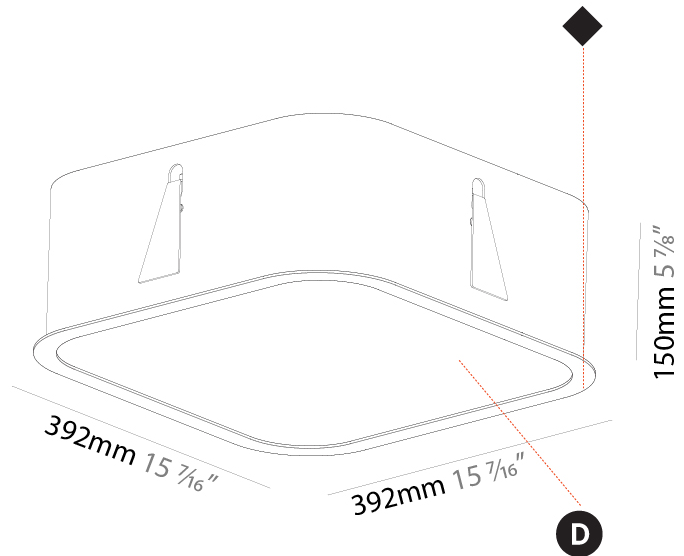

PHYSICAL

Shape: Square
Length (mm): 392
Length (in): 15 7/16
Width (mm): 392
Width (in): 15 7/16
Height (mm): 150
Height (in): 5 7/8
Ceiling Thickness (mm): 10 / 12.5 / 15 / 25
Ceiling Thickness (in): 3/8 or 1/2 or 9/16 or 1
Min. Recessing Depth (mm): 160
Min. Recessing Depth (in): 6 5/16
Weight (kg): 4.341
Weight (lbs): 9.57
Diffuser: PMMA - Opal or Micro-Prism
Fixture Finish: SSR / BKV / CWI / CRY / HAB / UFT / ITA / RUA / FTG / MYG / LOD / PUS / FRO / FUP / KIA / POP / BLS / SPG / MEY / GOH / CHC / COM / ABZ / JAG / OBR / MOS / ROR
Fixture Material: Extruded Aluminum / Steel
Cut-out Measurements: 375mm / 14 3/4" x 375mm / 14 3/4"

ELECTRICAL

Lamp Type: LED (Zhaga Standard)
Input Wattage (W): 13.2
Total Output Wattage (W): 12
Dimming: Non-Dimmable
Driver Included: Yes
Driver Location: Integrated
Driver Type: Constant Current - Universal
Driver Class: Class 2
Input Voltage (V): 120 - 277
Constant Current (MA): 350
Upon Request: (Not included - see components) Integral: 0-10Vdc dimming / Phase dimming 120Vac only

LED

Color Temperature (°K): 3000 / 4000
Max. Delivered Lumen (lm): 1380 / 1430
CRI: >80 CRI
Efficiency (%): 0.827
Lamp Life (hrs): 50000
Upon Request: Other CCT available

OPTICAL

RATINGS AND CERTIFICATIONS

Certified By: Certified for North American Standards
IP rating: IP20