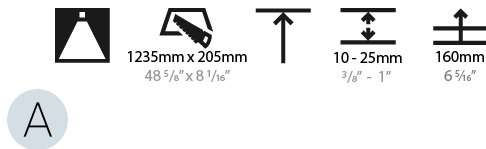

PHYSICAL

Shape: Oval
Length (mm): 1252
Length (in): 49 5/16
Width (mm): 222
Width (in): 8 3/4
Depth (mm): 150
Depth (in): 5 7/8
Ceiling Thickness (mm): 10 / 12.5 / 15 / 25
Ceiling Thickness (in): 3/8 or 1/2 or 9/16 or 1
Min. Recessing Depth (mm): 160
Min. Recessing Depth (in): 6 5/16
Weight (kg): 7.634
Weight (lbs): 16.80
Diffuser: PMMA - Opal or Micro-Prism
Fixture Finish: SSR / BKV / CWI / CRY / HAB / UFT / ITA / RUA / FTG / MYG / LOD / PUS / FRO / FUP / KIA / POP / BLS / SPG / MEY / GOH / CHC / COM / ABZ / JAG / OBR / MOS / ROR
Fixture Material: Extruded Aluminum / Steel
Cut-out Measurements: 1235mm / 48 5/8" x 205mm / 8 1/16"

ELECTRICAL

Lamp Type: LED (Zhaga Standard)
Input Wattage (W): 41.8
Total Output Wattage (W): 36
Dimming: Tri-Mode (Non-Dimming and Phase Dimming (120Vac only) and 0-10V Dimming)
Driver Included: Yes
Driver Location: Integrated
Driver Type: Constant Current - Universal
Driver Class: Class 2
Input Voltage (V): 120 - 277
Constant Current (MA): 500

LED

Color Temperature (°K): 3000 / 4000
Max. Delivered Lumen (lm): 2860 / 3140
CRI: >80 CRI
Lamp Life (hrs): 50000
Upon Request: Other CCT available

OPTICAL

RATINGS AND CERTIFICATIONS

Certified By: Certified for North American Standards
IP rating: IP20

PROJECT
TYPE
SPECIFIER
QUANTITY
DATE