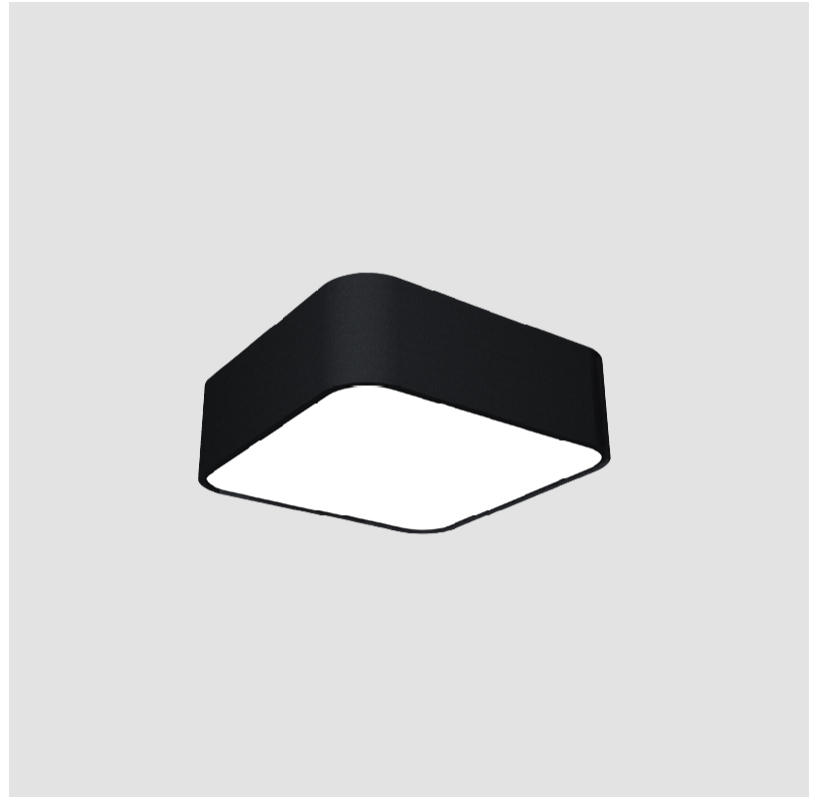

GENERAL

Series: Smoothy
Subseries: Smoothy Standard
Partner: Prolicht
Division: Architectural
Installation: Surface
Product Type: Ceiling Surface
Mounting Location: Ceiling
Light Distribution: Direct

PHYSICAL

Shape: Square
Length (mm): 370
Length (in): 14 ⁹/₁₆
Width (mm): 370
Width (in): 14 ⁹/₁₆
Height (mm): 120
Height (in): 4 ³/₄
Weight (kg): 3.458
Weight (lbs): 7.61
Diffuser: [PMMA - Opal or Micro-Prism](#)
Fixture Finish: [SSR / BKV / CWI / CRY / HAB / UFT / ITA / RUA / FTG / MYG / LOD / PUS / FRO / FUP / KIA / POP / BLS / SPG / MEY / GOH / CHC / COM / ABZ / JAG / OBR / MOS / ROR](#)
Fixture Material: [Extruded Aluminum / Steel](#)

ELECTRICAL

Lamp Type: LED (Zhaga Standard)
Input Wattage (W): 13.2
Total Output Wattage (W): 12
Dimming: [Non-Dimmable](#)
Driver Included: Yes
Driver Location: Integrated
Driver Type: Constant Current -Universal
Driver Class: Class 2
Input Voltage (V): 120 - 277
Constant Current (MA): 350
Upon Request: 0-10Vdc dimming / Phase dimming 120Vac only

LED

Color Temperature (°K): [3000 / 4000](#)
Max. Delivered Lumen (lm): 1380 / 1430
CRI: >80 CRI
Efficiency (%): 0.867
Lamp Life (hrs): 50000
Upon Request: Other CCT available

OPTICAL

RATINGS AND CERTIFICATIONS

Certified By: Certified for North American Standards
IP rating: IP20

PROJECT
TYPE
SPECIFIER
QUANTITY
DATE