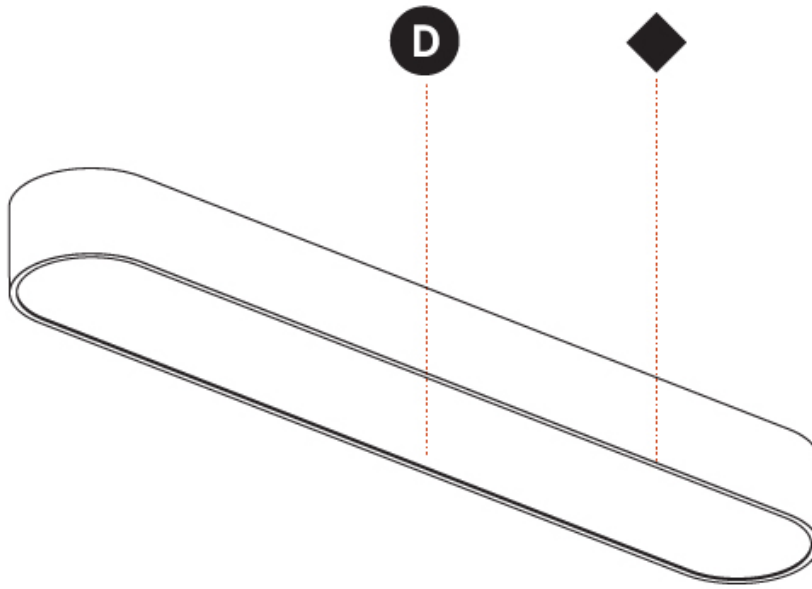

SMOOTHLINE SURFACE

A32970-

PROJECT _____

TYPE _____

SPECIFIER _____

QUANTITY _____

DATE _____