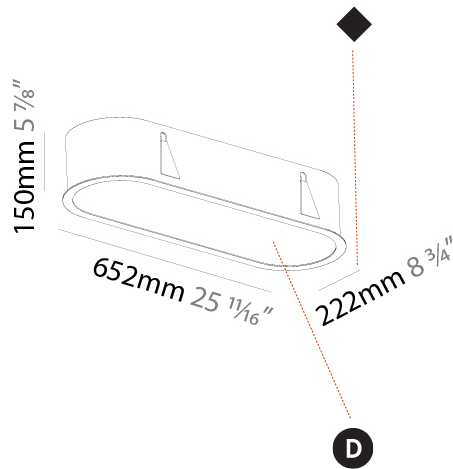

PHYSICAL

Shape: Oval
Length (mm): 652
Length (in): 25 11/16
Width (mm): 222
Width (in): 8 3/4
Depth (mm): 150
Depth (in): 5 7/8
Ceiling Thickness (mm): 10 / 12.5 / 15 / 25
Ceiling Thickness (in): 3/8 or 1/2 or 9/16 or 1
Min. Recessing Depth (mm): 160
Min. Recessing Depth (in): 6 5/16
Weight (kg): 4.033
Weight (lbs): 8.87
Diffuser: PMMA - Opal or Micro-Prism
Fixture Finish: SSR / BKV / CWI / CRY / HAB / UFT / ITA / RUA / FTG / MYG / LOD / PUS / FRO / FUP / KIA / POP / BLS / SPG / MEY / GOH / CHC / COM / ABZ / JAG / OBR / MOS / ROR
Fixture Material: Extruded Aluminum / Steel
Cut-out Measurements: 635mm / 25" x 205mm / 8 1/16"

ELECTRICAL

Lamp Type: LED (Zhaga Standard)
Input Wattage (W): 21
Total Output Wattage (W): 18
Dimming: Tri-Mode (Non-Dimming and Phase Dimming (120Vac only) and 0-10V Dimming)
Driver Included: Yes
Driver Location: Integrated
Driver Type: Constant Current - Universal
Driver Class: Class 2
Input Voltage (V): 120 - 277
Constant Current (MA): 500

LED

Color Temperature (°K): 3000 / 4000
Max. Delivered Lumen (lm): 1430 / 1570
CRI: >80 CRI
Lamp Life (hrs): 50000
Upon Request: Other CCT available

OPTICAL

RATINGS AND CERTIFICATIONS

Certified By: Certified for North American Standards
IP rating: IP20

PROJECT
TYPE
SPECIFIER
QUANTITY
DATE