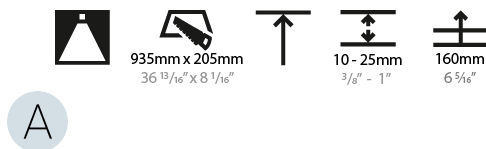

PHYSICAL

Shape: Oval
Length (mm): 952
Length (in): 37 1/2
Width (mm): 222
Width (in): 8 3/4
Depth (mm): 150
Depth (in): 5 7/8
Ceiling Thickness (mm): 10 / 12.5 / 15 / 25
Ceiling Thickness (in): 3/8 or 1/2 or 9/16 or 1
Min. Recessing Depth (mm): 160
Min. Recessing Depth (in): 6 5/16
Weight (kg): 5.93
Weight (lbs): 13.05
Diffuser: PMMA - Opal or Micro-Prism
Fixture Finish: SSR / BKV / CWI / CRY / HAB / UFT / ITA / RUA / FTG / MYG / LOD / PUS / FRO / FUP / KIA / POP / BLS / SPG / MEY / GOH / CHC / COM / ABZ / JAG / OBR / MOS / ROR
Fixture Material: Extruded Aluminum / Steel
Cut-out Measurements: 935mm / 36 13/16" x 205mm / 8 1/16"

ELECTRICAL

Lamp Type: LED (Zhaga Standard)
Input Wattage (W): 31.9
Total Output Wattage (W): 27
Dimming: Tri-Mode (Non-Dimming and Phase Dimming (120Vac only) and 0-10V Dimming)
Driver Included: Yes
Driver Location: Integrated
Driver Type: Constant Current - Universal
Driver Class: Class 2
Input Voltage (V): 120 - 277
Constant Current (MA): 500

LED

Color Temperature (°K): 3000 / 4000
Max. Delivered Lumen (lm): 2140 / 2350
CRI: >80 CRI
Lamp Life (hrs): 50000
Upon Request: Other CCT available

OPTICAL

RATINGS AND CERTIFICATIONS

Certified By: Certified for North American Standards
IP rating: IP20

PROJECT
TYPE
SPECIFIER
QUANTITY
DATE