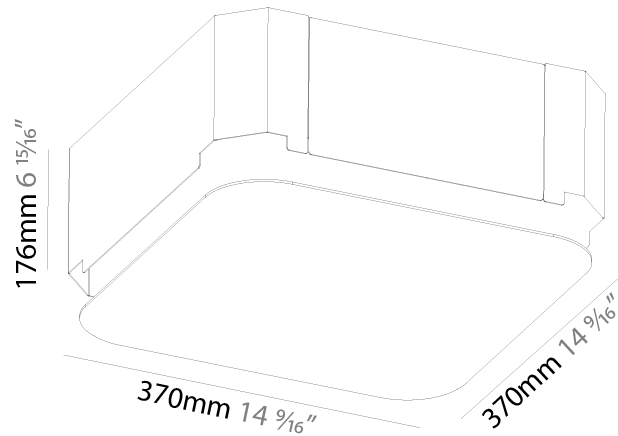

Series: Smoothy
Subseries: Smoothy Standard
Partner: Prolicht
Division: Architectural
Installation: Trimless
Product Type: Ceiling Recessed
Mounting Location: Ceiling
Light Distribution: Direct

PHYSICAL

Shape: Square
Length (mm): 370
Length (in): 14 9/16
Width (mm): 370
Width (in): 14 9/16
Depth (mm): 176
Depth (in): 6 15/16
Ceiling Thickness (mm): 10 / 12.5 / 15 / 25 / 30
Ceiling Thickness (in): 3/8 or 1/2 or 9/16 or 1 or 1 3/16
Min. Recessing Depth (mm): 200
Min. Recessing Depth (in): 7 7/8
Weight (kg): 4.236
Weight (lbs): 9.32
Diffuser: PMMA - Opal
Fixture Material: Extruded Aluminum / Steel
Cut-out Measurements: 405mm / 15 15/16" x 405mm 15 15/16"
Upon Request: Unique Sizes Unique Ceiling Thickness Unique Mounting Depth Spot Inserts

ELECTRICAL

Lamp Type: LED (Zhaga Standard)
Input Wattage (W): 13.2
Total Output Wattage (W): 12.4
Dimming: [Non-Dimmable](#)
Driver Included: Yes
Driver Location: Integrated
Driver Type: Constant Current - Universal
Driver Class: Class 2
Input Voltage (V): 120 - 277
Constant Current (MA): 350
Upon Request: (Not included - see components) Integral: 0-10Vdc dimming / Phase dimming 120Vac only

LED

[Color Temperature (°K): 3000 / 4000](#)
Max. Delivered Lumen (lm): 1090 / 1130
CRI: >80 CRI
Efficiency (%): 0.804
Lamp Life (hrs): 50000
Upon Request: Other CCT available

OPTICAL

RATINGS AND CERTIFICATIONS

Certified By: Certified for North American Standards
IP rating: IP20

200mm 7 7/8"   405mm x 405mm 15 15/16" x 15 15/16"   10 | 12 1/2 | 15 | 25 | 30mm 3/8" 1/2" 9/16" 1" 1 3/16"