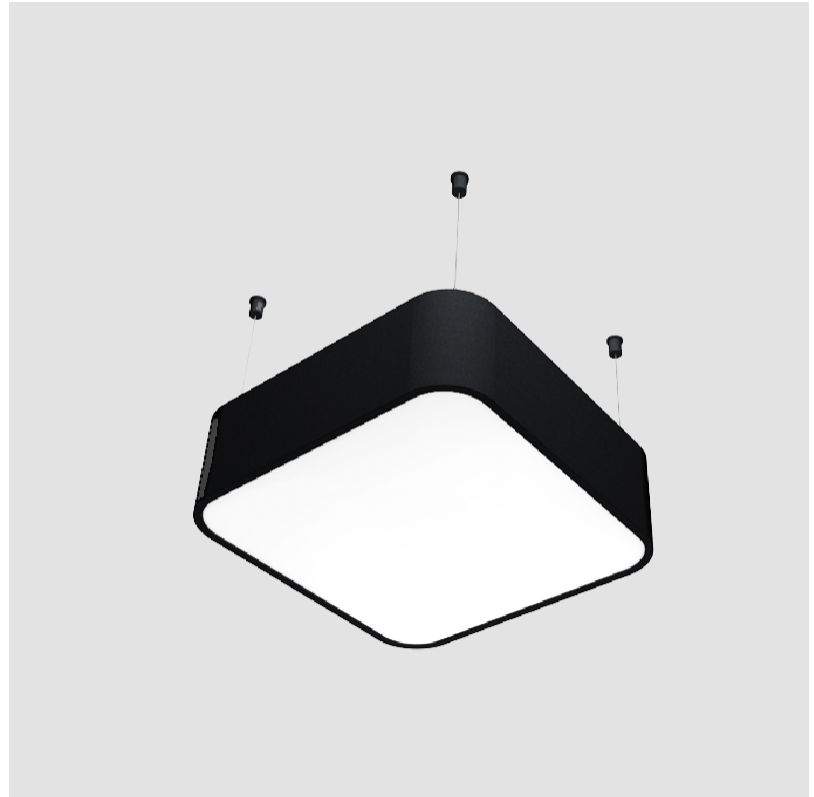

GENERAL

Series: Smoothy
Subseries: Smoothy Standard
Partner: Prolicht
Division: Architectural
Installation: Suspension
Product Type: Pendant
Mounting Location: Ceiling
Light Distribution: Direct

PHYSICAL

Shape: Square
Length (mm): 370
Length (in): 14 9/16
Width (mm): 370
Width (in): 14 9/16
Height (mm): 120
Height (in): 4 3/4
Max. Overall Height (mm): 2120
Max. Overall Height (in): 83 7/16
Weight (kg): 4.15
Weight (lbs): 9.13
Diffuser: PMMA - Opal or Micro-Prism
Fixture Finish: SSR / BKV / CWI / CRY / HAB / UFT / ITA / RUA / FTG / MYG / LOD / PUS / FRO / FUP / KIA / POP / BLS / SPG / MEY / GOH / CHC / COM / ABZ / JAG / OBR / MOS / ROR
Fixture Material: Extruded Aluminum / Steel
Cable Details: 2000mm / 78 3/4"

ELECTRICAL

Lamp Type: LED (Zhaga Standard)
Input Wattage (W): 12
Total Output Wattage (W): 10
Dimming: Non-Dimmable
Driver Included: Yes
Driver Location: Integrated
Driver Type: Constant Current - Universal
Driver Class: Class 2
Input Voltage (V): 120 - 277
Constant Current (MA): 350
Upon Request: (Not included - see components) Integral: 0-10Vdc dimming / Phase dimming 120Vac only

LED

Color Temperature (°K): 3000 / 4000
Max. Delivered Lumen (lm): 1380 / 1430
CRI: >80 CRI
Efficiency (%): 82.7
Lamp Life (hrs): 50000
Upon Request: Other CCT available

OPTICAL

RATINGS AND CERTIFICATIONS

Certified By: Certified for North American Standards
IP rating: IP20