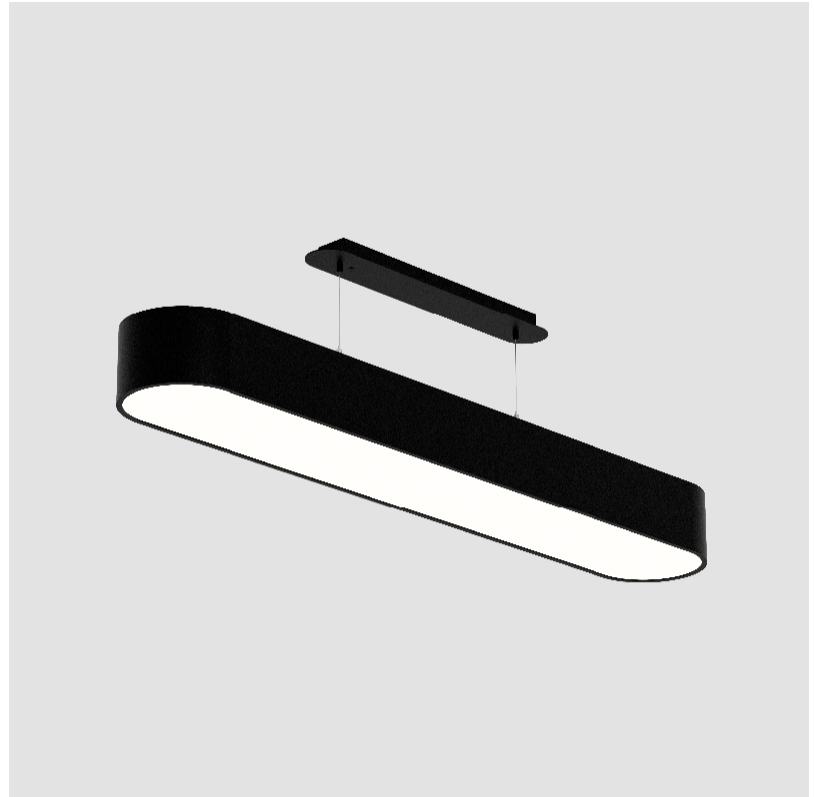

GENERAL

Series: Smoothy
Subseries: Smoothline
Partner: Prolicht
Division: Architectural
Installation: Suspension
Product Type: Pendant
Mounting Location: Ceiling
Light Distribution: Direct

PHYSICAL

Shape: Oblong
Length (mm): 1230
Length (in): 48 7/16
Width (mm): 200
Width (in): 7 7/8
Height (mm): 120
Height (in): 4 3/4
Max. Overall Height (mm): 2120
Max. Overall Height (in): 82 1/2
Weight (kg): 8.855
Weight (lbs): 19.48
Diffuser: [PMMA - Opal or Micro-Prism](#)
Fixture Finish: [SSR / BKV / CWI / CRY / HAB / UFT / ITA / RUA / FTG / MYG / LOD / PUS / FRO / FUP / KIA / POP / BLS / SPG / MEY / GOH / CHC / COM / ABZ / JAG / OBR / MOS / ROR](#)
Fixture Material: [Extruded Aluminum / Steel](#)
Cable Details: 2000mm / 78 3/4"

ELECTRICAL

Lamp Type: LED (Zhaga Standard)
Input Wattage (W): 42
Total Output Wattage (W): 38
Dimming: [Tri-Mode (Non-Dimming and Phase Dimming (120Vac only) and 0-10V Dimming)](#)
Driver Included: Yes
Driver Location: Integrated
Driver Type: Constant Current - Universal
Driver Class: Class 1
Input Voltage (V): 120 - 277
Constant Current (MA): 500

LED

Number of LEDs: 12
Color Temperature (°K): [3000 / 4000](#)
Max. Delivered Lumen (lm): 2920 / 3210
CRI: >80 CRI
Lamp Life (hrs): 50000
Upon Request: Other CCT available

OPTICAL

RATINGS AND CERTIFICATIONS

Certified By: Certified for North American Standards
IP rating: IP20