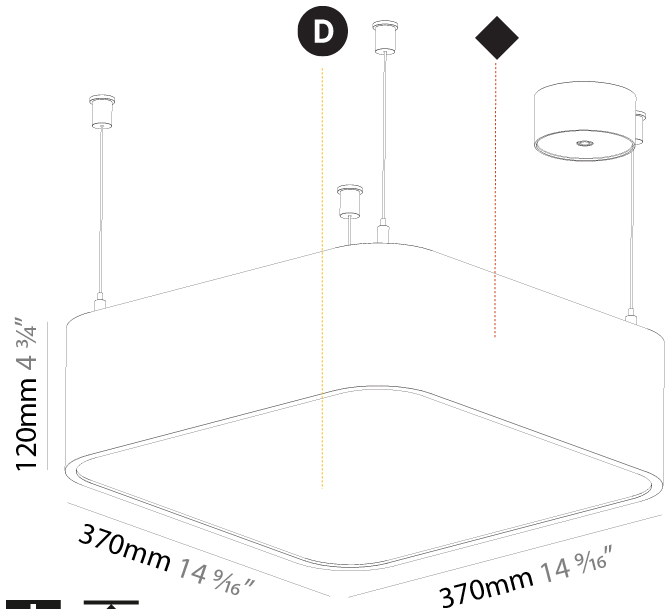

GENERAL

Series: Smoothy
Subseries: Smoothy Standard
Partner: Prolicht
Division: Architectural
Installation: Suspension
Product Type: Pendant
Mounting Location: Ceiling
Light Distribution: Direct

PHYSICAL

Shape: Square
Length (mm): 370
Length (in): 14 9/16
Width (mm): 370
Width (in): 14 9/16
Height (mm): 120
Height (in): 4 3/4
Max. Overall Height (mm): 2120
Max. Overall Height (in): 83 7/16
Weight (kg): 4.15
Weight (lbs): 9.13
Diffuser: PMMA - Opal or Micro-Prism
Fixture Finish: SSR / BKV / CWI / CRY / HAB / UFT / ITA / RUA / FTG / MYG / LOD / PUS / FRO / FUP / KIA / POP / BLS / SPG / MEY / GOH / CHC / COM / ABZ / JAG / OBR / MOS / ROR
Fixture Material: Extruded Aluminum / Steel
Cable Details: 2000mm / 78 3/4"

ELECTRICAL

Lamp Type: LED (Zhaga Standard)
Input Wattage (W): 12
Total Output Wattage (W): 10
Dimming: Non-Dimmable
Driver Included: Yes
Driver Location: Integrated
Driver Type: Constant Current - Universal
Driver Class: Class 2
Input Voltage (V): 120 - 277
Constant Current (MA): 350
Upon Request: (Not included - see components) Integral: 0-10Vdc dimming / Phase dimming 120Vac only

LED

Color Temperature (°K): 3000 / 4000
Max. Delivered Lumen (lm): 1380 / 1430
CRI: >80 CRI
Efficiency (%): 82.7
Lamp Life (hrs): 50000
Upon Request: Other CCT available

OPTICAL

RATINGS AND CERTIFICATIONS

Certified By: Certified for North American Standards
IP rating: IP20