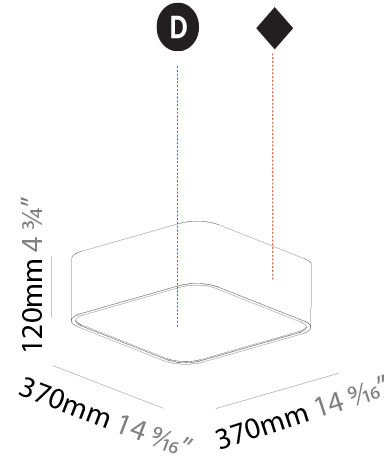

GENERAL

Series: Smoothy
Subseries: Smoothy Standard
Partner: Prolicht
Division: Architectural
Installation: Surface
Product Type: Ceiling Surface
Mounting Location: Ceiling
Light Distribution: Direct

PHYSICAL

Shape: Square
Length (mm): 370
Length (in): 14 ⁹/₁₆
Width (mm): 370
Width (in): 14 ⁹/₁₆
Height (mm): 120
Height (in): 4 ³/₄
Weight (kg): 3.458
Weight (lbs): 7.61
Diffuser: PMMA - Opal or Micro-Prism
Fixture Finish: SSR / BKV / CWI / CRY / HAB / UFT / ITA / RUA / FTG / MYG / LOD / PUS / FRO / FUP / KIA / POP / BLS / SPG / MEY / GOH / CHC / COM / ABZ / JAG / OBR / MOS / ROR
Fixture Material: Extruded Aluminum / Steel

ELECTRICAL

Lamp Type: LED (Zhaga Standard)
Input Wattage (W): 13.2
Total Output Wattage (W): 12
Dimming: Non-Dimmable
Driver Included: Yes
Driver Location: Integrated
Driver Type: Constant Current -Universal
Driver Class: Class 2
Input Voltage (V): 120 - 277
Constant Current (MA): 350
Upon Request: 0-10Vdc dimming / Phase dimming 120Vac only

LED

Color Temperature (°K): 3000 / 4000
Max. Delivered Lumen (lm): 1380 / 1430
CRI: >80 CRI
Efficiency (%): 0.867
Lamp Life (hrs): 50000
Upon Request: Other CCT available

OPTICAL

RATINGS AND CERTIFICATIONS

Certified By: Certified for North American Standards
IP rating: IP20

PROJECT
TYPE
SPECIFIER
QUANTITY
DATE