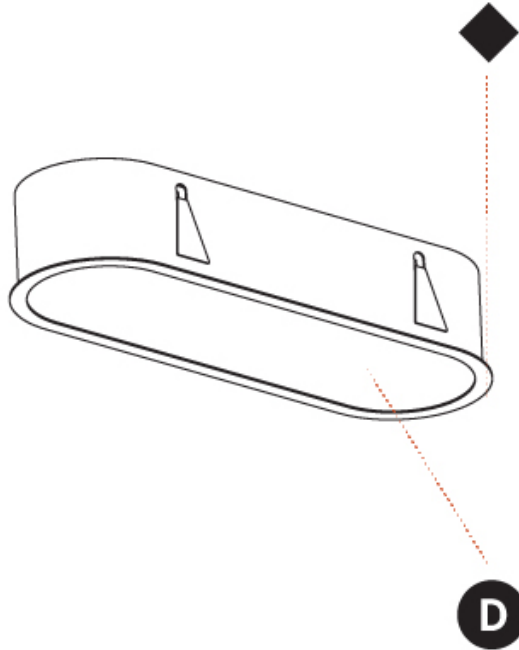

SMOOTHLINE RECESSED

A37749-

PROJECT	_____
TYPE	_____
SPECIFIER	_____
QUANTITY	_____
DATE	_____

A