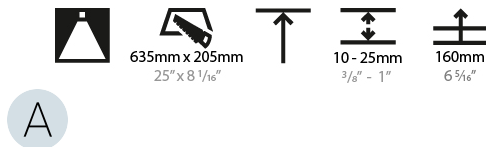

PHYSICAL

Shape: Oval
Length (mm): 652
Length (in): 25 11/16
Width (mm): 222
Width (in): 8 3/4
Depth (mm): 150
Depth (in): 5 7/8
Ceiling Thickness (mm): 10 / 12.5 / 15 / 25
Ceiling Thickness (in): 3/8 or 1/2 or 9/16 or 1
Min. Recessing Depth (mm): 160
Min. Recessing Depth (in): 6 5/16
Weight (kg): 4.033
Weight (lbs): 8.87
Diffuser: PMMA - Opal or Micro-Prism
Fixture Finish: SSR / BKV / CWI / CRY / HAB / UFT / ITA / RUA / FTG / MYG / LOD / PUS / FRO / FUP / KIA / POP / BLS / SPG / MEY / GOH / CHC / COM / ABZ / JAG / OBR / MOS / ROR
Fixture Material: Extruded Aluminum / Steel
Cut-out Measurements: 635mm / 25" x 205mm / 8 1/16"

ELECTRICAL

Lamp Type: LED (Zhaga Standard)
Input Wattage (W): 21
Total Output Wattage (W): 18
Dimming: Tri-Mode (Non-Dimming and Phase Dimming (120Vac only) and 0-10V Dimming)
Driver Included: Yes
Driver Location: Integrated
Driver Type: Constant Current - Universal
Driver Class: Class 2
Input Voltage (V): 120 - 277
Constant Current (MA): 500

LED

Color Temperature (°K): 3000 / 4000
Max. Delivered Lumen (lm): 1430 / 1570
CRI: >80 CRI
Lamp Life (hrs): 50000
Upon Request: Other CCT available

OPTICAL

RATINGS AND CERTIFICATIONS

Certified By: Certified for North American Standards
IP rating: IP20

PROJECT
TYPE
SPECIFIER
QUANTITY
DATE