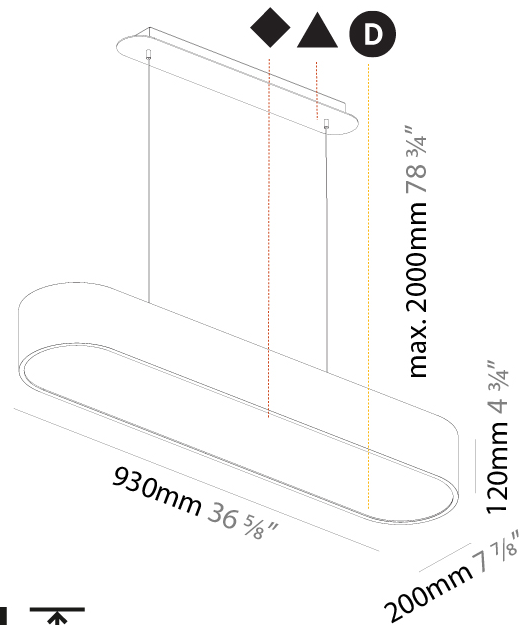

GENERAL

Series: Smoothy
Subseries: Smoothline
Partner: Prolicht
Division: Architectural
Installation: Suspension
Product Type: Pendant
Mounting Location: Ceiling
Light Distribution: Direct

PHYSICAL

Shape: Oval
Length (mm): 930
Length (in): 36 5/8
Width (mm): 200
Width (in): 7 7/8
Height (mm): 120
Height (in): 4 3/4
Max. Overall Height (mm): 2120
Max. Overall Height (in): 82 1/2
Weight (kg): 6.973
Weight (lbs): 15.34
Diffuser: PMMA - Opal or Micro-Prism
Fixture Finish: SSR / BKV / CWI / CRY / HAB / UFT / ITA / RUA / FTG / MYG / LOD / PUS / FRO / FUP / KIA / POP / BLS / SPG / MEY / GOH / CHC / COM / ABZ / JAG / OBR / MOS / ROR
Fixture Material: Extruded Aluminum / Steel
Cable Details: 2000mm / 78 3/4"

ELECTRICAL

Lamp Type: LED (Zhaga Standard)
Input Wattage (W): 31.5
Total Output Wattage (W): 27
Dimming: Tri-Mode (Non-Dimming and Phase Dimming (120Vac only) and 0-10V Dimming)
Driver Included: Yes
Driver Location: Integrated
Driver Type: Constant Current - Universal
Driver Class: Class 2
Input Voltage (V): 120 - 277
Constant Current (MA): 500

LED

Number of LEDs: 9
Color Temperature (°K): 3000 / 4000
Max. Delivered Lumen (lm): 2190 / 2410
CRI: >80 CRI
Lamp Life (hrs): 50000
Upon Request: Other CCT available

OPTICAL

RATINGS AND CERTIFICATIONS

Certified By: Certified for North American Standards
IP rating: IP20