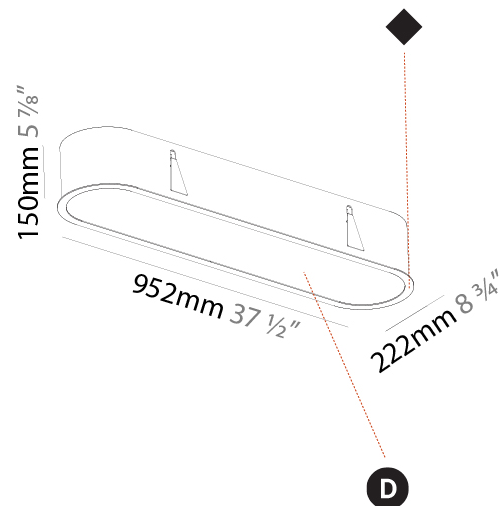

PHYSICAL

Shape: Oval
Length (mm): 952
Length (in): 37 1/2
Width (mm): 222
Width (in): 8 3/4
Depth (mm): 150
Depth (in): 5 7/8
Ceiling Thickness (mm): 10 / 12.5 / 15 / 25
Ceiling Thickness (in): 3/8 or 1/2 or 9/16 or 1
Min. Recessing Depth (mm): 160
Min. Recessing Depth (in): 6 5/16
Weight (kg): 5.93
Weight (lbs): 13.05
Diffuser: PMMA - Opal or Micro-Prism
Fixture Finish: SSR / BKV / CWI / CRY / HAB / UFT / ITA / RUA / FTG / MYG / LOD / PUS / FRO / FUP / KIA / POP / BLS / SPG / MEY / GOH / CHC / COM / ABZ / JAG / OBR / MOS / ROR
Fixture Material: Extruded Aluminum / Steel
Cut-out Measurements: 935mm / 36 13/16" x 205mm / 8 1/16"

ELECTRICAL

Lamp Type: LED (Zhaga Standard)
Input Wattage (W): 31.9
Total Output Wattage (W): 27
Dimming: Tri-Mode (Non-Dimming and Phase Dimming (120Vac only) and 0-10V Dimming)
Driver Included: Yes
Driver Location: Integrated
Driver Type: Constant Current - Universal
Driver Class: Class 2
Input Voltage (V): 120 - 277
Constant Current (MA): 500

LED

Color Temperature (°K): 3000 / 4000
Max. Delivered Lumen (lm): 2140 / 2350
CRI: >80 CRI
Lamp Life (hrs): 50000
Upon Request: Other CCT available

OPTICAL

RATINGS AND CERTIFICATIONS

Certified By: Certified for North American Standards
IP rating: IP20

PROJECT
TYPE
SPECIFIER
QUANTITY
DATE