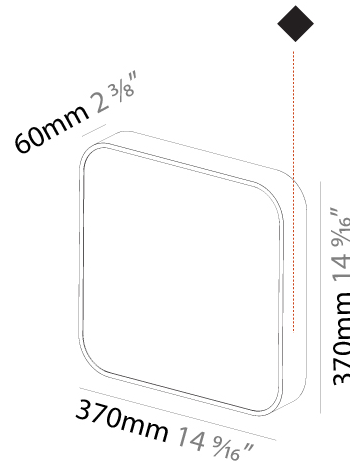

GENERAL

Series: Smoothy
Subseries: Smoothy Flat
Brand: Prolicht
Division: Architectural
Mounting Type: Surface
Mounting Location: Ceiling
Subcategory: Ambient

PHYSICAL

Shape: Square
Length (mm): 370
Length (in): 14 ⁹/₁₆
Height (mm): 370
Depth (mm): 60
Height (in): 14 ⁹/₁₆
Depth (in): 2 ³/₈
Light Distribution: Direct
Weight (kg): 3.16
Weight (lbs): 6.94
Diffuser: PMMA - Opal
Fixture Finish: [SSR / BKV / CWI / CRY / HAB / UFT / ITA / RUA / FTG / MYG / LOD / PUS / FRO / FUP / KIA / POP / BLS / SPG / MEY / GOH / GUM / CHC / COM / ABZ / JAG / OBR / MOS / ROR](#)
Fixture Material: Extruded Aluminum / Steel

ELECTRICAL

Lamp Type: LED (Zhaga Standard)
Input Wattage (W): 13.2
Total Output Wattage (W): 12
Dimming: [Non-Dimmable](#)
Driver Included: Yes
Driver Location: Integrated
Driver Type: Constant Current - Universal
Driver Class: Class 2
Input Voltage (V): 120 - 277
Constant Current (MA): 350
Upon Request: (Not included - see components) Integral: 0-10Vdc dimming / Phase dimming 120Vac only

LED

Color Temperature (°K): [3000 / 3500 / 4000](#)
Max. Delivered Lumen (lm): 1200 / 1225 / 1250
CRI: >80 CRI
Lamp Life (hrs): 50000

OPTICAL

RATINGS AND CERTIFICATIONS

Certified By: Certified for North American Standards
IP rating: IP20

PROJECT
TYPE
SPECIFIER
QUANTITY
DATE