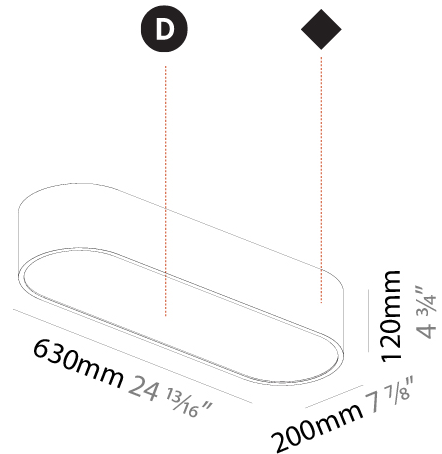

GENERAL

Series: Smoothy
Subseries: Smoothline
Brand: Prolicht
Division: Architectural
Mounting Type: Surface
Mounting Location: Ceiling
Subcategory: Ambient

PHYSICAL

Shape: Oval
Length (mm): 630
Length (in): 24 ¹³/₁₆
Width (mm): 200
Width (in): 7 ⁷/₈
Height (mm): 120
Height (in): 4 ³/₄
Light Distribution: Direct
Weight (kg): 3.403
Weight (lbs): 7.49
Diffuser: PMMA - Opal or Micro-Prism
Fixture Finish: SSR / BKV / CWI / CRY / HAB / UFT / ITA / RUA / FTG / MYG / LOD / PUS / FRO / FUP / KIA / POP / BLS / SPG / MEY / GOH / GUM / CHC / COM / ABZ / JAG / OBR / MOS / ROR
Fixture Material: Extruded Aluminum / Steel

ELECTRICAL

Lamp Type: LED (Zhaga Standard)
Input Wattage (W): 21
Total Output Wattage (W): 18
Dimming: Tri-Mode (Non-Dimming and Phase Dimming (120Vac only) and 0-10V Dimming)
Driver Included: Yes
Driver Location: Integrated
Driver Type: Constant Current - Universal
Driver Class: Class 2
Input Voltage (V): 120 - 277
Constant Current (MA): 500

LED

Color Temperature (°K): 3000 / 3500 / 4000
Max. Delivered Lumen (lm): 1460 / 1568 / 1600
CRI: >80 CRI
Lamp Life (hrs): 50000

OPTICAL

RATINGS AND CERTIFICATIONS

Certified By: Certified for North American Standards
IP rating: IP20

PROJECT
TYPE
SPECIFIER
QUANTITY
DATE