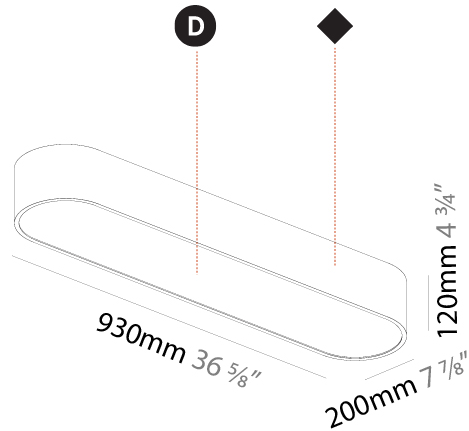

GENERAL

Series: Smoothy
Subseries: Smoothline
Brand: Prolicht
Division: Architectural
Mounting Type: Surface
Mounting Location: Ceiling
Subcategory: Ambient

PHYSICAL

Shape: Oval
Length (mm): 930
Length (in): 36 5/8
Width (mm): 200
Width (in): 7 7/8
Height (mm): 120
Height (in): 4 3/4
Light Distribution: Direct
Weight (kg): 5.108
Weight (lbs): 11.24
Diffuser: PMMA - Opal or Micro-Prism
Fixture Finish: SSR / BKV / CWI / CRY / HAB / UFT / ITA / RUA / FTG / MYG / LOD / PUS / FRO / FUP / KIA / POP / BLS / SPG / MEY / GOH / GUM / CHC / COM / ABZ / JAG / OBR / MOS / ROR
Fixture Material: Extruded Aluminum / Steel

ELECTRICAL

Lamp Type: LED (Zhaga Standard)
Input Wattage (W): 31.5
Total Output Wattage (W): 27
Dimming: Tri-Mode (Non-Dimming and Phase Dimming (120Vac only) and 0-10V Dimming)
Driver Included: Yes
Driver Location: Integrated
Driver Type: Constant Current - Universal
Driver Class: Class 2
Input Voltage (V): 120 - 277
Constant Current (MA): 500

LED

Color Temperature (°K): 3000 / 3500 / 4000
Max. Delivered Lumen (lm): 2190 / 2362 / 2410
CRI: >80 CRI
Lamp Life (hrs): 50000

OPTICAL

RATINGS AND CERTIFICATIONS

Certified By: Certified for North American Standards
IP rating: IP20

PROJECT _____
TYPE _____
SPECIFIER _____
QUANTITY _____
DATE _____