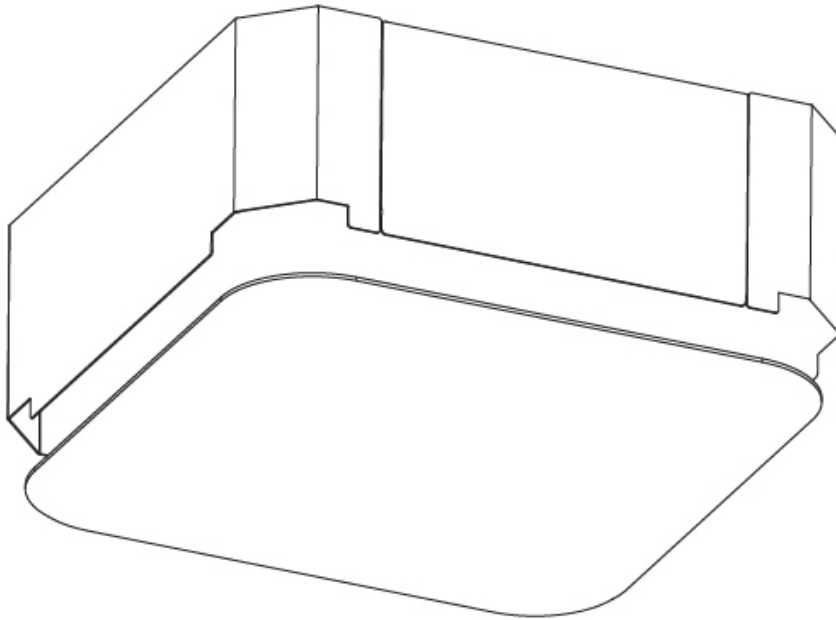

SMOOTHY STANDARD TRIMLESS

A36697-

PROJECT	_____
TYPE	_____
SPECIFIER	_____
QUANTITY	_____
DATE	_____