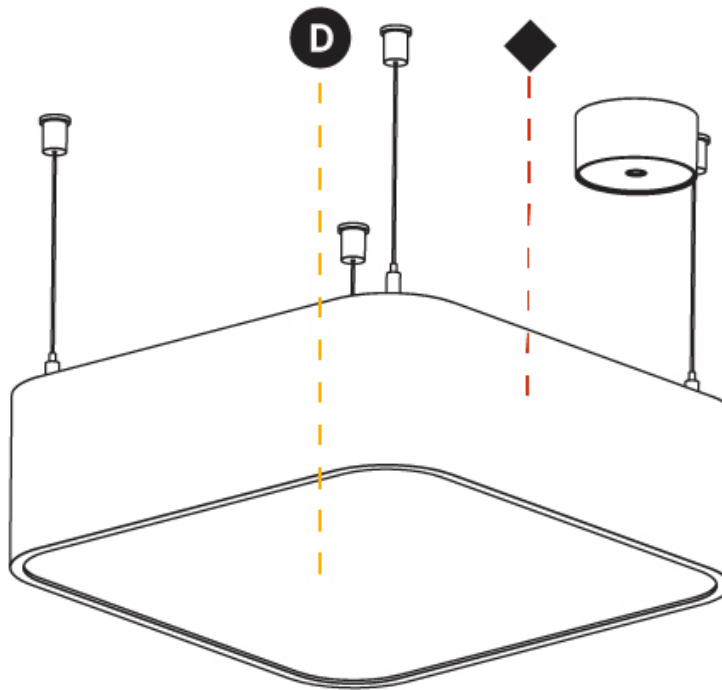

SMOOTHY STANDARD SUSPENSION

A31672-

PROJECT _____

TYPE _____

SPECIFIER _____

QUANTITY _____

DATE _____

A