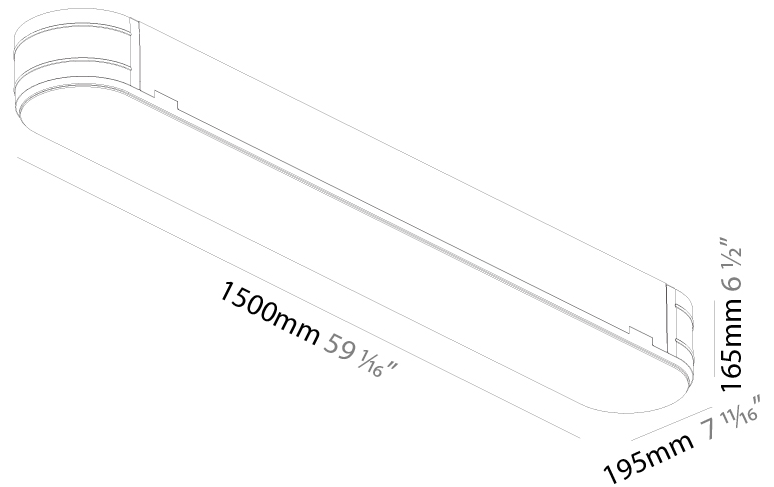

GENERAL

Series: Smoothy
Subseries: Smoothline
Brand: Prolicht
Division: Architectural
Mounting Type: Trimless
Mounting Location: Ceiling
Subcategory: Ambient

PHYSICAL

Shape: Oval
Length (mm): 1500
Length (in): 59 1/16
Width (mm): 195
Width (in): 7 11/16
Depth (mm): 165
Depth (in): 6 1/2
Ceiling Thickness (mm): 10 / 12.5 / 15 / 25 / 30
Ceiling Thickness (in): 3/8 or 1/2 or 9/16 or 1 or 1 3/16
Min. Recessing Depth (mm): 180
Min. Recessing Depth (in): 7 1/16
Light Distribution: Direct
Weight (kg): 9.4
Weight (lbs): 20.68
Diffuser: PMMA - Opal
Fixture Material: Extruded Aluminum / Steel
Cut-out Measurements: 1535mm / 60 7/16" x 230mm / 9 1/16"
Upon Request: Unique Sizes Unique Ceiling Thickness Unique Mounting Depth Spot Inserts

ELECTRICAL

Lamp Type: LED (Zhaga Standard)
Input Wattage (W): 52.5
Total Output Wattage (W): 45
Dimming: Tri-Mode (Non-Dimming and Phase Dimming (120Vac only) and 0-10V Dimming)
Driver Included: Yes
Driver Location: Integrated
Driver Type: Constant Current - Universal
Driver Class: Class 2
Input Voltage (V): 120 - 277
Constant Current (MA): 500

LED

Color Temperature (*K): 3000 / 3500 / 4000
Max. Delivered Lumen (lm): 3890 / 4194 / 4280
CRI: >80 CRI
Lamp Life (hrs): 50000
Upon Request: RGB-W Tunable White Special Color Temperature CRI90

OPTICAL

RATINGS AND CERTIFICATIONS

Certified By: Certified for North American Standards
IP rating: IP20

PROJECT
TYPE
SPECIFIER
QUANTITY
DATE

1535mm x 230mm
60 7/16" x 9 1/16"

10 | 12 1/2 | 15 | 25 | 30mm
3/8" | 1/2" | 9/16" | 1" | 3/16"