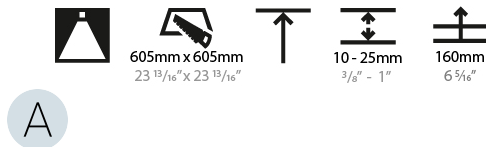

PHYSICAL

Shape: Square
Length (mm): 622
Length (in): 24 1/2
Width (mm): 622
Width (in): 24 1/2
Height (mm): 150
Height (in): 5 7/8
Ceiling Thickness (mm): 10 / 12.5 / 15 / 25
Ceiling Thickness (in): 3/8 or 1/2 or 9/16 or 1
Min. Recessing Depth (mm): 160
Min. Recessing Depth (in): 6 5/16
Light Distribution: Direct
Weight (kg): 12.317
Weight (lbs): 27.10
Diffuser: PMMA - Opal or Micro-Prism
Fixture Finish: SSR / BKV / CWI / CRY / HAB / UFT / ITA / RUA / FTG / MYG / LOD / PUS / FRO / FUP / KIA / POP / BLS / SPG / MEY / GOH / GUM / CHC / COM / ABZ / JAG / OBR / MOS / ROR
Fixture Material: Extruded Aluminum / Steel
Cut-out Measurements: 605mm / 23 13/16" x 605mm / 23 13/16"

ELECTRICAL

Lamp Type: LED (Zhaga Standard)
Input Wattage (W): 55
Total Output Wattage (W): 49.7
Dimming: Non-Dimmable
Driver Included: Yes
Driver Location: Integrated
Driver Type: Constant Current - Universal
Driver Class: Class 2
Input Voltage (V): 120 - 277
Constant Current (MA): 350
Upon Request: (Not included - see components) Integral: 0-10Vdc dimming / Phase dimming 120Vac only

LED

Color Temperature (°K): 3000 / 3500 / 4000
Max. Delivered Lumen (lm): 5520 / 5606 / 5720
Nominal Lumen (lm): 6680lm
CRI: >80 CRI
Efficiency (%): 0.827
Lamp Life (hrs): 50000

OPTICAL

RATINGS AND CERTIFICATIONS

Certified By: Certified for North American Standards
IP rating: IP20