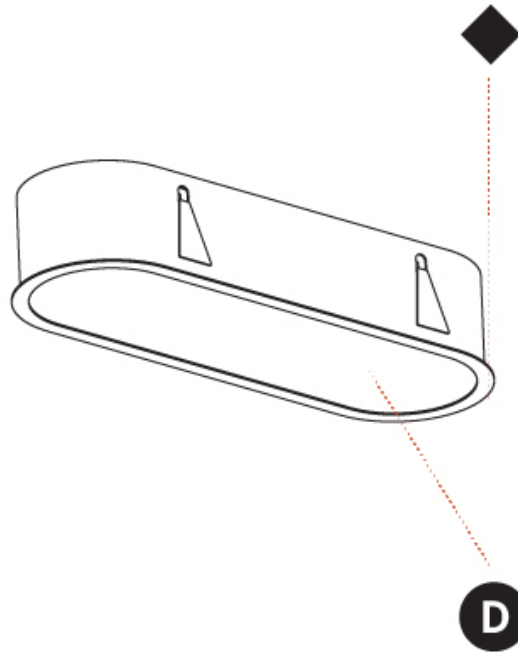

SMOOTHLINE RECESSED

A37749-

PROJECT _____

TYPE _____

SPECIFIER _____

QUANTITY _____

DATE _____

A