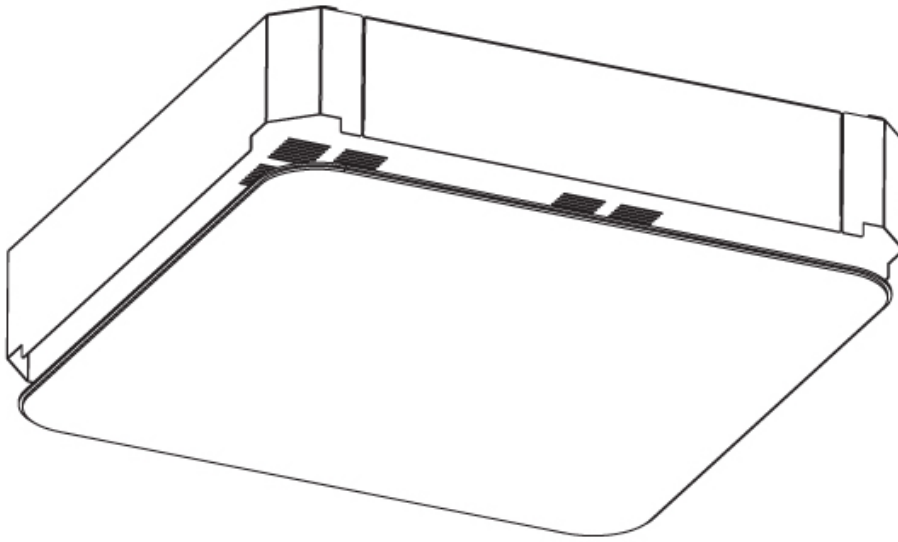

SMOOTHY STANDARD TRIMLESS

A37652-

PROJECT

TYPE

SPECIFIER

QUANTITY

DATE