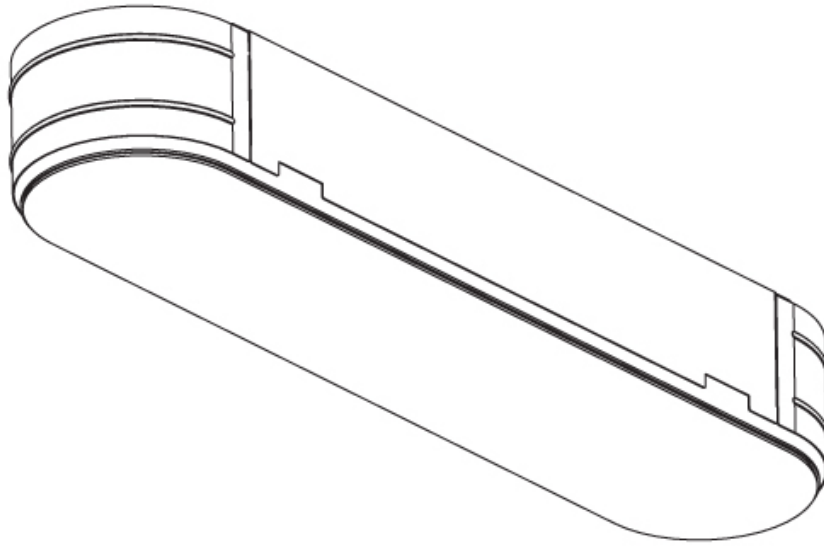

A37516-

PROJECT	_____
TYPE	_____
SPECIFIER	_____
QUANTITY	_____
DATE	_____