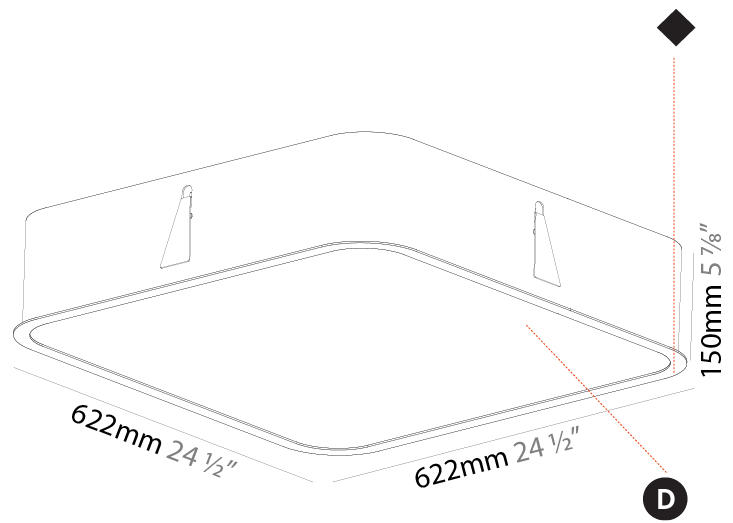

PHYSICAL

Shape: Square
Length (mm): 622
Length (in): 24 1/2
Width (mm): 622
Width (in): 24 1/2
Height (mm): 150
Height (in): 5 7/8
Ceiling Thickness (mm): 10 / 12.5 / 15 / 25
Ceiling Thickness (in): 3/8 or 1/2 or 9/16 or 1
Min. Recessing Depth (mm): 160
Min. Recessing Depth (in): 6 5/16
Light Distribution: Direct
Weight (kg): 12.317
Weight (lbs): 27.10
Diffuser: PMMA - Opal or Micro-Prism
Fixture Finish: SSR / BKV / CWI / CRY / HAB / UFT / ITA / RUA / FTG / MYG / LOD / PUS / FRO / FUP / KIA / POP / BLS / SPG / MEY / GOH / GUM / CHC / COM / ABZ / JAG / OBR / MOS / ROR
Fixture Material: Extruded Aluminum / Steel
Cut-out Measurements: 605mm / 23 13/16" x 605mm / 23 13/16"

ELECTRICAL

Lamp Type: LED (Zhaga Standard)
Input Wattage (W): 55
Total Output Wattage (W): 49.7
Dimming: Non-Dimmable
Driver Included: Yes
Driver Location: Integrated
Driver Type: Constant Current - Universal
Driver Class: Class 2
Input Voltage (V): 120 - 277
Constant Current (MA): 350
Upon Request: (Not included - see components) Integral: 0-10Vdc dimming / Phase dimming 120Vac only

LED

Color Temperature (°K): 3000 / 3500 / 4000
Max. Delivered Lumen (lm): 5520 / 5606 / 5720
Nominal Lumen (lm): 6680lm
CRI: >80 CRI
Efficiency (%): 0.827
Lamp Life (hrs): 50000

OPTICAL

RATINGS AND CERTIFICATIONS

Certified By: Certified for North American Standards
IP rating: IP20