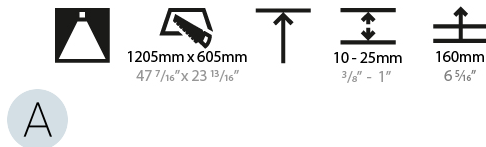

PHYSICAL

Shape: Square
Length (mm): 1222
Length (in): 48 7/8
Width (mm): 622
Width (in): 24 1/2
Height (mm): 150
Height (in): 5 7/8
Ceiling Thickness (mm): 10 / 12.5 / 15 / 25
Ceiling Thickness (in): 3/8 or 1/2 or 9/16 or 1
Min. Recessing Depth (mm): 160
Min. Recessing Depth (in): 6 5/16
Light Distribution: Direct
Weight (kg): 24.4
Weight (lbs): 53.68
Diffuser: PMMA - Opal or Micro-Prism
Fixture Finish: SSR / BKV / CWI / CRY / HAB / UFT / ITA / RUA / FTG / MYG / LOD / PUS / FRO / FUP / KIA / POP / BLS / SPG / MEY / GOH / GUM / CHC / COM / ABZ / JAG / OBR / MOS / ROR
Fixture Material: Extruded Aluminum / Steel
Cut-out Measurements: 1205mm / 47 7/16" x 605mm / 23 13/16"

ELECTRICAL

Lamp Type: LED (Zhaga Standard)
Input Wattage (W): 108.9
Total Output Wattage (W): 99
Dimming: Non-Dimmable
Driver Included: Yes
Driver Location: Integrated
Driver Type: Constant Current - Universal
Driver Class: Class 2
Input Voltage (V): 120 - 277
Constant Current (MA): 350
Upon Request: (Not included - see components) Integral: 0-10Vdc dimming / Phase dimming 120Vac only

LED

Color Temperature (°K): 3000 / 3500 / 4000
Max. Delivered Lumen (lm): 11050 / 11221 / 11450
CRI: >80 CRI
Efficiency (%): 0.827
Lamp Life (hrs): 50000

OPTICAL

RATINGS AND CERTIFICATIONS

Certified By: Certified for North American Standards
IP rating: IP20