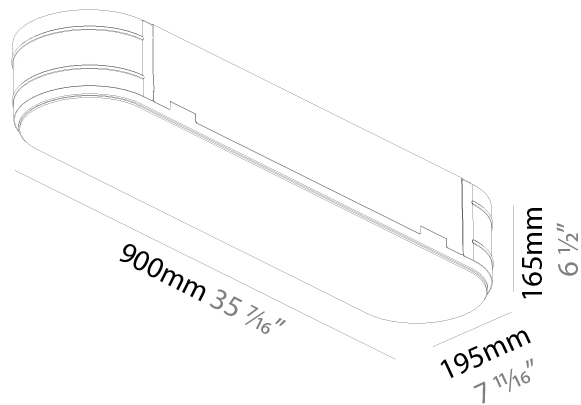

GENERAL

Series: Smoothy
Subseries: Smoothline
Brand: Prolicht
Division: Architectural
Mounting Type: Trimless
Mounting Location: Ceiling
Subcategory: Ambient

PHYSICAL

Shape: Oval
Length (mm): 900
Length (in): 35 7/16
Width (mm): 195
Width (in): 7 13/16
Depth (mm): 165
Depth (in): 6 1/2
Ceiling Thickness (mm): 10 / 12.5 / 15 / 25 / 30
Ceiling Thickness (in): 3/8 or 1/2 or 9/16 or 1 or 1 3/16
Min. Recessing Depth (mm): 180
Min. Recessing Depth (in): 7 1/16
Light Distribution: Direct
Weight (kg): 5.756
Weight (lbs): 12.66
Diffuser: PMMA - Opal
Fixture Material: Extruded Aluminum / Steel
Cut-out Measurements: 935mm / 36 15/16" x 230mm / 9 1/16"
Upon Request: Unique Sizes Unique Ceiling Thickness Unique Mounting Depth Spot Inserts

ELECTRICAL

Lamp Type: LED (Zhaga Standard)
Input Wattage (W): 31.5
Total Output Wattage (W): 27
Dimming: Tri-Mode (Non-Dimming and Phase Dimming (120Vac only) and 0-10V Dimming)
Driver Included: Yes
Driver Location: Integrated
Driver Type: Constant Current - Universal
Driver Class: Class 2
Input Voltage (V): 120 - 277
Constant Current (MA): 500

LED

Color Temperature (*K): 3000 / 3500 / 4000
Max. Delivered Lumen (lm): 2340 / 2518 / 2570
CRI: >80 CRI
Lamp Life (hrs): 50000
Upon Request: RGB-W Tunable White Special Color Temperature CRI90

OPTICAL

RATINGS AND CERTIFICATIONS

Certified By: Certified for North American Standards
IP rating: IP20

PROJECT
TYPE
SPECIFIER
QUANTITY
DATE

935mm x 230mm
36 13/16" x 9 1/16"

10 | 12 1/2 | 15 | 25 | 30mm
3/8" | 1/2" | 9/16" | 1" | 3/16"