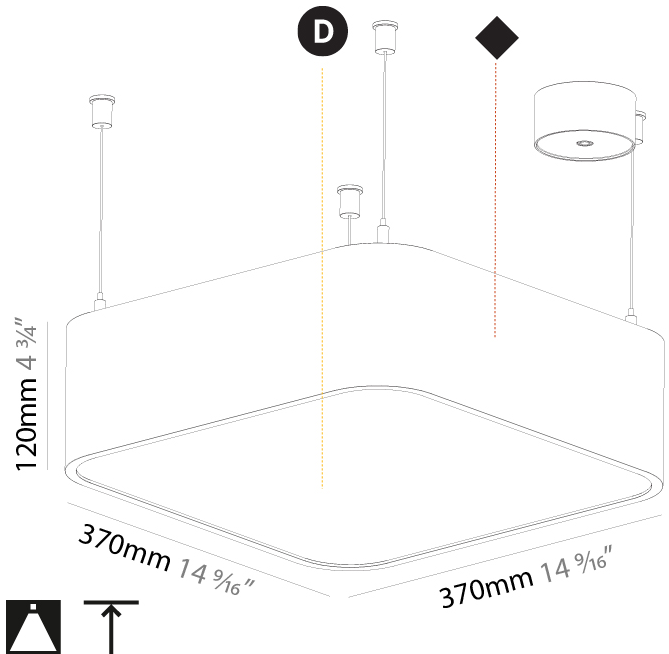

GENERAL

Series: Smoothy
Subseries: Smoothy Standard
Brand: Prolicht
Division: Architectural
Mounting Type: Suspension
Mounting Location: Ceiling
Subcategory: Ambient

PHYSICAL

Shape: Square
Length (mm): 370
Length (in): 14 ³/₁₆
Width (mm): 370
Width (in): 14 ³/₁₆
Height (mm): 120
Height (in): 4 ³/₄
Max. Overall Height (mm): 2120
Max. Overall Height (in): 83 ⁷/₁₆
Light Distribution: Direct
Weight (kg): 4.15
Weight (lbs): 9.13
Diffuser: PMMA - Opal or Micro-Prism
Fixture Finish: SSR / BKV / CWI / CRY / HAB / UFT / ITA / RUA / FTG / MYG / LOD / PUS / FRO / FUP / KIA / POP / BLS / SPG / MEY / GOH / GUM / CHC / COM / ABZ / JAG / OBR / MOS / ROR
Fixture Material: Extruded Aluminum / Steel
Cable Details: 2000mm / 78 3/4"

ELECTRICAL

Lamp Type: LED (Zhaga Standard)
Input Wattage (W): 12
Total Output Wattage (W): 10
Dimming: Non-Dimmable
Driver Included: Yes
Driver Location: Integrated
Driver Type: Constant Current - Universal
Driver Class: Class 2
Input Voltage (V): 120 - 277
Constant Current (MA): 350
Upon Request: (Not included - see components) Integral: 0-10Vdc dimming / Phase dimming 120Vac only

LED

Color Temperature (°K): 3000 / 3500 / 4000
Max. Delivered Lumen (lm): 1380 / 1401 / 1430
CRI: >80 CRI
Efficiency (%): 82.7
Lamp Life (hrs): 50000

OPTICAL

RATINGS AND CERTIFICATIONS

Certified By: Certified for North American Standards
IP rating: IP20