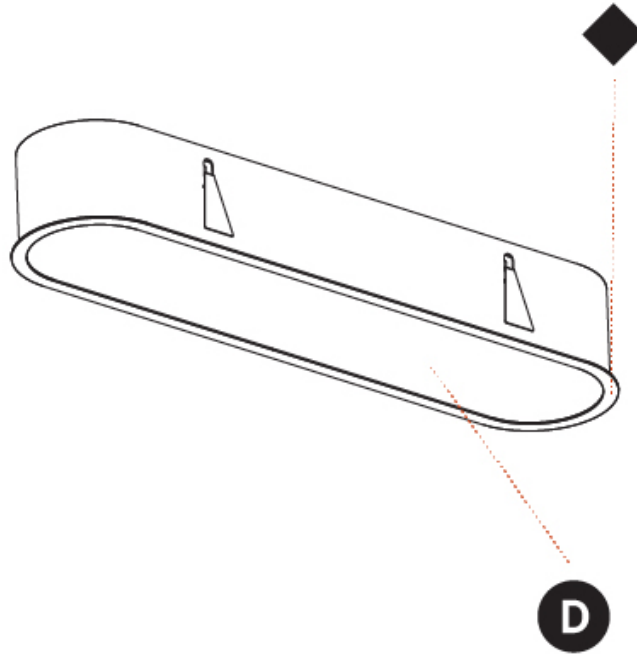

SMOOTHLINE RECESSED

A37756-

PROJECT

TYPE

SPECIFIER

QUANTITY

DATE

A