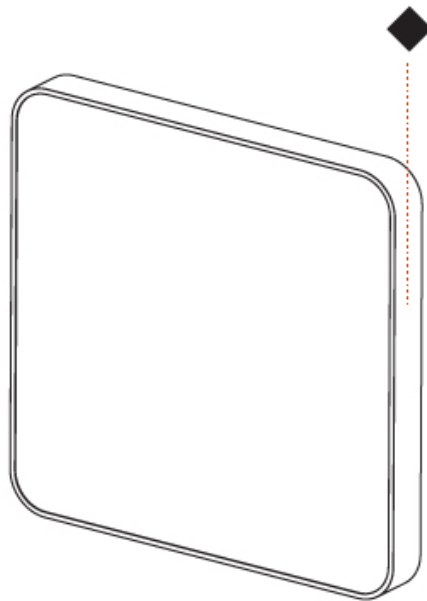

SMOOTHY FLAT SURFACE

A3D050-

PROJECT

TYPE

SPECIFIER

QUANTITY

DATE