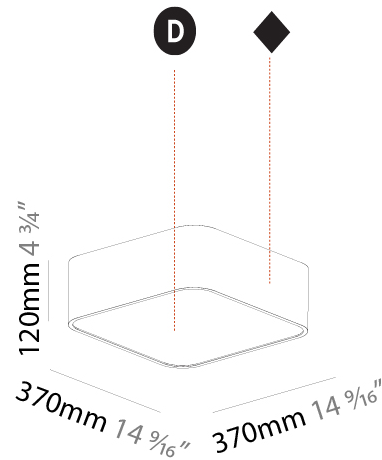

GENERAL

Series: Smoothy
Subseries: Smoothy Standard
Brand: Prolicht
Division: Architectural
Mounting Type: Surface
Mounting Location: Ceiling
Subcategory: Ambient

PHYSICAL

Shape: Square
Length (mm): 370
Length (in): 14 ⁹/₁₆
Width (mm): 370
Width (in): 14 ⁹/₁₆
Height (mm): 120
Height (in): 4 ³/₄
Light Distribution: Direct
Weight (kg): 3.458
Weight (lbs): 7.61
Diffuser: PMMA - Opal or Micro-Prism
Fixture Finish: SSR / BKV / CWI / CRY / HAB / UFT / ITA / RUA / FTG / MYG / LOD / PUS / FRO / FUP / KIA / POP / BLS / SPG / MEY / GOH / GUM / CHC / COM / ABZ / JAG / OBR / MOS / ROR
Fixture Material: Extruded Aluminum / Steel

ELECTRICAL

Lamp Type: LED (Zhaga Standard)
Input Wattage (W): 13.2
Total Output Wattage (W): 12
Dimming: Non-Dimmable
Driver Included: Yes
Driver Location: Integrated
Driver Type: Constant Current -Universal
Driver Class: Class 2
Input Voltage (V): 120 - 277
Constant Current (MA): 350
Upon Request: 0-10Vdc dimming / Phase dimming 120Vac only

LED

Color Temperature (°K): 3000 / 3500 / 4000
Max. Delivered Lumen (lm): 1380 / 1401 / 1430
CRI: >80 CRI
Efficiency (%): 0.867
Lamp Life (hrs): 50000

OPTICAL

RATINGS AND CERTIFICATIONS

Certified By: Certified for North American Standards
IP rating: IP20