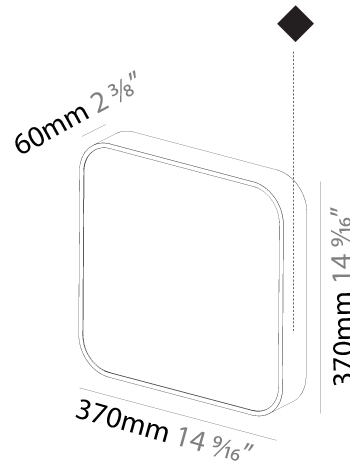

GENERAL

Series: Smoothy
Subseries: Smoothy Flat
Brand: Prolight
Division: Architectural
Mounting Type: Surface
Mounting Location: Ceiling
Subcategory: Ambient

PHYSICAL

Shape: Square
Length (mm): 370
Length (in): 14 ⁹/₁₆
Height (mm): 370
Depth (mm): 60
Height (in): 14 ⁹/₁₆
Depth (in): 2 ³/₈
Light Distribution: Direct
Weight (kg): 3.16
Weight (lbs): 6.94
Diffuser: PMMA - Opal
Fixture Finish: SSR / BKV / CWI / CRY / HAB / UFT / ITA / RUA / FTG / MYG / LOD / PUS / FRO / FUP / KIA / POP / BLS / SPG / MEY / GOH / GUM / CHC / COM / ABZ / JAG / OBR / MOS / ROR
Fixture Material: Extruded Aluminum / Steel

ELECTRICAL

Lamp Type: LED (Zhaga Standard)
Input Wattage (W): 13.2
Total Output Wattage (W): 12
Dimming: Non-Dimmable
Driver Included: Yes
Driver Location: Integrated
Driver Type: Constant Current - Universal
Driver Class: Class 2
Input Voltage (V): 120 - 277
Constant Current (MA): 350
Upon Request: (Not included - see components) Integral: 0-10Vdc dimming / Phase dimming 120Vac only

LED

Color Temperature (°K): 3000 / 3500 / 4000
Max. Delivered Lumen (lm): 1200 / 1225 / 1250
CRI: >80 CRI
Lamp Life (hrs): 50000

OPTICAL

RATINGS AND CERTIFICATIONS

Certified By: Certified for North American Standards
IP rating: IP20

PROJECT
TYPE
SPECIFIER
QUANTITY
DATE