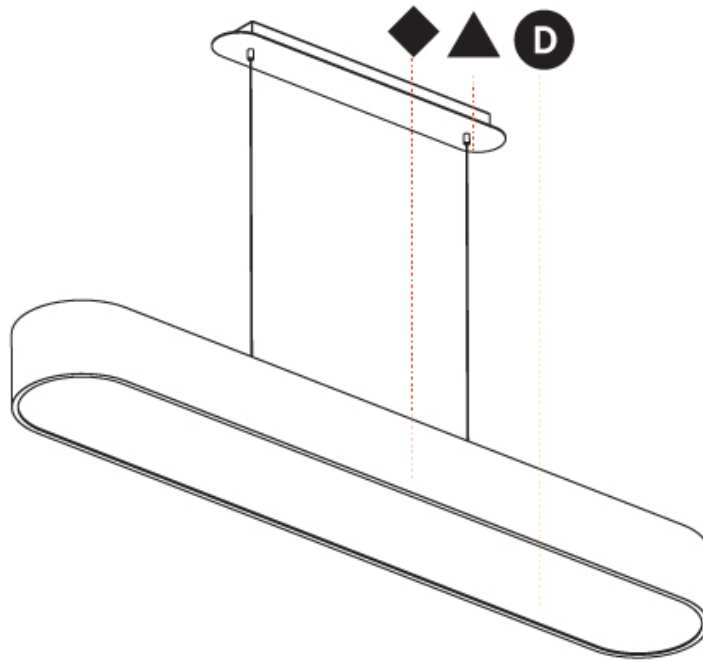

SMOOTHLINE SUSPENSION

A30273-

PROJECT

TYPE

SPECIFIER

QUANTITY

DATE

A