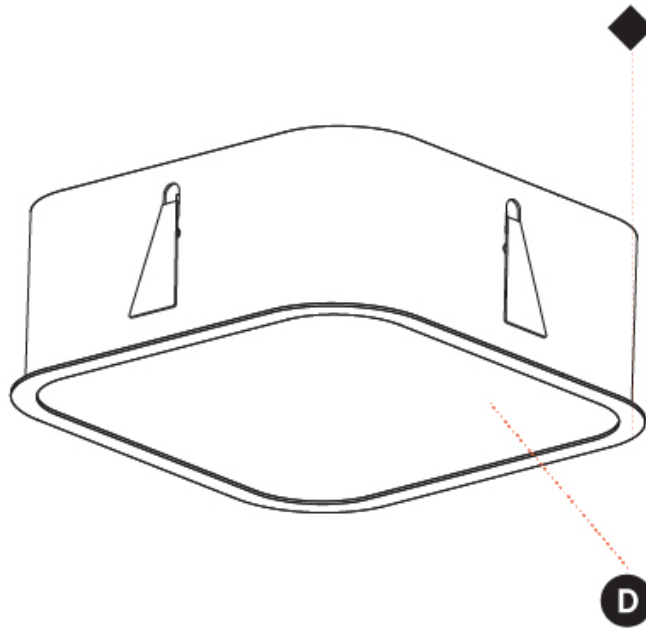

SMOOTHY STANDARD RECESSED

A37595-

PROJECT _____

TYPE _____

SPECIFIER _____

QUANTITY _____

DATE _____