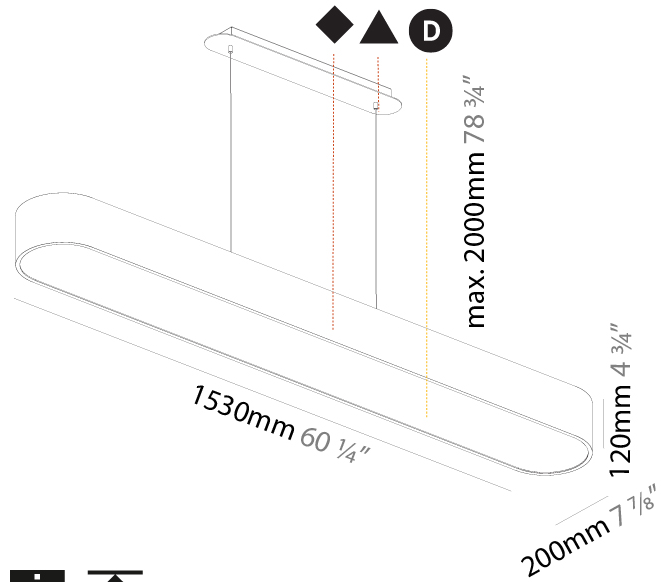

GENERAL

Series: Smoothy
Subseries: Smoothline
Brand: Prolicht
Division: Architectural
Mounting Type: Suspension
Mounting Location: Ceiling
Subcategory: Profile

PHYSICAL

Shape: Oblong
Length (mm): 1530
Length (in): 60 1/4
Width (mm): 200
Width (in): 7 7/8
Height (mm): 120
Height (in): 4 3/4
Max. Overall Height (mm): 2120
Max. Overall Height (in): 82 1/2
Light Distribution: Direct
Weight (kg): 10.765
Weight (lbs): 23.73
Diffuser: PMMA - Opal or Micro-Prism
Fixture Finish: SSR / BKV / CWI / CRY / HAB / UFT / ITA / RUA / FTG / MYG / LOD / PUS / FRO / FUP / KIA / POP / BLS / SPG / MEY / GOH / GUM / CHC / COM / ABZ / JAG / OBR / MOS / ROR
Fixture Material: Extruded Aluminum / Steel
Cable Details: 2000mm / 78 3/4"

ELECTRICAL

Lamp Type: LED (Zhaga Standard)
Input Wattage (W): 52.5
Total Output Wattage (W): 45
Dimming: Tri-Mode (Non-Dimming and Phase Dimming (120Vac only) and 0-10V Dimming)
Driver Included: Yes
Driver Location: Integrated
Driver Type: Constant Current - Universal
Driver Class: Class 2
Input Voltage (V): 120 - 277
Constant Current (MA): 500

LED

Number of LEDs: 15
Color Temperature (°K): 3000 / 3500 / 4000
Max. Delivered Lumen (lm): 3650 / 3930 / 4010
CRI: >80 CRI
Lamp Life (hrs): 50000

OPTICAL

RATINGS AND CERTIFICATIONS

Certified By: Certified for North American Standards
IP rating: IP20