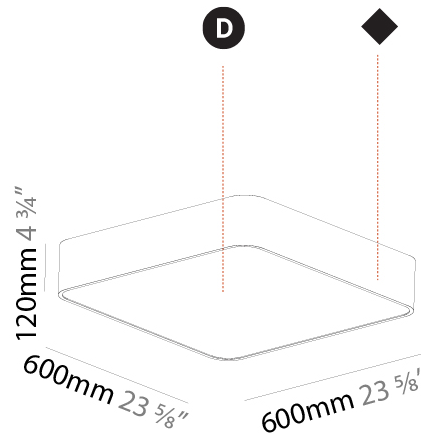

GENERAL

Series: Smoothy
Subseries: Smoothy Standard
Brand: Prolicht
Division: Architectural
Mounting Type: Surface
Mounting Location: Ceiling
Subcategory: Ambient

PHYSICAL

Shape: Square
Length (mm): 600
Length (in): 23 5/8
Width (mm): 600
Width (in): 23 5/8
Height (mm): 120
Height (in): 4 3/4
Light Distribution: Direct
Weight (kg): 11.315
Weight (lbs): 24.89
Diffuser: PMMA - Opal or Micro-Prism
Fixture Finish: SSR / BKV / CWI / CRY / HAB / UFT / ITA / RUA / FTG / MYG / LOD / PUS / FRO / FUP / KIA / POP / BLS / SPG / MEY / GOH / GUM / CHC / COM / ABZ / JAG / OBR / MOS / ROR
Fixture Material: Extruded Aluminum / Steel

ELECTRICAL

Lamp Type: LED (Zhaga Standard)
Input Wattage (W): 55
Total Output Wattage (W): 49.7
Dimming: Non-Dimmable
Driver Included: Yes
Driver Location: Integrated
Driver Type: Constant Current - Universal
Driver Class: Class 2
Input Voltage (V): 120 - 277
Constant Current (mA): 350
Upon Request: (Not included - see components) Integral: 0-10Vdc dimming / Phase dimming 120Vac only

LED

Color Temperature (°K): 3000 / 3500 / 4000
Max. Delivered Lumen (lm): 5520 / 5606 / 5720
CRI: >80 CRI
Efficiency (%): 0.867
Lamp Life (hrs): 50000

OPTICAL

RATINGS AND CERTIFICATIONS

Certified By: Certified for North American Standards
IP rating: IP20