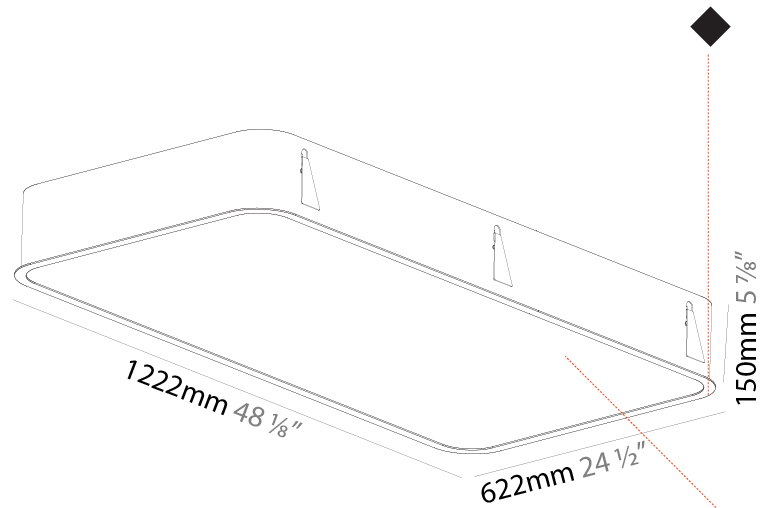

PHYSICAL

Shape: Square
Length (mm): 1222
Length (in): 48 7/8
Width (mm): 622
Width (in): 24 1/2
Height (mm): 150
Height (in): 5 7/8
Ceiling Thickness (mm): 10 / 12.5 / 15 / 25
Ceiling Thickness (in): 3/8 or 1/2 or 9/16 or 1
Min. Recessing Depth (mm): 160
Min. Recessing Depth (in): 6 5/16
Light Distribution: Direct
Weight (kg): 24.4
Weight (lbs): 53.68
Diffuser: PMMA - Opal or Micro-Prism
Fixture Finish: SSR / BKV / CWI / CRY / HAB / UFT / ITA / RUA / FTG / MYG / LOD / PUS / FRO / FUP / KIA / POP / BLS / SPG / MEY / GOH / GUM / CHC / COM / ABZ / JAG / OBR / MOS / ROR
Fixture Material: Extruded Aluminum / Steel
Cut-out Measurements: 1205mm / 47 7/16" x 605mm / 23 13/16"

ELECTRICAL

Lamp Type: LED (Zhaga Standard)
Input Wattage (W): 108.9
Total Output Wattage (W): 99
Dimming: Non-Dimmable
Driver Included: Yes
Driver Location: Integrated
Driver Type: Constant Current - Universal
Driver Class: Class 2
Input Voltage (V): 120 - 277
Constant Current (MA): 350
Upon Request: (Not included - see components) Integral: 0-10Vdc dimming / Phase dimming 120Vac only

LED

Color Temperature (°K): 3000 / 3500 / 4000
Max. Delivered Lumen (lm): 11050 / 11221 / 11450
CRI: >80 CRI
Efficiency (%): 0.827
Lamp Life (hrs): 50000

OPTICAL

RATINGS AND CERTIFICATIONS

Certified By: Certified for North American Standards
IP rating: IP20