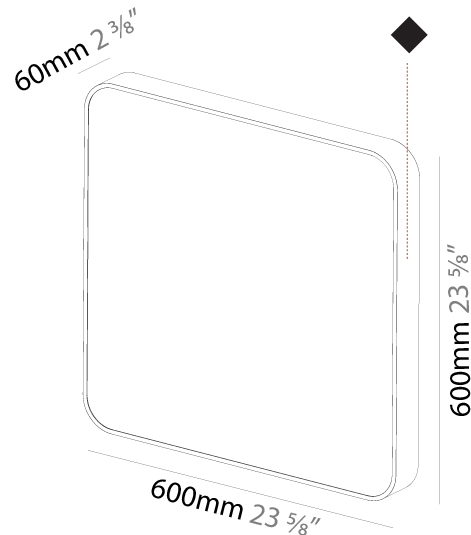

GENERAL

Series: Smoothy
Subseries: Smoothy Flat
Brand: Prolicht
Division: Architectural
Mounting Type: Surface
Mounting Location: Ceiling
Subcategory: Ambient

PHYSICAL

Shape: Square
Length (mm): 600
Length (in): 23 5/8
Height (mm): 600
Depth (mm): 60
Height (in): 23 5/8
Depth (in): 2 3/8
Light Distribution: Direct
Weight (kg): 8.458
Weight (lbs): 18.61
Diffuser: PMMA - Opal
Fixture Finish: SSR / BKV / CWI / CRY / HAB / UFT / ITA / RUA / FTG / MYG / LOD / PUS / FRO / FUP / KIA / POP / BLS / SPG / MEY / GOH / GUM / CHC / COM / ABZ / JAG / OBR / MOS / ROR
Fixture Material: Extruded Aluminum / Steel

ELECTRICAL

Lamp Type: LED (Zhaga Standard)
Input Wattage (W): 55
Total Output Wattage (W): 49.7
Dimming: Non-Dimmable
Driver Included: Yes
Driver Location: Integrated
Driver Type: Constant Current - Universal
Driver Class: Class 2
Input Voltage (V): 120 - 277
Constant Current (MA): 350
Upon Request: (Not included - see components) Integral: 0-10Vdc dimming / Phase dimming 120Vac only

LED

Color Temperature (°K): 3000 / 3500 / 4000
Max. Delivered Lumen (lm): 4810 / 4880 / 4980
CRI: >80 CRI
Lamp Life (hrs): 50000

OPTICAL

RATINGS AND CERTIFICATIONS

Certified By: Certified for North American Standards
IP rating: IP20