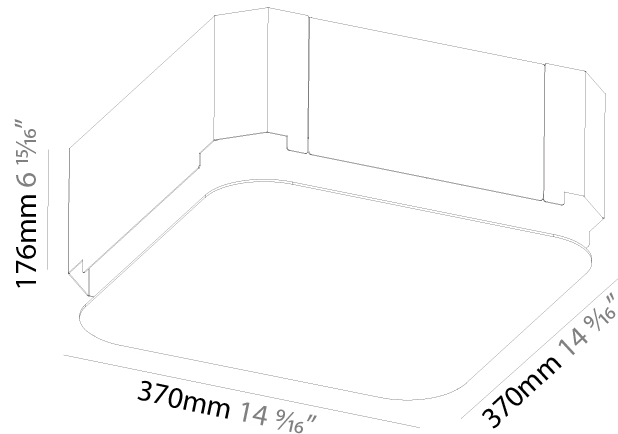

PHYSICAL

Shape: Square
Length (mm): 370
Length (in): 14 9/16
Width (mm): 370
Width (in): 14 9/16
Depth (mm): 176
Depth (in): 6 15/16
Ceiling Thickness (mm): 10 / 12.5 / 15 / 25 / 30
Ceiling Thickness (in): 3/8 or 1/2 or 9/16 or 1 or 1 3/16
Min. Recessing Depth (mm): 200
Min. Recessing Depth (in): 7 7/8
Light Distribution: Direct
Weight (kg): 4.236
Weight (lbs): 9.32
Diffuser: PMMA - Opal
Fixture Material: Extruded Aluminum / Steel
Cut-out Measurements: 405mm / 15 15/16" x 405mm 15 15/16"
Upon Request: Unique Sizes Unique Ceiling Thickness Unique Mounting Depth Spot Inserts

ELECTRICAL

Lamp Type: LED (Zhaga Standard)
Input Wattage (W): 13.2
Total Output Wattage (W): 12.4
Dimming: Non-Dimmable
Driver Included: Yes
Driver Location: Integrated
Driver Type: Constant Current - Universal
Driver Class: Class 2
Input Voltage (V): 120 - 277
Constant Current (MA): 350
Upon Request: (Not included - see components) Integral: 0-10Vdc dimming / Phase dimming 120Vac only

LED

Color Temperature (°K): 3000 / 3500 / 4000
Max. Delivered Lumen (lm): 1090 / 1107 / 1130
CRI: >80 CRI
Efficiency (%): 0.804
Lamp Life (hrs): 50000
Upon Request: RGB-W Tunable White Special Color Temperature CRI90

OPTICAL

RATINGS AND CERTIFICATIONS

Certified By: Certified for North American Standards
IP rating: IP20

200mm 7 7/8" 405mm x 405mm 15 15/16" x 15 15/16" 10 | 12 1/2 | 15 | 25 | 30mm 3/8" 1/2" 9/16" 1" 1 3/16"