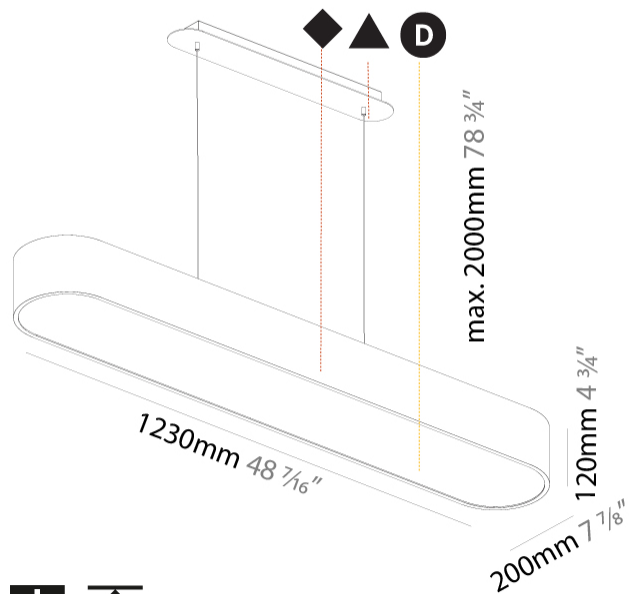

GENERAL

Series: Smoothy
Subseries: Smoothline
Brand: Prolicht
Division: Architectural
Mounting Type: Suspension
Mounting Location: Ceiling
Subcategory: Profile

PHYSICAL

Shape: Oblong
Length (mm): 1230
Length (in): 48 7/16
Width (mm): 200
Width (in): 7 7/8
Height (mm): 120
Height (in): 4 3/4
Max. Overall Height (mm): 2120
Max. Overall Height (in): 82 1/2
Light Distribution: Direct
Weight (kg): 8.855
Weight (lbs): 19.48
Diffuser: PMMA - Opal or Micro-Prism
Fixture Finish: SSR / BKV / CWI / CRY / HAB / UFT / ITA / RUA / FTG / MYG / LOD / PUS / FRO / FUP / KIA / POP / BLS / SPG / MEY / GOH / GUM / CHC / COM / ABZ / JAG / OBR / MOS / ROR
Fixture Material: Extruded Aluminum / Steel
Cable Details: 2000mm / 78 3/4"

ELECTRICAL

Lamp Type: LED (Zhaga Standard)
Input Wattage (W): 42
Total Output Wattage (W): 38
Dimming: Tri-Mode (Non-Dimming and Phase Dimming (120Vac only) and 0-10V Dimming)
Driver Included: Yes
Driver Location: Integrated
Driver Type: Constant Current - Universal
Driver Class: Class 1
Input Voltage (V): 120 - 277
Constant Current (MA): 500

LED

Number of LEDs: 12
Color Temperature (°K): 3000 / 3500 / 4000
Max. Delivered Lumen (lm): 2920 / 3146 / 3210
CRI: >80 CRI
Lamp Life (hrs): 50000

OPTICAL

RATINGS AND CERTIFICATIONS

Certified By: Certified for North American Standards
IP rating: IP20