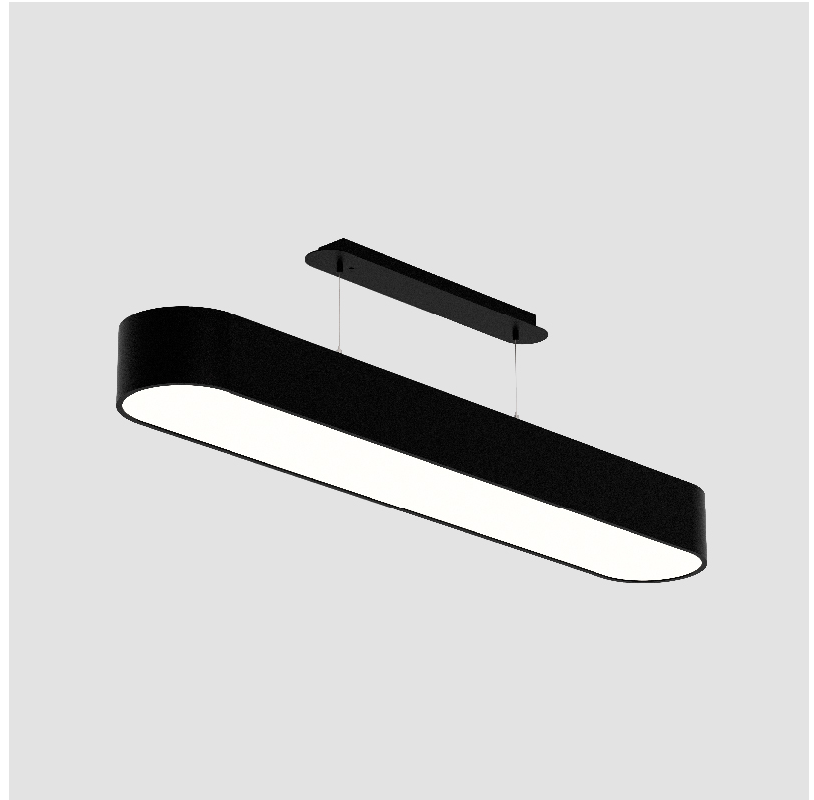

GENERAL

Series: Smoothy
Subseries: Smoothline
Brand: Prolicht
Division: Architectural
Mounting Type: Suspension
Mounting Location: Ceiling
Subcategory: Profile

PHYSICAL

Shape: Oblong
Length (mm): 1230
Length (in): 48 7/16
Width (mm): 200
Width (in): 7 7/8
Height (mm): 120
Height (in): 4 3/4
Max. Overall Height (mm): 2120
Max. Overall Height (in): 82 1/2
Light Distribution: Direct
Weight (kg): 8.855
Weight (lbs): 19.48
Diffuser: PMMA - Opal or Micro-Prism
Fixture Finish: SSR / BKV / CWI / CRY / HAB / UFT / ITA / RUA / FTG / MYG / LOD / PUS / FRO / FUP / KIA / POP / BLS / SPG / MEY / GOH / GUM / CHC / COM / ABZ / JAG / OBR / MOS / ROR
Fixture Material: Extruded Aluminum / Steel
Cable Details: 2000mm / 78 3/4"

ELECTRICAL

Lamp Type: LED (Zhaga Standard)
Input Wattage (W): 42
Total Output Wattage (W): 38
Dimming: Tri-Mode (Non-Dimming and Phase Dimming (120Vac only) and 0-10V Dimming)
Driver Included: Yes
Driver Location: Integrated
Driver Type: Constant Current - Universal
Driver Class: Class 1
Input Voltage (V): 120 - 277
Constant Current (MA): 500

LED

Number of LEDs: 12
Color Temperature (°K): 3000 / 3500 / 4000
Max. Delivered Lumen (lm): 2920 / 3146 / 3210
CRI: >80 CRI
Lamp Life (hrs): 50000

OPTICAL

RATINGS AND CERTIFICATIONS

Certified By: Certified for North American Standards
IP rating: IP20