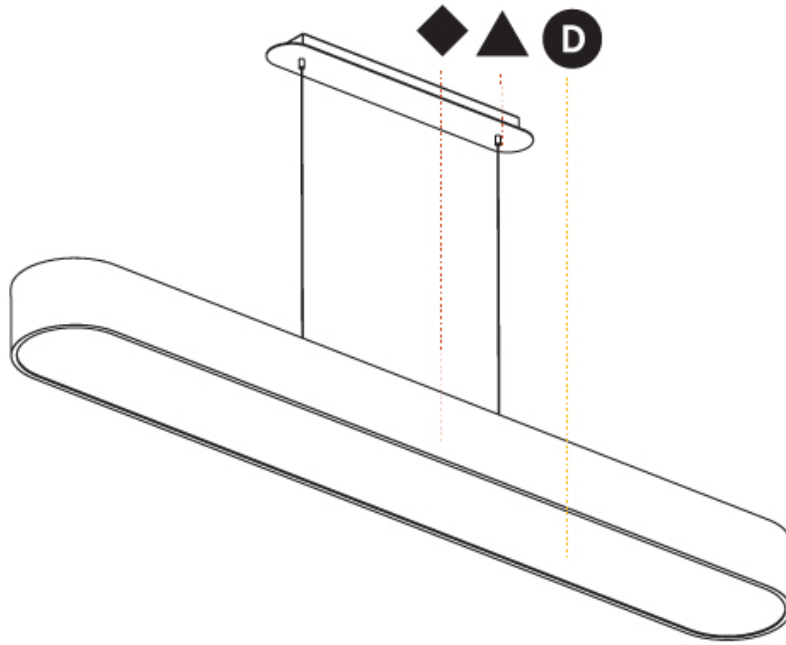

SMOOTHLINE SUSPENSION

A30275-

PROJECT

TYPE

SPECIFIER

QUANTITY

DATE

A