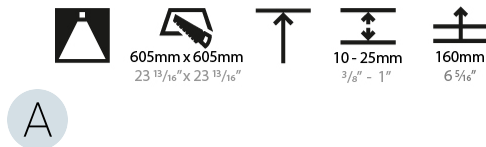

PHYSICAL

Shape: Square
Length (mm): 622
Length (in): 24 1/2
Width (mm): 622
Width (in): 24 1/2
Height (mm): 150
Height (in): 5 7/8
Ceiling Thickness (mm): 10 / 12.5 / 15 / 25
Ceiling Thickness (in): 3/8 or 1/2 or 9/16 or 1
Min. Recessing Depth (mm): 160
Min. Recessing Depth (in): 6 5/16
Light Distribution: Direct
Weight (kg): 12.317
Weight (lbs): 27.10
Diffuser: PMMA - Opal or Micro-Prism
Fixture Finish: SSR / BKV / CWI / CRY / HAB / UFT / ITA / RUA / FTG / MYG / LOD / PUS / FRO / FUP / KIA / POP / BLS / SPG / MEY / GOH / GUM / CHC / COM / ABZ / JAG / OBR / MOS / ROR
Fixture Material: Extruded Aluminum / Steel
Cut-out Measurements: 605mm / 23 13/16" x 605mm / 23 13/16"

ELECTRICAL

Lamp Type: LED (Zhaga Standard)
Input Wattage (W): 55
Total Output Wattage (W): 49.7
Dimming: Non-Dimmable
Driver Included: Yes
Driver Location: Integrated
Driver Type: Constant Current - Universal
Driver Class: Class 2
Input Voltage (V): 120 - 277
Constant Current (MA): 350
Upon Request: (Not included - see components) Integral: 0-10Vdc dimming / Phase dimming 120Vac only

LED

Color Temperature (°K): 3000 / 3500 / 4000
Max. Delivered Lumen (lm): 5520 / 5606 / 5720
Nominal Lumen (lm): 6680lm
CRI: >80 CRI
Efficiency (%): 0.827
Lamp Life (hrs): 50000

OPTICAL

RATINGS AND CERTIFICATIONS

Certified By: Certified for North American Standards
IP rating: IP20