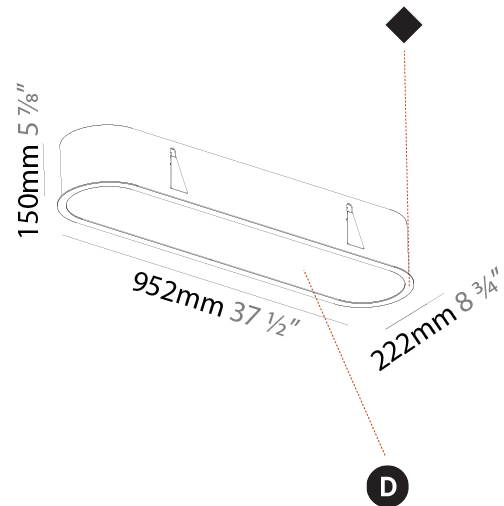

GENERAL

Series: Smoothy
 Subseries: Smoothline
 Brand: Prolicht
 Division: Architectural
 Mounting Type: Recessed
 Mounting Location: Ceiling
 Subcategory: Ambient

PHYSICAL

Shape: Oval
 Length (mm): 952
 Length (in): 37 1/2
 Width (mm): 222
 Width (in): 8 3/4
 Depth (mm): 150
 Depth (in): 5 7/8
 Ceiling Thickness (mm): 10 / 12.5 / 15 / 25
 Ceiling Thickness (in): 3/8 or 1/2 or 9/16 or 1
 Min. Recessing Depth (mm): 160
 Min. Recessing Depth (in): 6 5/16
 Light Distribution: Direct
 Weight (kg): 5.93
 Weight (lbs): 13.05
 Diffuser: PMMA - Opal or Micro-Prism
 Fixture Finish: SSR / BKV / CWI / CRY / HAB / UFT / ITA / RUA / FTG / MYG / LOD / PUS / FRO / FUP / KIA / POP / BLS / SPG / MEY / GOH / GUM / CHC / COM / ABZ / JAG / OBR / MOS / ROR
 Fixture Material: Extruded Aluminum / Steel
 Cut-out Measurements: 935mm / 36 13/16" x 205mm / 8 1/16"

PROJECT
TYPE
SPECIFIER
QUANTITY
DATE

935mm x 205mm
 36 13/16" x 8 1/16"

10 - 25mm
 3/8" - 1"

160mm
 6 5/16"

SMOOTHLINE RECESSED

A37756-

PROJECT

TYPE

PROJECT
TYPE
SPECIFIER
QUANTITY
DATE

1235mm x 205mm
 48 5/8" x 8 1/16"

10 - 25mm
 3/8" - 1"

160mm
 6 5/16"

SMOOTHLINE RECESSED

A37757-

PROJECT	_____
TYPE	_____
SPECIFIER	_____
QUANTITY	_____
DATE	_____

PROJECT	_____
TYPE	_____
SPECIFIER	_____
QUANTITY	_____
DATE	_____