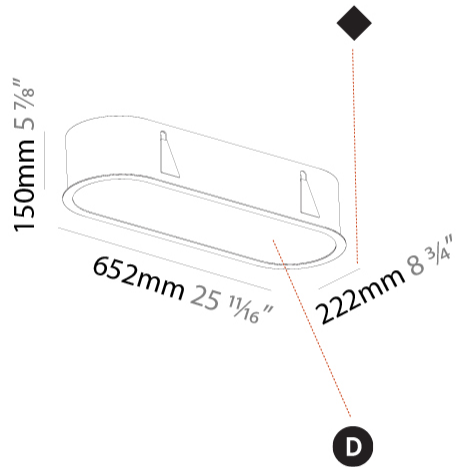

GENERAL

Series: Smoothy
 Subseries: Smoothline
 Brand: Prolicht
 Division: Architectural
 Mounting Type: Recessed
 Mounting Location: Ceiling
 Subcategory: Ambient

PHYSICAL

Shape: Oval
 Length (mm): 652
 Length (in): 25 11/16
 Width (mm): 222
 Width (in): 8 3/4
 Depth (mm): 150
 Depth (in): 5 7/8
 Ceiling Thickness (mm): 10 / 12.5 / 15 / 25
 Ceiling Thickness (in): 3/8 or 1/2 or 9/16 or 1
 Min. Recessing Depth (mm): 160
 Min. Recessing Depth (in): 6 5/16
 Light Distribution: Direct
 Weight (kg): 4.033
 Weight (lbs): 8.87
 Diffuser: PMMA - Opal or Micro-Prism
 Fixture Finish: SSR / BKV / CWI / CRY / HAB / UFT / ITA / RUA / FTG / MYG / LOD / PUS / FRO / FUP / KIA / POP / BLS / SPG / MEY / GOH / GUM / CHC / COM / ABZ / JAG / OBR / MOS / ROR
 Fixture Material: Extruded Aluminum / Steel
 Cut-out Measurements: 635mm / 25" x 205mm / 8 1/16"

PROJECT
TYPE
SPECIFIER
QUANTITY
DATE

635mm x 205mm
25" x 8 1/16"

10 - 25mm
3/8" - 1"

160mm
6 5/16"

SMOOTHLINE RECESSED

A37749-

PROJECT

TYPE

GENERAL

Series: Smoothy
 Subseries: Smoothline
 Brand: Prolicht
 Division: Architectural
 Mounting Type: Recessed
 Mounting Location: Ceiling
 Subcategory: Ambient

PHYSICAL

Shape: Oval
 Length (mm): 952
 Length (in): 37 1/2
 Width (mm): 222
 Width (in): 8 3/4
 Depth (mm): 150
 Depth (in): 5 7/8
 Ceiling Thickness (mm): 10 / 12.5 / 15 / 25
 Ceiling Thickness (in): 3/8 or 1/2 or 9/16 or 1
 Min. Recessing Depth (mm): 160
 Min. Recessing Depth (in): 6 5/16
 Light Distribution: Direct
 Weight (kg): 5.93
 Weight (lbs): 13.05
 Diffuser: PMMA - Opal or Micro-Prism
 Fixture Finish: SSR / BKV / CWI / CRY / HAB / UFT / ITA / RUA / FTG / MYG / LOD / PUS / FRO / FUP / KIA / POP / BLS / SPG / MEY / GOH / GUM / CHC / COM / ABZ / JAG / OBR / MOS / ROR
 Fixture Material: Extruded Aluminum / Steel
 Cut-out Measurements: 935mm / 36 13/16" x 205mm / 8 1/16"