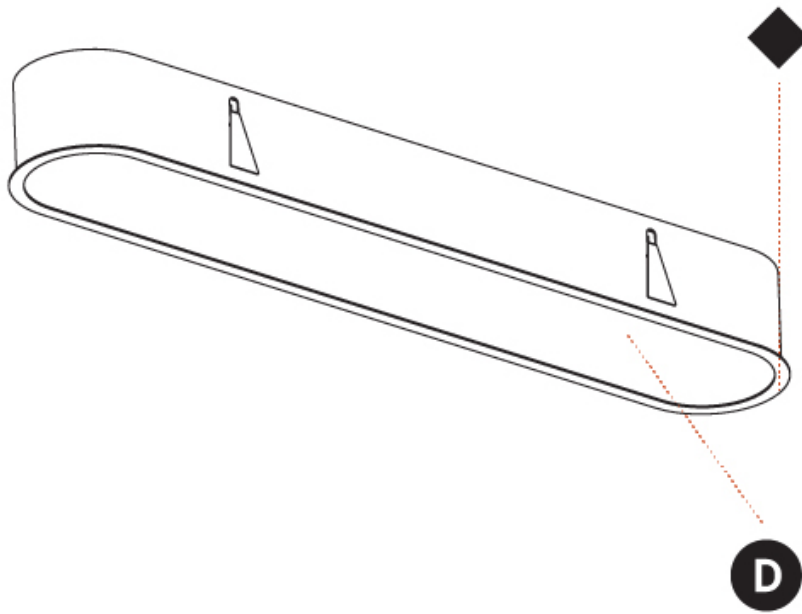

PROJECT
TYPE
SPECIFIER
QUANTITY
DATE

1235mm x 205mm
 48 5/8" x 8 1/16"

10 - 25mm
 3/8" - 1"

160mm
 6 5/16"

SMOOTHLINE RECESSED

A37757-

PROJECT	_____
TYPE	_____
SPECIFIER	_____
QUANTITY	_____
DATE	_____

PROJECT	_____
TYPE	_____
SPECIFIER	_____
QUANTITY	_____
DATE	_____