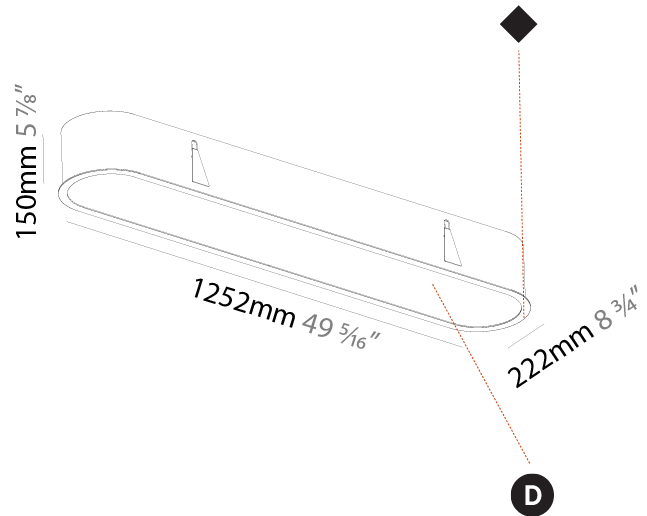

GENERAL

Series: Smoothy
 Subseries: Smoothline
 Brand: Prolicht
 Division: Architectural
 Mounting Type: Recessed
 Mounting Location: Ceiling
 Subcategory: Ambient

PHYSICAL

Shape: Oval
 Length (mm): 952
 Length (in): 37 1/2
 Width (mm): 222
 Width (in): 8 3/4
 Depth (mm): 150
 Depth (in): 5 7/8
 Ceiling Thickness (mm): 10 / 12.5 / 15 / 25
 Ceiling Thickness (in): 3/8 or 1/2 or 9/16 or 1
 Min. Recessing Depth (mm): 160
 Min. Recessing Depth (in): 6 5/16
 Light Distribution: Direct
 Weight (kg): 5.93
 Weight (lbs): 13.05
 Diffuser: PMMA - Opal or Micro-Prism
 Fixture Finish: SSR / BKV / CWI / CRY / HAB / UFT / ITA / RUA / FTG / MYG / LOD / PUS / FRO / FUP / KIA / POP / BLS / SPG / MEY / GOH / GUM / CHC / COM / ABZ / JAG / OBR / MOS / ROR
 Fixture Material: Extruded Aluminum / Steel
 Cut-out Measurements: 935mm / 36 13/16" x 205mm / 8 1/16"

GENERAL

Series: Smoothy
 Subseries: Smoothline
 Brand: Prolicht
 Division: Architectural
 Mounting Type: Recessed
 Mounting Location: Ceiling
 Subcategory: Ambient

PHYSICAL

Shape: Oval
 Length (mm): 1252
 Length (in): 49 5/16
 Width (mm): 222
 Width (in): 8 3/4
 Depth (mm): 150
 Depth (in): 5 7/8
 Ceiling Thickness (mm): 10 / 12.5 / 15 / 25
 Ceiling Thickness (in): 3/8 or 1/2 or 9/16 or 1
 Min. Recessing Depth (mm): 160
 Min. Recessing Depth (in): 6 5/16
 Light Distribution: Direct
 Weight (kg): 7.634
 Weight (lbs): 16.80
 Diffuser: PMMA - Opal or Micro-Prism
 Fixture Finish: SSR / BKV / CWI / CRY / HAB / UFT / ITA / RUA / FTG / MYG / LOD / PUS / FRO / FUP / KIA / POP / BLS / SPG / MEY / GOH / GUM / CHC / COM / ABZ / JAG / OBR / MOS / ROR
 Fixture Material: Extruded Aluminum / Steel
 Cut-out Measurements: 1235mm / 48 5/8" x 205mm / 8 1/16"

PROJECT
TYPE
SPECIFIER
QUANTITY
DATE

1235mm x 205mm
 48 5/8" x 8 1/16"

10 - 25mm
 3/8" - 1"

160mm
 6 5/16"

SMOOTHLINE RECESSED

A37757-

PROJECT	_____
TYPE	_____
SPECIFIER	_____
QUANTITY	_____
DATE	_____

PROJECT	_____
TYPE	_____
SPECIFIER	_____
QUANTITY	_____
DATE	_____