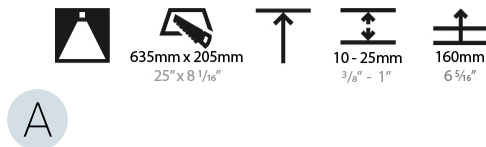

GENERAL

Series: Smoothy
Subseries: Smoothline
Partner: Prolicht
Division: Architectural
Installation: Recessed
Product Type: Ceiling Recessed
Mounting Location: Ceiling
Light Distribution: Direct

PHYSICAL

Shape: Oval
Length (mm): 652
Length (in): 25 11/16
Width (mm): 222
Width (in): 8 3/4
Depth (mm): 150
Depth (in): 5 7/8
Ceiling Thickness (mm): 10 / 12.5 / 15 / 25
Ceiling Thickness (in): 3/8 or 1/2 or 9/16 or 1
Min. Recessing Depth (mm): 160
Min. Recessing Depth (in): 6 5/16
Weight (kg): 4.033
Weight (lbs): 8.87
Diffuser: PMMA - Opal or Micro-Prism
Fixture Finish: SSR / BKV / CWI / CRY / HAB / UFT / ITA / RUA / FTG / MYG / LOD / PUS / FRO / FUP / KIA / POP / BLS / SPG / MEY / GOH / CHC / COM / ABZ / JAG / OBR / MOS / ROR
Fixture Material: Extruded Aluminum / Steel
Cut-out Measurements: 635mm / 25" x 205mm / 8 1/16"

ELECTRICAL

Lamp Type: LED (Zhaga Standard)
Input Wattage (W): 21
Total Output Wattage (W): 18
Dimming: Tri-Mode (Non-Dimming and Phase Dimming (120Vac only) and 0-10V Dimming)
Driver Included: Yes
Driver Location: Integrated
Driver Type: Constant Current - Universal
Driver Class: Class 2
Input Voltage (V): 120 - 277
Constant Current (MA): 500

LED

Color Temperature (°K): 3000 / 4000
Max. Delivered Lumen (lm): 1430 / 1570
CRI: >80 CRI
Lamp Life (hrs): 50000
Upon Request: Other CCT available

OPTICAL

RATINGS AND CERTIFICATIONS

Certified By: Certified for North American Standards
IP rating: IP20