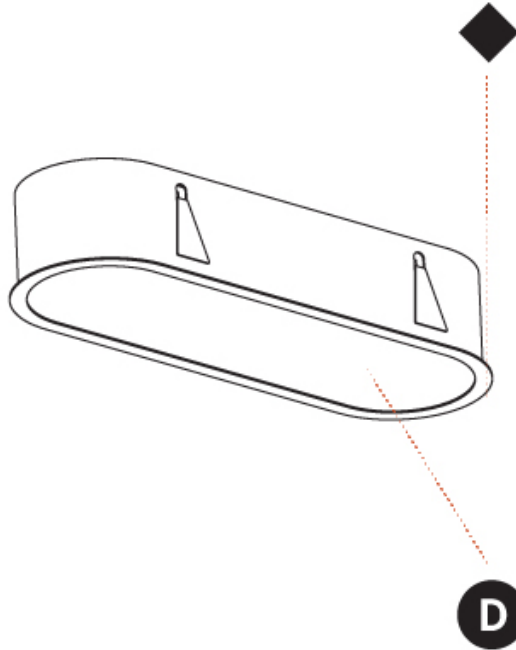

SMOOTHLINE RECESSED

A37749-

PROJECT

TYPE

SPECIFIER

QUANTITY

DATE