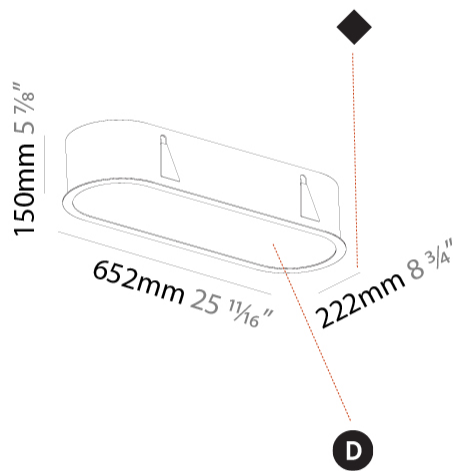

GENERAL

Series: Smoothy
Subseries: Smoothline
Partner: Prolicht
Division: Architectural
Installation: Recessed
Product Type: Ceiling Recessed
Mounting Location: Ceiling
Light Distribution: Direct

PHYSICAL

Shape: Oval
Length (mm): 652
Length (in): 25 11/16
Width (mm): 222
Width (in): 8 3/4
Depth (mm): 150
Depth (in): 5 7/8
Ceiling Thickness (mm): 10 / 12.5 / 15 / 25
Ceiling Thickness (in): 3/8 or 1/2 or 9/16 or 1
Min. Recessing Depth (mm): 160
Min. Recessing Depth (in): 6 5/16
Weight (kg): 4.033
Weight (lbs): 8.87
Diffuser: PMMA - Opal or Micro-Prism
Fixture Finish: SSR / BKV / CWI / CRY / HAB / UFT / ITA / RUA / FTG / MYG / LOD / PUS / FRO / FUP / KIA / POP / BLS / SPG / MEY / GOH / CHC / COM / ABZ / JAG / OBR / MOS / ROR
Fixture Material: Extruded Aluminum / Steel
Cut-out Measurements: 635mm / 25" x 205mm / 8 1/16"

ELECTRICAL

Lamp Type: LED (Zhaga Standard)
Input Wattage (W): 21
Total Output Wattage (W): 18
Dimming: Tri-Mode (Non-Dimming and Phase Dimming (120Vac only) and 0-10V Dimming)
Driver Included: Yes
Driver Location: Integrated
Driver Type: Constant Current - Universal
Driver Class: Class 2
Input Voltage (V): 120 - 277
Constant Current (MA): 500

LED

Color Temperature (°K): 3000 / 4000
Max. Delivered Lumen (lm): 1430 / 1570
CRI: >80 CRI
Lamp Life (hrs): 50000
Upon Request: Other CCT available

OPTICAL

RATINGS AND CERTIFICATIONS

Certified By: Certified for North American Standards
IP rating: IP20