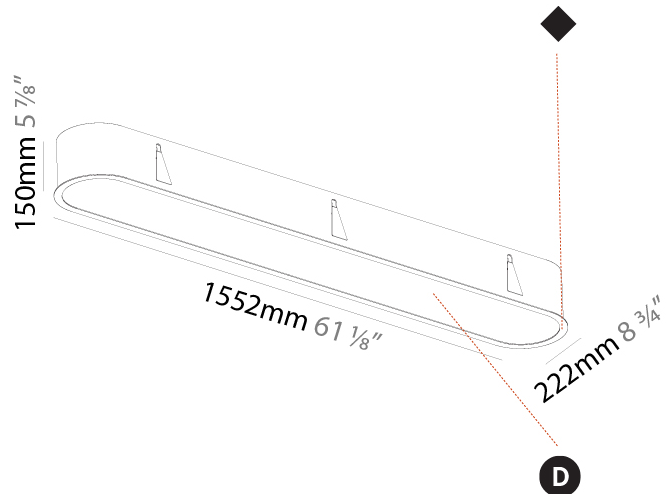

GENERAL

Series: Smoothy
Subseries: Smoothline
Brand: Prolicht
Division: Architectural
Mounting Type: Recessed
Mounting Location: Ceiling
Subcategory: Ambient

PHYSICAL

Shape: Oval
Length (mm): 1552
Length (in): 61 1/8
Width (mm): 222
Width (in): 8 3/4
Depth (mm): 150
Depth (in): 5 7/8
Ceiling Thickness (mm): 10 / 12.5 / 15 / 25
Ceiling Thickness (in): 3/8 or 1/2 or 9/16 or 1
Min. Recessing Depth (mm): 160
Min. Recessing Depth (in): 6 5/16
Light Distribution: Direct
Weight (kg): 8.895
Weight (lbs): 19.57
Diffuser: PMMA - Opal or Micro-Prism
Fixture Finish: SSR / BKV / CWI / CRY / HAB / UFT / ITA / RUA / FTG / MYG / LOD / PUS / FRO / FUP / KIA / POP / BLS / SPG / MEY / GOH / GUM / CHC / COM / ABZ / JAG / OBR / MOS / ROR
Fixture Material: Extruded Aluminum / Steel
Cut-out Measurements: 1535mm / 60 7/16" x 205mm / 8 1/16"

ELECTRICAL

Lamp Type: LED (Zhaga Standard)
Input Wattage (W): 52.8
Total Output Wattage (W): 45
Dimming: Tri-Mode (Non-Dimming and Phase Dimming (120Vac only) and 0-10V Dimming)
Driver Included: Yes
Driver Location: Integrated
Driver Type: Constant Current - Universal
Driver Class: Class 2
Input Voltage (V): 120 - 277
Constant Current (MA): 500

LED

Color Temperature (°K): 3000 / 3500 / 4000
Max. Delivered Lumen (lm): 3570 / 3842 / 3920
CRI: >80 CRI
Lamp Life (hrs): 50000

OPTICAL

RATINGS AND CERTIFICATIONS

Certified By: Certified for North American Standards
IP rating: IP20