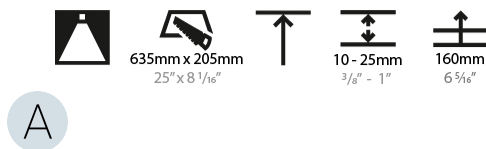

GENERAL

Series: Smoothy
Subseries: Smoothline
Partner: Prolicht
Division: Architectural
Installation: Recessed
Product Type: Ceiling Recessed
Mounting Location: Ceiling
Light Distribution: Direct

PHYSICAL

Shape: Oval
Length (mm): 652
Length (in): 25 1/16
Width (mm): 222
Width (in): 8 3/4
Depth (mm): 150
Depth (in): 5 7/8
Ceiling Thickness (mm): 10 / 12.5 / 15 / 25
Ceiling Thickness (in): 3/8 or 1/2 or 9/16 or 1
Min. Recessing Depth (mm): 160
Min. Recessing Depth (in): 6 5/16
Weight (kg): 4.033
Weight (lbs): 8.87
Diffuser: PMMA - Opal or Micro-Prism
Fixture Finish: SSR / BKV / CWI / CRY / HAB / UFT / ITA / RUA / FTG / MYG / LOD / PUS / FRO / FUP / KIA / POP / BLS / SPG / MEY / GOH / CHC / COM / ABZ / JAG / OBR / MOS / ROR
Fixture Material: Extruded Aluminum / Steel
Cut-out Measurements: 635mm / 25" x 205mm / 8 1/16"

ELECTRICAL

Lamp Type: LED (Zhaga Standard)
Input Wattage (W): 21
Total Output Wattage (W): 18
Dimming: Tri-Mode (Non-Dimming and Phase Dimming (120Vac only) and 0-10V Dimming)
Driver Included: Yes
Driver Location: Integrated
Driver Type: Constant Current - Universal
Driver Class: Class 2
Input Voltage (V): 120 - 277
Constant Current (MA): 500

LED

Color Temperature (°K): 3000 / 4000
Max. Delivered Lumen (lm): 1430 / 1570
CRI: >80 CRI
Lamp Life (hrs): 50000
Upon Request: Other CCT available

OPTICAL

RATINGS AND CERTIFICATIONS

Certified By: Certified for North American Standards
IP rating: IP20