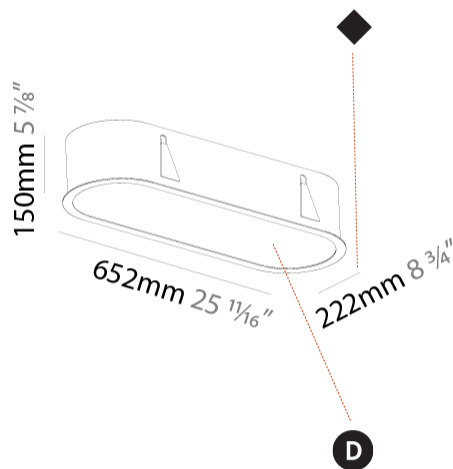

GENERAL

Series: Smoothy
Subseries: Smoothline
Partner: Prolicht
Division: Architectural
Installation: Recessed
Product Type: Ceiling Recessed
Mounting Location: Ceiling
Light Distribution: Direct

PHYSICAL

Shape: Oval
Length (mm): 652
Length (in): 25 1/16
Width (mm): 222
Width (in): 8 3/4
Depth (mm): 150
Depth (in): 5 7/8
Ceiling Thickness (mm): 10 / 12.5 / 15 / 25
Ceiling Thickness (in): 3/8 or 1/2 or 9/16 or 1
Min. Recessing Depth (mm): 160
Min. Recessing Depth (in): 6 5/16
Weight (kg): 4.033
Weight (lbs): 8.87
Diffuser: PMMA - Opal or Micro-Prism
Fixture Finish: SSR / BKV / CWI / CRY / HAB / UFT / ITA / RUA / FTG / MYG / LOD / PUS / FRO / FUP / KIA / POP / BLS / SPG / MEY / GOH / CHC / COM / ABZ / JAG / OBR / MOS / ROR
Fixture Material: Extruded Aluminum / Steel
Cut-out Measurements: 635mm / 25" x 205mm / 8 1/16"

ELECTRICAL

Lamp Type: LED (Zhaga Standard)
Input Wattage (W): 21
Total Output Wattage (W): 18
Dimming: Tri-Mode (Non-Dimming and Phase Dimming (120Vac only) and 0-10V Dimming)
Driver Included: Yes
Driver Location: Integrated
Driver Type: Constant Current - Universal
Driver Class: Class 2
Input Voltage (V): 120 - 277
Constant Current (MA): 500

LED

Color Temperature (°K): 3000 / 4000
Max. Delivered Lumen (lm): 1430 / 1570
CRI: >80 CRI
Lamp Life (hrs): 50000
Upon Request: Other CCT available

OPTICAL

RATINGS AND CERTIFICATIONS

Certified By: Certified for North American Standards
IP rating: IP20