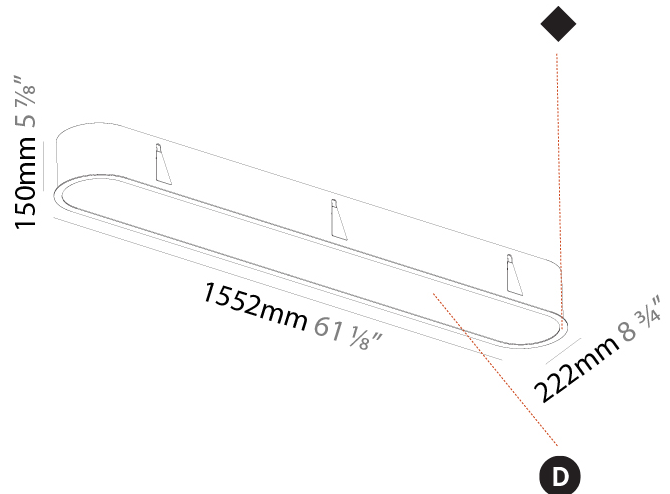

PHYSICAL

Shape: Oval
Length (mm): 1552
Length (in): 61 1/8
Width (mm): 222
Width (in): 8 3/4
Depth (mm): 150
Depth (in): 5 7/8
Ceiling Thickness (mm): 10 / 12.5 / 15 / 25
Ceiling Thickness (in): 3/8 or 1/2 or 9/16 or 1
Min. Recessing Depth (mm): 160
Min. Recessing Depth (in): 6 5/16
Weight (kg): 8.895
Weight (lbs): 19.57
Diffuser: PMMA - Opal or Micro-Prism
Fixture Finish: SSR / BKV / CWI / CRY / HAB / UFT / ITA / RUA / FTG / MYG / LOD / PUS / FRO / FUP / KIA / POP / BLS / SPG / MEY / GOH / CHC / COM / ABZ / JAG / OBR / MOS / ROR
Fixture Material: Extruded Aluminum / Steel
Cut-out Measurements: 1535mm / 60 7/16" x 205mm / 8 1/16"

ELECTRICAL

Lamp Type: LED (Zhaga Standard)
Input Wattage (W): 52.8
Total Output Wattage (W): 45
Dimming: Tri-Mode (Non-Dimming and Phase Dimming (120Vac only) and 0-10V Dimming)
Driver Included: Yes
Driver Location: Integrated
Driver Type: Constant Current - Universal
Driver Class: Class 2
Input Voltage (V): 120 - 277
Constant Current (MA): 500

LED

Color Temperature (°K): 3000 / 4000
Max. Delivered Lumen (lm): 3570 / 3920
CRI: >80 CRI
Lamp Life (hrs): 50000
Upon Request: Other CCT available

OPTICAL

RATINGS AND CERTIFICATIONS

Certified By: Certified for North American Standards
IP rating: IP20

PROJECT
TYPE
SPECIFIER
QUANTITY
DATE

1535mm x 205mm
60 7/16" x 8 1/16"

10 - 25mm
3/8" - 1"

160mm
6 5/16"