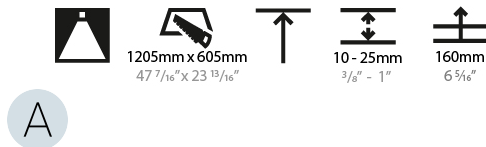

GENERAL

Series: Smoothy
Subseries: Smoothy Standard
Partner: Prolicht
Division: Architectural
Installation: Recessed
Product Type: Ceiling Recessed
Mounting Location: Ceiling
Light Distribution: Direct

PHYSICAL

Shape: Square
Length (mm): 1222
Length (in): 48 1/8
Width (mm): 622
Width (in): 24 1/2
Height (mm): 150
Height (in): 5 7/8
Ceiling Thickness (mm): 10 / 12.5 / 15 / 25
Ceiling Thickness (in): 3/8 or 1/2 or 9/16 or 1
Min. Recessing Depth (mm): 160
Min. Recessing Depth (in): 6 5/16
Weight (kg): 24.4
Weight (lbs): 53.68
Diffuser: PMMA - Opal or Micro-Prism
Fixture Finish: SSR / BKV / CWI / CRY / HAB / UFT / ITA / RUA / FTG / MYG / LOD / PUS / FRO / FUP / KIA / POP / BLS / SPG / MEY / GOH / CHC / COM / ABZ / JAG / OBR / MOS / ROR
Fixture Material: Extruded Aluminum / Steel
Cut-out Measurements: 1205mm / 47 7/16" x 605mm / 23 13/16"

ELECTRICAL

Lamp Type: LED (Zhaga Standard)
Input Wattage (W): 108.9
Total Output Wattage (W): 99
Dimming: Non-Dimmable
Driver Included: Yes
Driver Location: Integrated
Driver Type: Constant Current - Universal
Driver Class: Class 2
Input Voltage (V): 120 - 277
Constant Current (MA): 450

LED

Color Temperature (*K): 3000 / 4000
Max. Delivered Lumen (lm): 11050 / 11450
CRI: >80 CRI
Efficiency (%): 0.827
Lamp Life (hrs): 50000
Upon Request: Other CCT available

OPTICAL

RATINGS AND CERTIFICATIONS

Certified By: Certified for North American Standards
IP rating: IP20