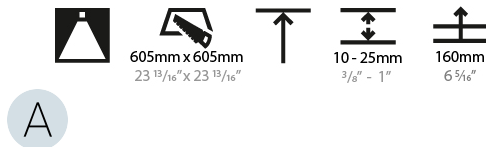

PHYSICAL

Shape: Square
Length (mm): 622
Length (in): 24 1/2
Width (mm): 622
Width (in): 24 1/2
Height (mm): 150
Height (in): 5 7/8
Ceiling Thickness (mm): 10 / 12.5 / 15 / 25
Ceiling Thickness (in): 3/8 or 1/2 or 9/16 or 1
Min. Recessing Depth (mm): 160
Min. Recessing Depth (in): 6 5/16
Weight (kg): 12.317
Weight (lbs): 27.10
Diffuser: PMMA - Opal or Micro-Prism
Fixture Finish: SSR / BKV / CWI / CRY / HAB / UFT / ITA / RUA / FTG / MYG / LOD / PUS / FRO / FUP / KIA / POP / BLS / SPG / MEY / GOH / CHC / COM / ABZ / JAG / OBR / MOS / ROR
Fixture Material: Extruded Aluminum / Steel
Cut-out Measurements: 605mm / 23 13/16" x 605mm / 23 13/16"

ELECTRICAL

Lamp Type: LED (Zhaga Standard)
Input Wattage (W): 55
Total Output Wattage (W): 49.7
Dimming: Non-Dimmable
Driver Included: Yes
Driver Location: Integrated
Driver Type: Constant Current - Universal
Driver Class: Class 2
Input Voltage (V): 120 - 277
Constant Current (MA): 350
Upon Request: (Not included - see components) Integral: 0-10Vdc dimming / Phase dimming 120Vac only

LED

Color Temperature (°K): 3000 / 4000
Max. Delivered Lumen (lm): 5520 / 5720
CRI: >80 CRI
Efficiency (%): 0.827
Lamp Life (hrs): 50000
Upon Request: Other CCT available

OPTICAL

RATINGS AND CERTIFICATIONS

Certified By: Certified for North American Standards
IP rating: IP20