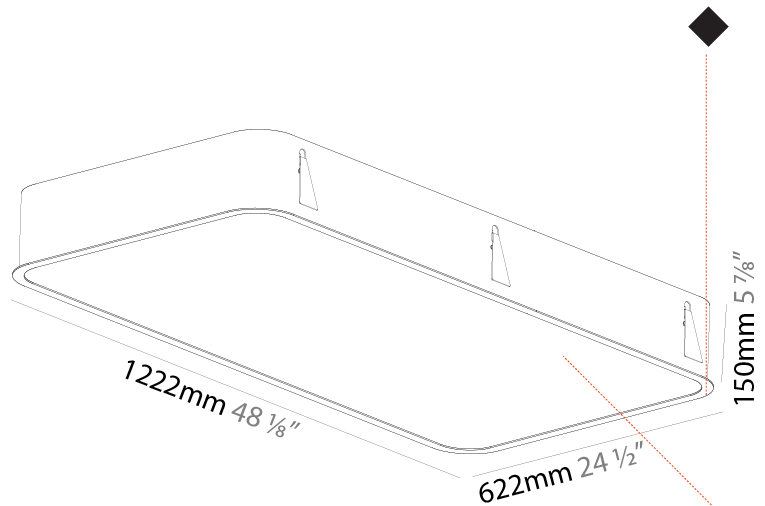

GENERAL

Series: Smoothy
Subseries: Smoothy Standard
Partner: Prolicht
Division: Architectural
Installation: Recessed
Product Type: Ceiling Recessed
Mounting Location: Ceiling
Light Distribution: Direct

PHYSICAL

Shape: Square
Length (mm): 1222
Length (in): 48 1/8
Width (mm): 622
Width (in): 24 1/2
Height (mm): 150
Height (in): 5 7/8
Ceiling Thickness (mm): 10 / 12.5 / 15 / 25
Ceiling Thickness (in): 3/8 or 1/2 or 9/16 or 1
Min. Recessing Depth (mm): 160
Min. Recessing Depth (in): 6 5/16
Weight (kg): 24.4
Weight (lbs): 53.68
Diffuser: PMMA - Opal or Micro-Prism
Fixture Finish: SSR / BKV / CWI / CRY / HAB / UFT / ITA / RUA / FTG / MYG / LOD / PUS / FRO / FUP / KIA / POP / BLS / SPG / MEY / GOH / CHC / COM / ABZ / JAG / OBR / MOS / ROR
Fixture Material: Extruded Aluminum / Steel
Cut-out Measurements: 1205mm / 47 7/16" x 605mm / 23 13/16"

ELECTRICAL

Lamp Type: LED (Zhaga Standard)
Input Wattage (W): 108.9
Total Output Wattage (W): 99
Dimming: Non-Dimmable
Driver Included: Yes
Driver Location: Integrated
Driver Type: Constant Current - Universal
Driver Class: Class 2
Input Voltage (V): 120 - 277
Constant Current (MA): 450

LED

Color Temperature (*K): 3000 / 4000
Max. Delivered Lumen (lm): 11050 / 11450
CRI: >80 CRI
Efficiency (%): 0.827
Lamp Life (hrs): 50000
Upon Request: Other CCT available

OPTICAL

RATINGS AND CERTIFICATIONS

Certified By: Certified for North American Standards
IP rating: IP20