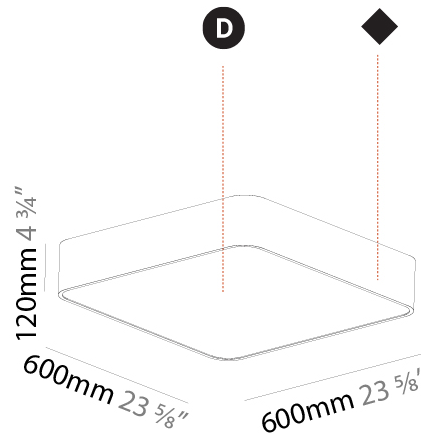

GENERAL

Series: Smoothy
Subseries: Smoothy Standard
Partner: Prolicht
Division: Architectural
Installation: Surface
Product Type: Ceiling Surface
Mounting Location: Ceiling
Light Distribution: Direct

PHYSICAL

Shape: Square
Length (mm): 600
Length (in): 23 5/8
Width (mm): 600
Width (in): 23 5/8
Height (mm): 120
Height (in): 4 3/4
Weight (kg): 11.315
Weight (lbs): 24.89
Diffuser: PMMA - Opal or Micro-Prism
Fixture Finish: SSR / BKV / CWI / CRY / HAB / UFT / ITA / RUA / FTG / MYG / LOD / PUS / FRO / FUP / KIA / POP / BLS / SPG / MEY / GOH / CHC / COM / ABZ / JAG / OBR / MOS / ROR
Fixture Material: Extruded Aluminum / Steel

ELECTRICAL

Lamp Type: LED (Zhaga Standard)
Input Wattage (W): 55
Total Output Wattage (W): 49.7
Dimming: Non-Dimmable
Driver Included: Yes
Driver Location: Integrated
Driver Type: Constant Current - Universal
Driver Class: Class 2
Input Voltage (V): 120 - 277
Constant Current (mA): 350
Upon Request: (Not included - see components) Integral: 0-10Vdc dimming / Phase dimming 120Vac only

LED

Color Temperature (°K): 3000 / 4000
Max. Delivered Lumen (lm): 5520 / 5720
CRI: >80 CRI
Efficiency (%): 0.867
Lamp Life (hrs): 50000
Upon Request: Other CCT available

OPTICAL

RATINGS AND CERTIFICATIONS

Certified By: Certified for North American Standards
IP rating: IP20

PROJECT
TYPE
SPECIFIER
QUANTITY
DATE