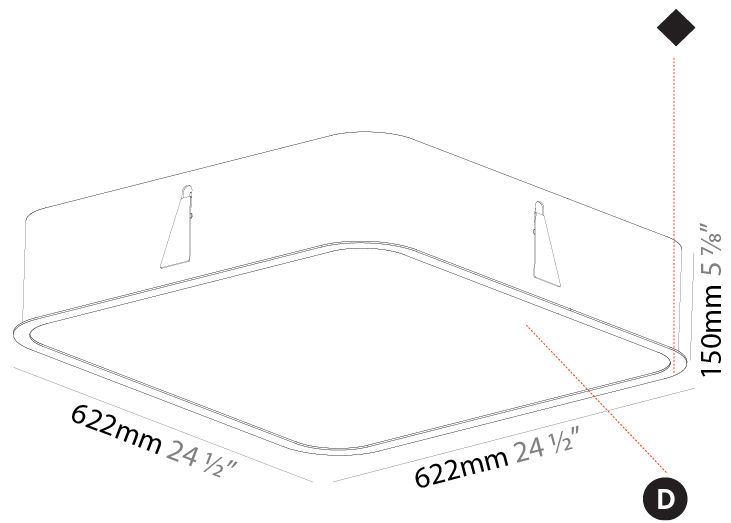

PHYSICAL

Shape: Square
Length (mm): 622
Length (in): 24 1/2
Width (mm): 622
Width (in): 24 1/2
Height (mm): 150
Height (in): 5 7/8
Ceiling Thickness (mm): 10 / 12.5 / 15 / 25
Ceiling Thickness (in): 3/8 or 1/2 or 9/16 or 1
Min. Recessing Depth (mm): 160
Min. Recessing Depth (in): 6 5/16
Weight (kg): 12.317
Weight (lbs): 27.10
Diffuser: PMMA - Opal or Micro-Prism
Fixture Finish: SSR / BKV / CWI / CRY / HAB / UFT / ITA / RUA / FTG / MYG / LOD / PUS / FRO / FUP / KIA / POP / BLS / SPG / MEY / GOH / CHC / COM / ABZ / JAG / OBR / MOS / ROR
Fixture Material: Extruded Aluminum / Steel
Cut-out Measurements: 605mm / 23 13/16" x 605mm / 23 13/16"

ELECTRICAL

Lamp Type: LED (Zhaga Standard)
Input Wattage (W): 55
Total Output Wattage (W): 49.7
Dimming: Non-Dimmable
Driver Included: Yes
Driver Location: Integrated
Driver Type: Constant Current - Universal
Driver Class: Class 2
Input Voltage (V): 120 - 277
Constant Current (MA): 350
Upon Request: (Not included - see components) Integral: 0-10Vdc dimming / Phase dimming 120Vac only

LED

Color Temperature (°K): 3000 / 4000
Max. Delivered Lumen (lm): 5520 / 5720
CRI: >80 CRI
Efficiency (%): 0.827
Lamp Life (hrs): 50000
Upon Request: Other CCT available

OPTICAL

RATINGS AND CERTIFICATIONS

Certified By: Certified for North American Standards
IP rating: IP20