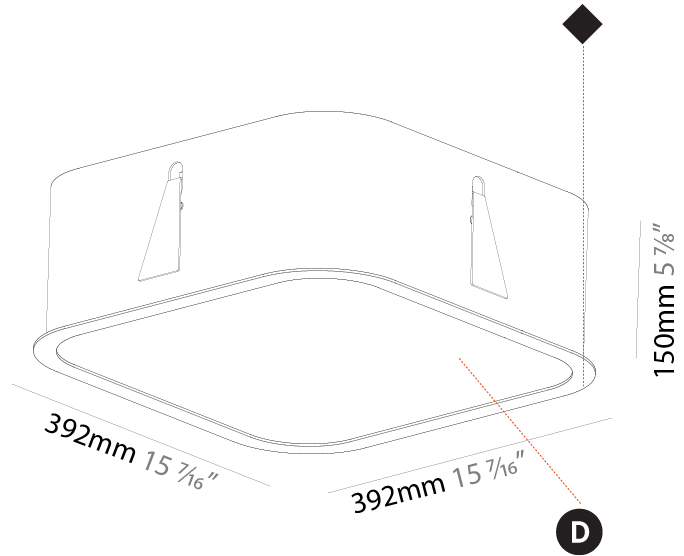

PHYSICAL

Shape: Square
Length (mm): 392
Length (in): 15 7/16
Width (mm): 392
Width (in): 15 7/16
Height (mm): 150
Height (in): 5 7/8
Ceiling Thickness (mm): 10 / 12.5 / 15 / 25
Ceiling Thickness (in): 3/8 or 1/2 or 9/16 or 1
Min. Recessing Depth (mm): 160
Min. Recessing Depth (in): 6 5/16
Weight (kg): 4.341
Weight (lbs): 9.57
Diffuser: PMMA - Opal or Micro-Prism
Fixture Finish: SSR / BKV / CWI / CRY / HAB / UFT / ITA / RUA / FTG / MYG / LOD / PUS / FRO / FUP / KIA / POP / BLS / SPG / MEY / GOH / CHC / COM / ABZ / JAG / OBR / MOS / ROR
Fixture Material: Extruded Aluminum / Steel
Cut-out Measurements: 375mm / 14 3/4" x 375mm / 14 3/4"

ELECTRICAL

Lamp Type: LED (Zhaga Standard)
Input Wattage (W): 13.2
Total Output Wattage (W): 12
Dimming: Non-Dimmable
Driver Included: Yes
Driver Location: Integrated
Driver Type: Constant Current - Universal
Driver Class: Class 2
Input Voltage (V): 120 - 277
Constant Current (MA): 350
Upon Request: (Not included - see components) Integral: 0-10Vdc dimming / Phase dimming 120Vac only

LED

Color Temperature (°K): 3000 / 4000
Max. Delivered Lumen (lm): 1380 / 1430
CRI: >80 CRI
Efficiency (%): 0.827
Lamp Life (hrs): 50000
Upon Request: Other CCT available

OPTICAL

RATINGS AND CERTIFICATIONS

Certified By: Certified for North American Standards
IP rating: IP20