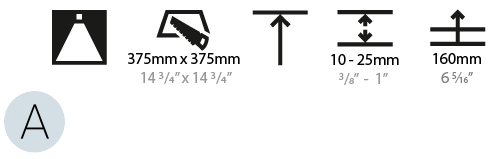

PHYSICAL

Shape: Square
Length (mm): 392
Length (in): 15 7/16
Width (mm): 392
Width (in): 15 7/16
Height (mm): 150
Height (in): 5 7/8
Ceiling Thickness (mm): 10 / 12.5 / 15 / 25
Ceiling Thickness (in): 3/8 or 1/2 or 9/16 or 1
Min. Recessing Depth (mm): 160
Min. Recessing Depth (in): 6 5/16
Weight (kg): 4.341
Weight (lbs): 9.57
Diffuser: PMMA - Opal or Micro-Prism
Fixture Finish: SSR / BKV / CWI / CRY / HAB / UFT / ITA / RUA / FTG / MYG / LOD / PUS / FRO / FUP / KIA / POP / BLS / SPG / MEY / GOH / CHC / COM / ABZ / JAG / OBR / MOS / ROR
Fixture Material: Extruded Aluminum / Steel
Cut-out Measurements: 375mm / 14 3/4" x 375mm / 14 3/4"

ELECTRICAL

Lamp Type: LED (Zhaga Standard)
Input Wattage (W): 13.2
Total Output Wattage (W): 12
Dimming: Non-Dimmable
Driver Included: Yes
Driver Location: Integrated
Driver Type: Constant Current - Universal
Driver Class: Class 2
Input Voltage (V): 120 - 277
Constant Current (MA): 350
Upon Request: (Not included - see components) Integral: 0-10Vdc dimming / Phase dimming 120Vac only

LED

Color Temperature (°K): 3000 / 4000
Max. Delivered Lumen (lm): 1380 / 1430
CRI: >80 CRI
Efficiency (%): 0.827
Lamp Life (hrs): 50000
Upon Request: Other CCT available

OPTICAL

RATINGS AND CERTIFICATIONS

Certified By: Certified for North American Standards
IP rating: IP20