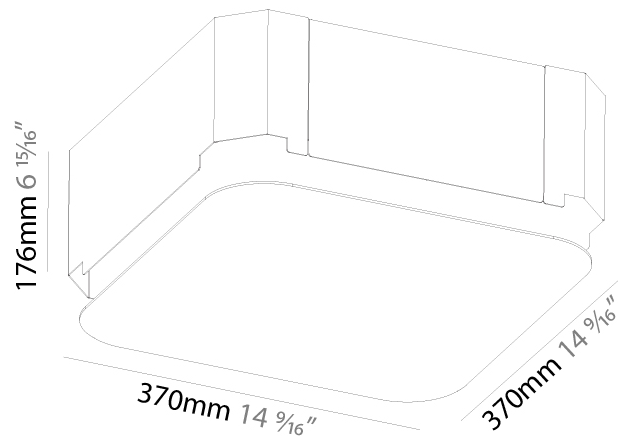

PHYSICAL

Shape: Square
Length (mm): 370
Length (in): 14 9/16
Width (mm): 370
Width (in): 14 9/16
Depth (mm): 176
Depth (in): 6 15/16
Ceiling Thickness (mm): 10 / 12.5 / 15 / 25 / 30
Ceiling Thickness (in): 3/8 or 1/2 or 9/16 or 1 or 1 3/16
Min. Recessing Depth (mm): 200
Min. Recessing Depth (in): 7 7/8
Weight (kg): 4.236
Weight (lbs): 9.32
Diffuser: PMMA - Opal
Fixture Material: Extruded Aluminum / Steel
Cut-out Measurements: 405mm / 15 15/16" x 405mm 15 15/16"
Upon Request: Unique Sizes Unique Ceiling Thickness Unique Mounting Depth Spot Inserts

ELECTRICAL

Lamp Type: LED (Zhaga Standard)
Input Wattage (W): 13.2
Total Output Wattage (W): 12.4
Dimming: Non-Dimmable
Driver Included: Yes
Driver Location: Integrated
Driver Type: Constant Current - Universal
Driver Class: Class 2
Input Voltage (V): 120 - 277
Constant Current (MA): 350
Upon Request: (Not included - see components) Integral: 0-10Vdc dimming / Phase dimming 120Vac only

LED

Color Temperature (°K): 3000 / 4000
Max. Delivered Lumen (lm): 1090 / 1130
CRI: >80 CRI
Efficiency (%): 0.804
Lamp Life (hrs): 50000
Upon Request: Other CCT available

OPTICAL

RATINGS AND CERTIFICATIONS

Certified By: Certified for North American Standards
IP rating: IP20

PROJECT
TYPE
SPECIFIER
QUANTITY
DATE