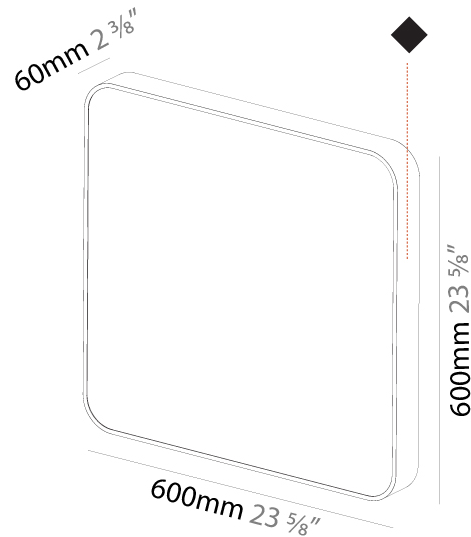

GENERAL

Series: Smoothy
Subseries: Smoothy Flat
Partner: Prolicht
Division: Architectural
Installation: Surface
Product Type: Ceiling Surface
Mounting Location: Ceiling
Light Distribution: Direct

PHYSICAL

Shape: Square
Length (mm): 600
Length (in): 23 5/8
Height (mm): 600
Depth (mm): 60
Height (in): 23 5/8
Depth (in): 2 3/8
Weight (kg): 8.458
Weight (lbs): 18.61
Diffuser: PMMA - Opal
Fixture Finish: SSR / BKV / CWI / CRY / HAB / UFT / ITA / RUA / FTG / MYG / LOD / PUS / FRO / FUP / KIA / POP / BLS / SPG / MEY / GOH / CHC / COM / ABZ / JAG / OBR / MOS / ROR
Fixture Material: Extruded Aluminum / Steel

ELECTRICAL

Lamp Type: LED (Zhaga Standard)
Input Wattage (W): 55
Total Output Wattage (W): 49.7
Dimming: Non-Dimmable
Driver Included: Yes
Driver Location: Integrated
Driver Type: Constant Current - Universal
Driver Class: Class 2
Input Voltage (V): 120 - 277
Constant Current (MA): 350
Upon Request: (Not included - see components) Integral: 0-10Vdc dimming / Phase dimming 120Vac only

LED

Color Temperature (°K): 3000 / 4000
Max. Delivered Lumen (lm): 4810 / 4980
CRI: >80 CRI
Lamp Life (hrs): 50000
Upon Request: Other CCT available

OPTICAL

RATINGS AND CERTIFICATIONS

Certified By: Certified for North American Standards
IP rating: IP20