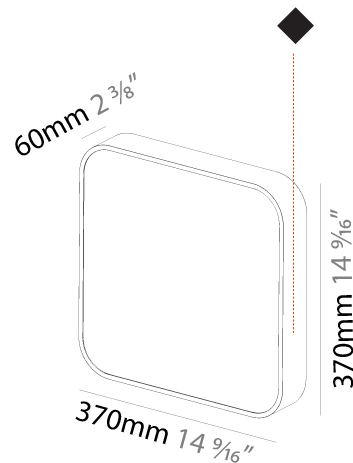

GENERAL

Series: Smoothy
Subseries: Smoothy Flat
Partner: Prolicht
Division: Architectural
Installation: Surface
Product Type: Ceiling Surface
Mounting Location: Ceiling
Light Distribution: Direct

PHYSICAL

Shape: Square
Length (mm): 370
Length (in): 14 ⁹/₁₆
Height (mm): 370
Depth (mm): 60
Height (in): 14 ⁹/₁₆
Depth (in): 2 ³/₈
Weight (kg): 3.16
Weight (lbs): 6.94
Diffuser: PMMA - Opal
Fixture Finish: SSR / BKV / CWI / CRY / HAB / UFT / ITA / RUA / FTG / MYG / LOD / PUS / FRO / FUP / KIA / POP / BLS / SPG / MEY / GOH / CHC / COM / ABZ / JAG / OBR / MOS / ROR
Fixture Material: Extruded Aluminum / Steel

ELECTRICAL

Lamp Type: LED (Zhaga Standard)
Input Wattage (W): 13.2
Total Output Wattage (W): 12
Dimming: Non-Dimmable
Driver Included: Yes
Driver Location: Integrated
Driver Type: Constant Current - Universal
Driver Class: Class 2
Input Voltage (V): 120 - 277
Constant Current (mA): 350
Upon Request: (Not included - see components) Integral: 0-10Vdc dimming / Phase dimming 120Vac only

LED

Color Temperature (°K): 3000 / 4000
Max. Delivered Lumen (lm): 1200 / 1250
CRI: >80 CRI
Lamp Life (hrs): 50000
Upon Request: Other CCT available

OPTICAL

RATINGS AND CERTIFICATIONS

Certified By: Certified for North American Standards
IP rating: IP20