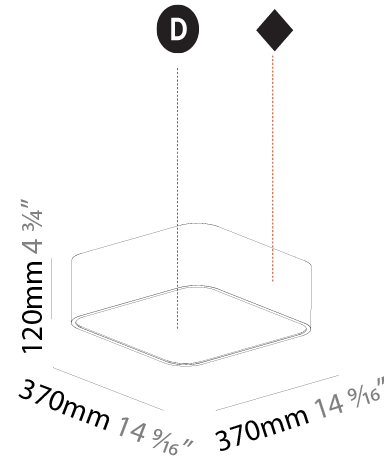

GENERAL

Series: Smoothy
Subseries: Smoothy Standard
Partner: Prolicht
Division: Architectural
Installation: Surface
Product Type: Ceiling Surface
Mounting Location: Ceiling
Light Distribution: Direct

PHYSICAL

Shape: Square
Length (mm): 370
Length (in): 14 ⁹/₁₆
Width (mm): 370
Width (in): 14 ⁹/₁₆
Height (mm): 120
Height (in): 4 ³/₄
Weight (kg): 3.458
Weight (lbs): 7.61
Diffuser: PMMA - Opal or Micro-Prism
Fixture Finish: SSR / BKV / CWI / CRY / HAB / UFT / ITA / RUA / FTG / MYG / LOD / PUS / FRO / FUP / KIA / POP / BLS / SPG / MEY / GOH / CHC / COM / ABZ / JAG / OBR / MOS / ROR
Fixture Material: Extruded Aluminum / Steel

ELECTRICAL

Lamp Type: LED (Zhaga Standard)
Input Wattage (W): 13.2
Total Output Wattage (W): 12
Dimming: Non-Dimmable
Driver Included: Yes
Driver Location: Integrated
Driver Type: Constant Current -Universal
Driver Class: Class 2
Input Voltage (V): 120 - 277
Constant Current (MA): 350
Upon Request: 0-10Vdc dimming / Phase dimming 120Vac only

LED

Color Temperature (°K): 3000 / 4000
Max. Delivered Lumen (lm): 1380 / 1430
CRI: >80 CRI
Efficiency (%): 0.867
Lamp Life (hrs): 50000
Upon Request: Other CCT available

OPTICAL

RATINGS AND CERTIFICATIONS

Certified By: Certified for North American Standards
IP rating: IP20

PROJECT
TYPE
SPECIFIER
QUANTITY
DATE