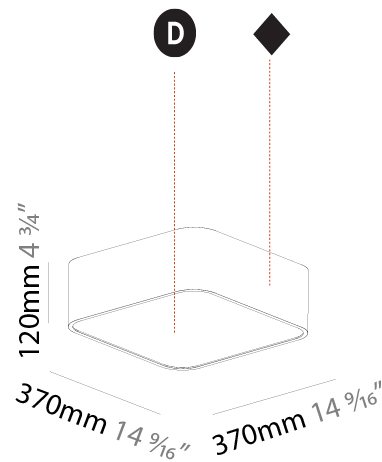

GENERAL

Series: Smoothy
Subseries: Smoothy Standard
Brand: Prolicht
Division: Architectural
Mounting Type: Surface
Mounting Location: Ceiling
Subcategory: Ambient

PHYSICAL

Shape: Square
Length (mm): 370
Length (in): 14 ⁹/₁₆
Width (mm): 370
Width (in): 14 ⁹/₁₆
Height (mm): 120
Height (in): 4 ³/₄
Light Distribution: Direct
Weight (kg): 3.458
Weight (lbs): 7.61
Diffuser: PMMA - Opal or Micro-Prism
Fixture Finish: SSR / BKV / CWI / CRY / HAB / UFT / ITA / RUA / FTG / MYG / LOD / PUS / FRO / FUP / KIA / POP / BLS / SPG / MEY / GOH / GUM / CHC / COM / ABZ / JAG / OBR / MOS / ROR
Fixture Material: Extruded Aluminum / Steel

ELECTRICAL

Lamp Type: LED (Zhaga Standard)
Input Wattage (W): 13.2
Total Output Wattage (W): 12
Dimming: Non-Dimmable
Driver Included: Yes
Driver Location: Integrated
Driver Type: Constant Current -Universal
Driver Class: Class 2
Input Voltage (V): 120 - 277
Constant Current (MA): 350
Upon Request: 0-10Vdc dimming / Phase dimming 120Vac only

LED

Color Temperature (°K): 3000 / 3500 / 4000
Max. Delivered Lumen (lm): 1380 / 1401 / 1430
CRI: >80 CRI
Efficiency (%): 0.867
Lamp Life (hrs): 50000

OPTICAL

RATINGS AND CERTIFICATIONS

Certified By: Certified for North American Standards
IP rating: IP20