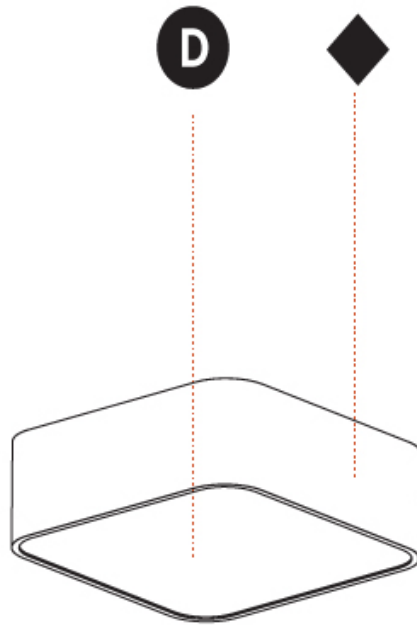

SMOOTHY STANDARD SURFACE

A32365-

PROJECT

TYPE

SPECIFIER

QUANTITY

DATE