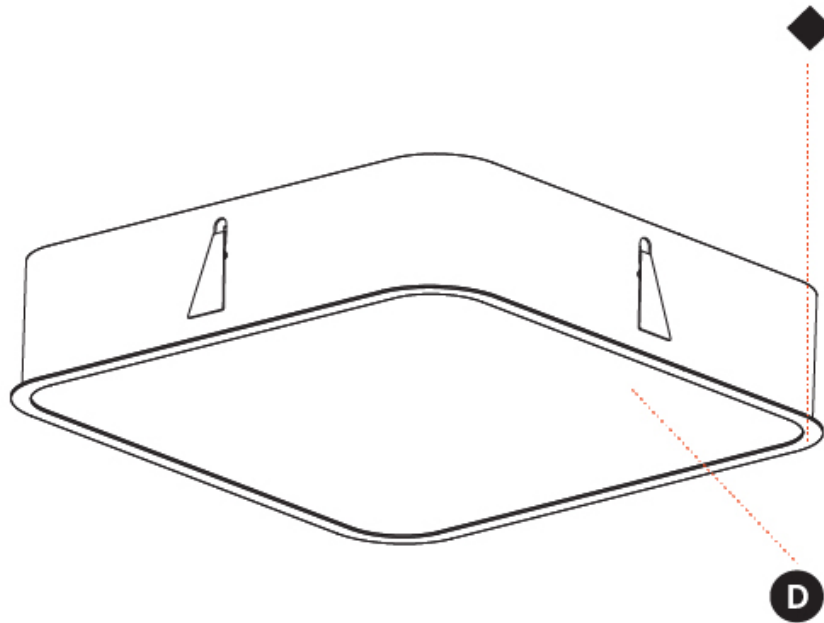

SMOOTHY STANDARD RECESSED

A37599-

PROJECT _____

TYPE _____

SPECIFIER _____

QUANTITY _____

DATE _____

A