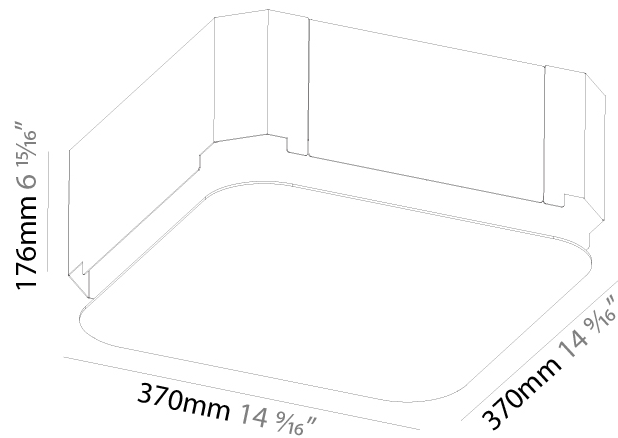

Series: Smoothy
Subseries: Smoothy Standard
Partner: Prolicht
Division: Architectural
Installation: Trimless
Product Type: Ceiling Recessed
Mounting Location: Ceiling
Light Distribution: Direct

PHYSICAL

Shape: Square
Length (mm): 370
Length (in): 14 9/16
Width (mm): 370
Width (in): 14 9/16
Depth (mm): 176
Depth (in): 6 15/16
Ceiling Thickness (mm): 10 / 12.5 / 15 / 25 / 30
Ceiling Thickness (in): 3/8 or 1/2 or 9/16 or 1 or 1 3/16
Min. Recessing Depth (mm): 200
Min. Recessing Depth (in): 7 7/8
Weight (kg): 4.236
Weight (lbs): 9.32
Diffuser: PMMA - Opal
Fixture Material: Extruded Aluminum / Steel
Cut-out Measurements: 405mm / 15 15/16" x 405mm 15 15/16"
Upon Request: Unique Sizes Unique Ceiling Thickness Unique Mounting Depth Spot Inserts

ELECTRICAL

Lamp Type: LED (Zhaga Standard)
Input Wattage (W): 13.2
Total Output Wattage (W): 12.4
Dimming: [Non-Dimmable](#)
Driver Included: Yes
Driver Location: Integrated
Driver Type: Constant Current - Universal
Driver Class: Class 2
Input Voltage (V): 120 - 277
Constant Current (MA): 350
Upon Request: (Not included - see components) Integral: 0-10Vdc dimming / Phase dimming 120Vac only

LED

[Color Temperature (°K): 3000 / 4000](#)
Max. Delivered Lumen (lm): 1090 / 1130
CRI: >80 CRI
Efficiency (%): 0.804
Lamp Life (hrs): 50000
Upon Request: Other CCT available

OPTICAL

RATINGS AND CERTIFICATIONS

Certified By: Certified for North American Standards
IP rating: IP20