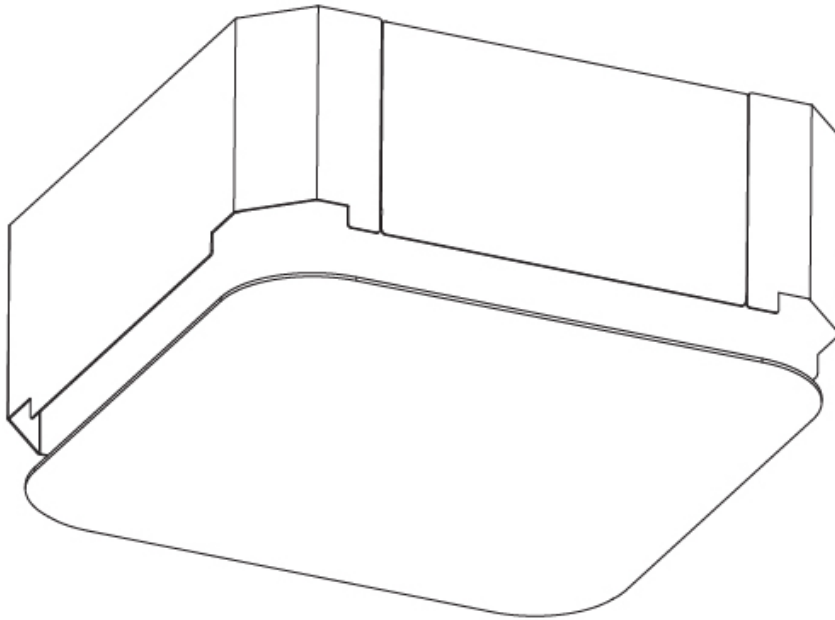

SMOOTHY STANDARD TRIMLESS

A36697-

PROJECT _____

TYPE _____

SPECIFIER _____

QUANTITY _____

DATE _____