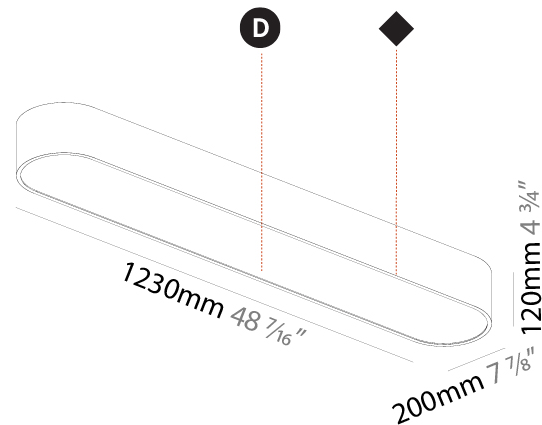

1. To build a product code in our configurator select the specify button on the base model # product page
2. To build a manual product code on this datasheet choose from the options listed below in blue font and add the suffix to the base model #

GENERAL

Series: Smoothy
Subseries: Smoothline
Partner: Prolicht
Division: Architectural
Installation: Surface
Product Type: Ceiling Surface
Mounting Location: Ceiling
Light Distribution: Direct

PHYSICAL

Shape: Oval
Length (mm): 1230
Length (in): 48 7/16
Width (mm): 200
Width (in): 7 7/8
Height (mm): 120
Height (in): 4 3/4

Diffuser: PMMA - Opal or Micro-Prism
Fixture Finish: SSR / BKV / CWI / CRY / HAB / UFT / ITA / RUA / FTG / MYG / LOD / PUS / FRO / FUP / KIA / POP / BLS / SPG / MEY / GOH / CHC / COM / ABZ / JAG / OBR / MOS / ROR
Fixture Material: Extruded Aluminum / Steel

ELECTRICAL

Lamp Type: LED (Zhaga Standard)
Input Wattage (W): 42
Total Output Wattage (W): 36
Dimming: Tri-Mode (Non-Dimming and Phase Dimming (120Vac only) and 0-10V Dimming)
Driver Included: Yes
Driver Location: Integrated
Driver Type: Constant Current - Universal
Driver Class: Class 1
Input Voltage (V): 120 - 277
Constant Current (MA): 500

LED

Color Temperature (°K): 3000 / 4000
Max. Delivered Lumen (lm): 2920 / 3210
CRI: >80 CRI
Lamp Life (hrs): 50000
Upon Request: Other CCT available

OPTICAL

RATINGS AND CERTIFICATIONS

Certified By: Certified for North American Standards
IP rating: IP20