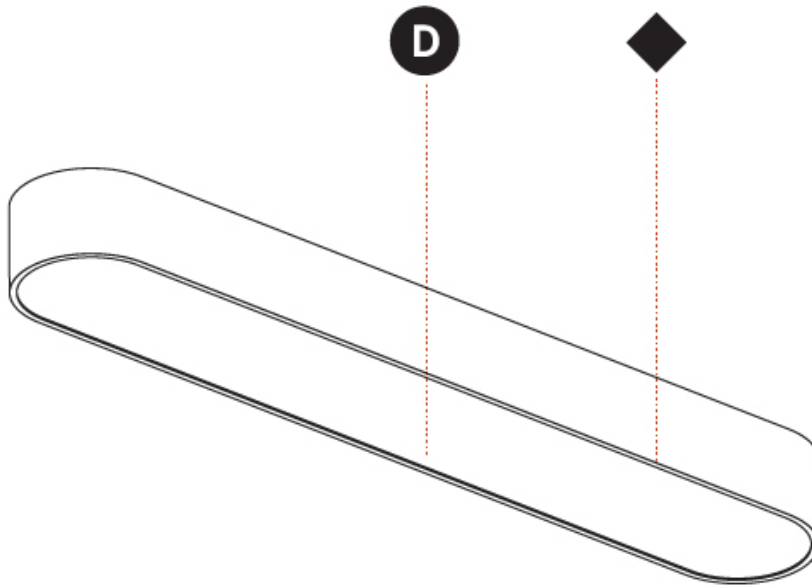

A32970-

PROJECT

TYPE

SPECIFIER

QUANTITY

DATE

A

SMOOTHLINE SURFACE