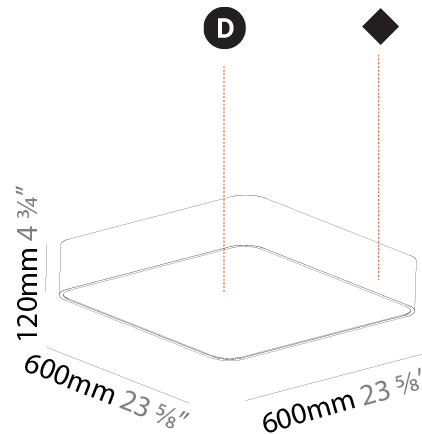

GENERAL

Series: Smoothy
Subseries: Smoothy Standard
Partner: Prolicht
Division: Architectural
Installation: Surface
Product Type: Ceiling Surface
Mounting Location: Ceiling
Light Distribution: Direct

PHYSICAL

Shape: Square
Length (mm): 600
Length (in): 23 5/8
Width (mm): 600
Width (in): 23 5/8
Height (mm): 120
Height (in): 4 3/4
Weight (kg): 11.315
Weight (lbs): 24.89
Diffuser: [PMMA - Opal or Micro-Prism](#)
Fixture Finish: [SSR / BKV / CWI / CRY / HAB / UFT / ITA / RUA / FTG / MYG / LOD / PUS / FRO / FUP / KIA / POP / BLS / SPG / MEY / GOH / CHC / COM / ABZ / JAG / OBR / MOS / ROR](#)
Fixture Material: [Extruded Aluminum / Steel](#)

ELECTRICAL

Lamp Type: LED (Zhaga Standard)
Input Wattage (W): 55
Total Output Wattage (W): 49.7
Dimming: [Non-Dimmable](#)
Driver Included: Yes
Driver Location: Integrated
Driver Type: [Constant Current - Universal](#)
Driver Class: [Class 2](#)
Input Voltage (V): 120 - 277
Constant Current (MA): 350
Upon Request: (Not included - see components) Integral: 0-10Vdc dimming / Phase dimming 120Vac only

LED

[Color Temperature (°K): 3000 / 4000](#)
Max. Delivered Lumen (lm): 5520 / 5720
CRI: >80 CRI
Efficiency (%): 0.867
Lamp Life (hrs): 50000
Upon Request: [Other CCT available](#)

OPTICAL

RATINGS AND CERTIFICATIONS

Certified By: [Certified for North American Standards](#)
IP rating: [IP20](#)

PROJECT
TYPE
SPECIFIER
QUANTITY
DATE