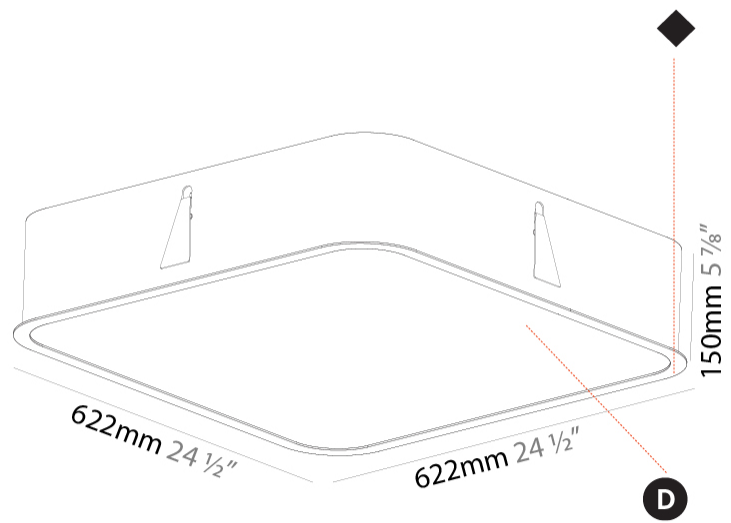

PHYSICAL

Shape: Square
Length (mm): 622
Length (in): 24 1/2
Width (mm): 622
Width (in): 24 1/2
Height (mm): 150
Height (in): 5 7/8
Ceiling Thickness (mm): 10 / 12.5 / 15 / 25
Ceiling Thickness (in): 3/8 or 1/2 or 9/16 or 1
Min. Recessing Depth (mm): 160
Min. Recessing Depth (in): 6 5/16
Light Distribution: Direct
Weight (kg): 12.317
Weight (lbs): 27.10
Diffuser: PMMA - Opal or Micro-Prism
Fixture Finish: SSR / BKV / CWI / CRY / HAB / UFT / ITA / RUA / FTG / MYG / LOD / PUS / FRO / FUP / KIA / POP / BLS / SPG / MEY / GOH / GUM / CHC / COM / ABZ / JAG / OBR / MOS / ROR
Fixture Material: Extruded Aluminum / Steel
Cut-out Measurements: 605mm / 23 13/16" x 605mm / 23 13/16"

ELECTRICAL

Lamp Type: LED (Zhaga Standard)
Input Wattage (W): 55
Total Output Wattage (W): 49.7
Dimming: Non-Dimmable
Driver Included: Yes
Driver Location: Integrated
Driver Type: Constant Current - Universal
Driver Class: Class 2
Input Voltage (V): 120 - 277
Constant Current (MA): 350
Upon Request: (Not included - see components) Integral: 0-10Vdc dimming / Phase dimming 120Vac only

LED

Color Temperature (°K): 3000 / 3500 / 4000
Max. Delivered Lumen (lm): 5520 / 5606 / 5720
Nominal Lumen (lm): 6680lm
CRI: >80 CRI
Efficiency (%): 0.827
Lamp Life (hrs): 50000

OPTICAL

RATINGS AND CERTIFICATIONS

Certified By: Certified for North American Standards
IP rating: IP20