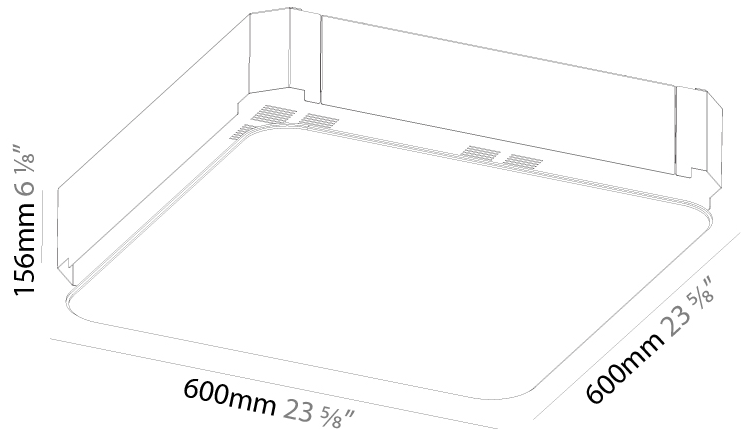

PHYSICAL

Shape: Square
Length (mm): 600
Length (in): 23 5/8
Width (mm): 600
Width (in): 23 5/8
Depth (mm): 156
Depth (in): 6 1/8
Ceiling Thickness (mm): 10 / 12.5 / 15 / 25 / 30
Ceiling Thickness (in): 3/8 or 1/2 or 9/16 or 1
Min. Recessing Depth (mm): 180
Min. Recessing Depth (in): 7 1/16
Light Distribution: Direct
Weight (kg): 12.549
Weight (lbs): 27.61
Diffuser: PMMA - Opal
Fixture Material: Extruded Aluminum / Steel
Cut-out Measurements: 635mm / 25" x 635mm / 25"
Upon Request: Unique Sizes Unique Ceiling Thickness Unique Mounting Depth Spot Inserts

ELECTRICAL

Lamp Type: LED (Zhaga Standard)
Input Wattage (W): 55
Total Output Wattage (W): 49.7
Dimming: [Non-Dimmable](#)
Driver Included: Yes
Driver Location: Integrated
Driver Type: Constant Current - Universal
Driver Class: Class 2
Input Voltage (V): 120 - 277
Constant Current (MA): 350
Upon Request: (Not included - see components) Integral: 0-10Vdc dimming / Phase dimming 120Vac only

LED

[Color Temperature (°K): 3000 / 3500 / 4000](#)
Max. Delivered Lumen (lm): 5370 / 5449 / 5560
CRI: >80 CRI
Efficiency (%): 65 (5mm Perspex) / 80.40
Lamp Life (hrs): 50000
Upon Request: RGB-W Tunable White Special Color Temperature CRI90

OPTICAL

RATINGS AND CERTIFICATIONS

Certified By: Certified for North American Standards
IP rating: IP20

180mm 7 1/16" 635mm x 635mm 25" x 25" 10 | 12 1/2 | 15 | 25 | 30mm 3/8" 1/2" 9/16" 1" 3/16"