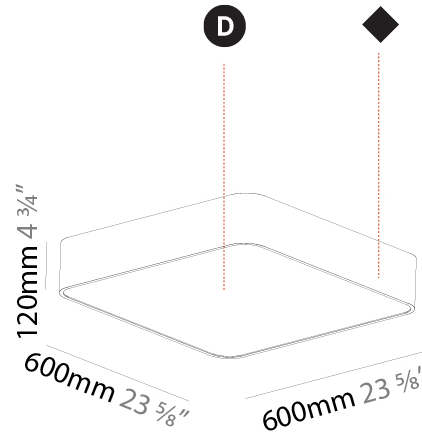

GENERAL

Series: Smoothy
Subseries: Smoothy Standard
Brand: Prolicht
Division: Architectural
Mounting Type: Surface
Mounting Location: Ceiling
Subcategory: Ambient

PHYSICAL

Shape: Square
Length (mm): 600
Length (in): 23 5/8
Width (mm): 600
Width (in): 23 5/8
Height (mm): 120
Height (in): 4 3/4
Light Distribution: Direct
Weight (kg): 11.315
Weight (lbs): 24.89
Diffuser: PMMA - Opal or Micro-Prism
Fixture Finish: SSR / BKV / CWI / CRY / HAB / UFT / ITA / RUA / FTG / MYG / LOD / PUS / FRO / FUP / KIA / POP / BLS / SPG / MEY / GOH / GUM / CHC / COM / ABZ / JAG / OBR / MOS / ROR
Fixture Material: Extruded Aluminum / Steel

ELECTRICAL

Lamp Type: LED (Zhaga Standard)
Input Wattage (W): 55
Total Output Wattage (W): 49.7
Dimming: Non-Dimmable
Driver Included: Yes
Driver Location: Integrated
Driver Type: Constant Current - Universal
Driver Class: Class 2
Input Voltage (V): 120 - 277
Constant Current (MA): 350
Upon Request: (Not included - see components) Integral: 0-10Vdc dimming / Phase dimming 120Vac only

LED

Color Temperature (°K): 3000 / 3500 / 4000
Max. Delivered Lumen (lm): 5520 / 5606 / 5720
CRI: >80 CRI
Efficiency (%): 0.867
Lamp Life (hrs): 50000

OPTICAL

RATINGS AND CERTIFICATIONS

Certified By: Certified for North American Standards
IP rating: IP20