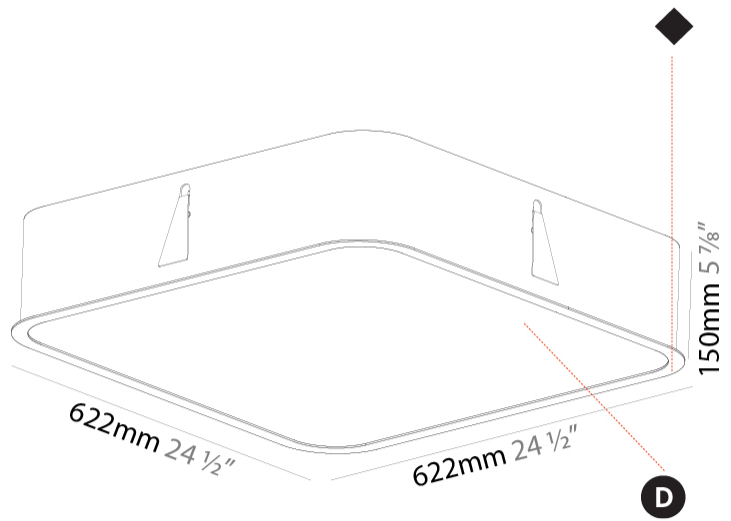

#### PHYSICAL

Shape: Square
Length (mm): 622
Length (in): 24 1/2
Width (mm): 622
Width (in): 24 1/2
Height (mm): 150
Height (in): 5 7/8
Ceiling Thickness (mm): 10 / 12.5 / 15 / 25
Ceiling Thickness (in): 3/8 or 1/2 or 9/16 or 1
Min. Recessing Depth (mm): 160
Min. Recessing Depth (in): 6 5/16
Light Distribution: Direct
Weight (kg): 12.317
Weight (lbs): 27.10
Diffuser: PMMA - Opal or Micro-Prism
Fixture Finish: SSR / BKV / CWI / CRY / HAB / UFT / ITA / RUA / FTG / MYG / LOD / PUS / FRO / FUP / KIA / POP / BLS / SPG / MEY / GOH / GUM / CHC / COM / ABZ / JAG / OBR / MOS / ROR
Fixture Material: Extruded Aluminum / Steel
Cut-out Measurements: 605mm / 23 13/16" x 605mm / 23 13/16"

#### RATINGS AND CERTIFICATIONS

Certified By: Certified for North American Standards
IP rating: IP20

605mm x 605mm  
23 13/16" x 23 13/16"

10 - 25mm  
3/8" - 1"

160mm  
6 5/16"

#### PHYSICAL

Shape: Square  
Length (mm): 600  
Length (in): 23 5/8  
Width (mm): 600  
Width (in): 23 5/8  
Depth (mm): 156  
Depth (in): 6 1/8  
Ceiling Thickness (mm): 10 / 12.5 / 15 / 25 / 30  
Ceiling Thickness (in): 3/8 or 1/2 or 9/16 or 1  
Min. Recessing Depth (mm): 180  
Min. Recessing Depth (in): 7 1/16  
Light Distribution: Direct  
Weight (kg): 12.549  
Weight (lbs): 27.61  
Diffuser: PMMA - Opal  
Fixture Material: Extruded Aluminum / Steel  
Cut-out Measurements: 635mm / 25" x 635mm / 25"  
Upon Request: Unique Sizes Unique Ceiling Thickness Unique Mounting Depth Spot Inserts

#### PHYSICAL

Shape: Square
Length (mm): 600
Length (in): 23 5/8
Width (mm): 600
Width (in): 23 5/8
Height (mm): 120
Height (in): 4 3/4
Light Distribution: Direct
Weight (kg): 11.315
Weight (lbs): 24.89
Diffuser: PMMA - Opal or Micro-Prism
Fixture Finish: SSR / BKV / CWI / CRY / HAB / UFT / ITA / RUA / FTG / MYG / LOD / PUS / FRO / FUP / KIA / POP / BLS / SPG / MEY / GOH / GUM / CHC / COM / ABZ / JAG / OBR / MOS / ROR
Fixture Material: Extruded Aluminum / Steel