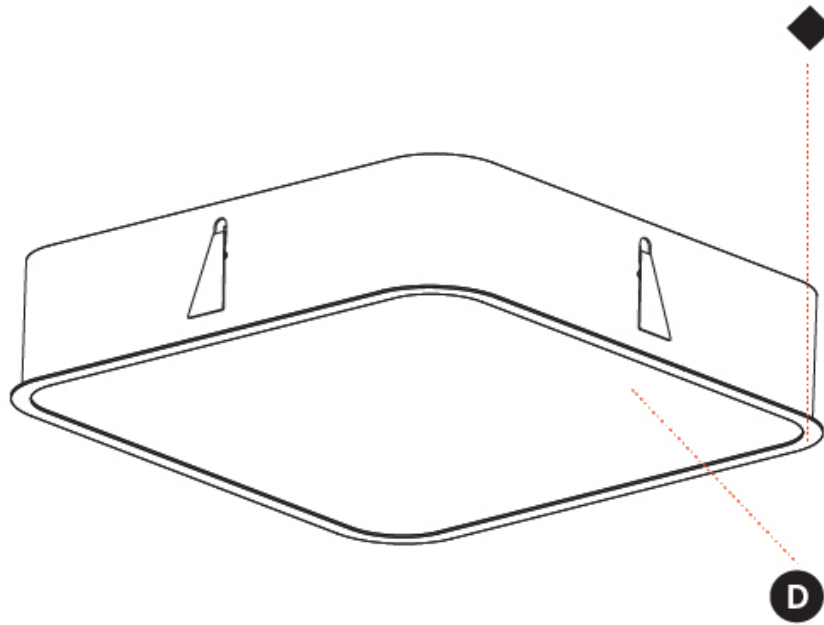

SMOOTHY STANDARD RECESSED

A37599-

PROJECT	_____
TYPE	_____
SPECIFIER	_____
QUANTITY	_____
DATE	_____