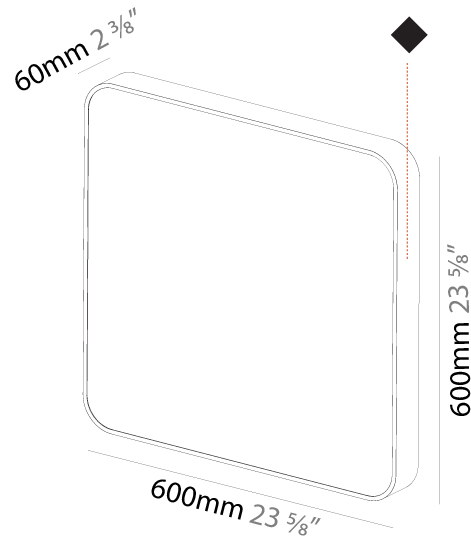

GENERAL

Series: Smoothy
Subseries: Smoothy Flat
Brand: Prolicht
Division: Architectural
Mounting Type: Surface
Mounting Location: Ceiling
Subcategory: Ambient

PHYSICAL

Shape: Square
Length (mm): 600
Length (in): 23 5/8
Height (mm): 600
Depth (mm): 60
Height (in): 23 5/8
Depth (in): 2 3/8
Light Distribution: Direct
Weight (kg): 8.458
Weight (lbs): 18.61
Diffuser: PMMA - Opal
Fixture Finish: SSR / BKV / CWI / CRY / HAB / UFT / ITA / RUA / FTG / MYG / LOD / PUS / FRO / FUP / KIA / POP / BLS / SPG / MEY / GOH / GUM / CHC / COM / ABZ / JAG / OBR / MOS / ROR
Fixture Material: Extruded Aluminum / Steel

ELECTRICAL

Lamp Type: LED (Zhaga Standard)
Input Wattage (W): 55
Total Output Wattage (W): 49.7
Dimming: Non-Dimmable
Driver Included: Yes
Driver Location: Integrated
Driver Type: Constant Current - Universal
Driver Class: Class 2
Input Voltage (V): 120 - 277
Constant Current (MA): 350
Upon Request: (Not included - see components) Integral: 0-10Vdc dimming / Phase dimming 120Vac only

LED

Color Temperature (°K): 3000 / 3500 / 4000
Max. Delivered Lumen (lm): 4810 / 4880 / 4980
CRI: >80 CRI
Lamp Life (hrs): 50000

OPTICAL

RATINGS AND CERTIFICATIONS

Certified By: Certified for North American Standards
IP rating: IP20