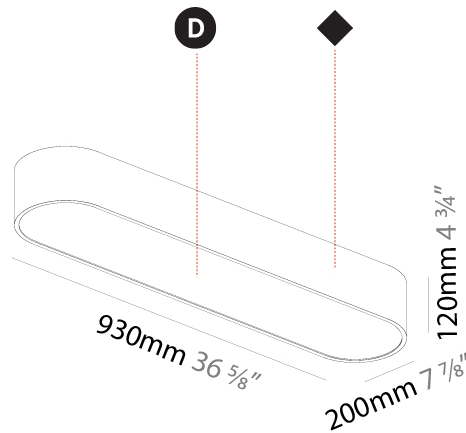

1. To build a product code in our configurator select the specify button on the base model # product page
2. To build a manual product code on this datasheet choose from the options listed below in blue font and add the suffix to the base model #

GENERAL

Series: Smoothy
Subseries: Smoothline
Brand: Prolicht
Division: Architectural
Mounting Type: Surface
Mounting Location: Ceiling
Subcategory: Ambient

PHYSICAL

Shape: Oval
Length (mm): 930
Length (in): 36 5/8
Width (mm): 200
Width (in): 7 7/8
Height (mm): 120
Height (in): 4 3/4
Light Distribution: Direct
Weight (kg): 5.108
Weight (lbs): 11.24
Diffuser: PMMA - Opal or Micro-Prism
Fixture Finish: SSR / BKV / CWI / CRY / HAB / UFT / ITA / RUA / FTG / MYG / LOD / PUS / FRO / FUP / KIA / POP / BLS / SPG / MEY / GOH / GUM / CHC / COM / ABZ / JAG / OBR / MOS / ROR
Fixture Material: Extruded Aluminum / Steel

ELECTRICAL

Lamp Type: LED (Zhaga Standard)
Input Wattage (W): 31.5
Total Output Wattage (W): 27
Dimming: Tri-Mode (Non-Dimming and Phase Dimming (120Vac only) and 0-10V Dimming)
Driver Included: Yes
Driver Location: Integrated
Driver Type: Constant Current - Universal
Driver Class: Class 2
Input Voltage (V): 120 - 277
Constant Current (MA): 500

LED

Color Temperature (°K): 3000 / 3500 / 4000
Max. Delivered Lumen (lm): 2190 / 2362 / 2410
CRI: >80 CRI
Lamp Life (hrs): 50000

OPTICAL

RATINGS AND CERTIFICATIONS

Certified By: Certified for North American Standards
IP rating: IP20