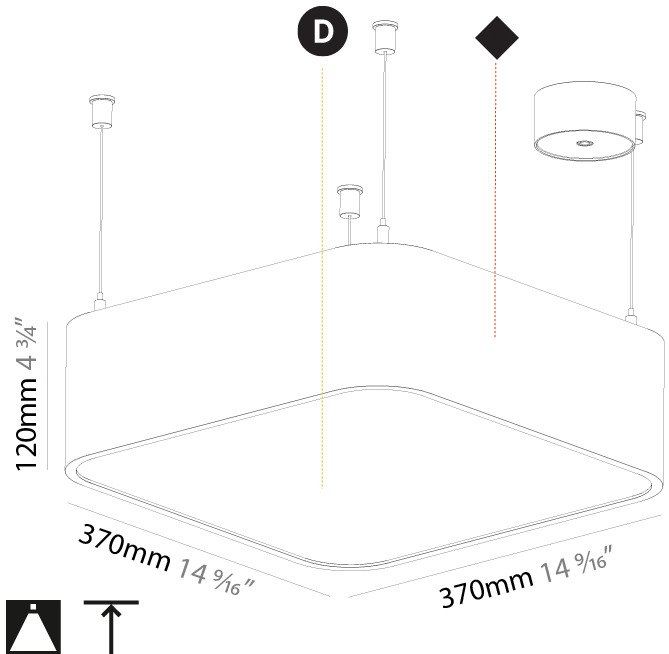

GENERAL

Series: Smoothy
Subseries: Smoothy Standard
Brand: Prolicht
Division: Architectural
Mounting Type: Suspension
Mounting Location: Ceiling
Subcategory: Ambient

PHYSICAL

Shape: Square
Length (mm): 370
Length (in): 14 ⁹/₁₆
Width (mm): 370
Width (in): 14 ⁹/₁₆
Height (mm): 120
Height (in): 4 ³/₄
Max. Overall Height (mm): 2120
Max. Overall Height (in): 83 ⁷/₁₆
Light Distribution: Direct
Weight (kg): 4.15
Weight (lbs): 9.13
Diffuser: PMMA - Opal or Micro-Prism
Fixture Finish: SSR / BKV / CWI / CRY / HAB / UFT / ITA / RUA / FTG / MYG / LOD / PUS / FRO / FUP / KIA / POP / BLS / SPG / MEY / GOH / GUM / CHC / COM / ABZ / JAG / OBR / MOS / ROR
Fixture Material: Extruded Aluminum / Steel
Cable Details: 2000mm / 78 3/4"

ELECTRICAL

Lamp Type: LED (Zhaga Standard)
Input Wattage (W): 12
Total Output Wattage (W): 10
Dimming: Non-Dimmable
Driver Included: Yes
Driver Location: Integrated
Driver Type: Constant Current - Universal
Driver Class: Class 2
Input Voltage (V): 120 - 277
Constant Current (MA): 350
Upon Request: (Not included - see components) Integral: 0-10Vdc dimming / Phase dimming 120Vac only

LED

Color Temperature (°K): 3000 / 3500 / 4000
Max. Delivered Lumen (lm): 1380 / 1401 / 1430
CRI: >80 CRI
Efficiency (%): 82.7
Lamp Life (hrs): 50000

OPTICAL

RATINGS AND CERTIFICATIONS

Certified By: Certified for North American Standards
IP rating: IP20