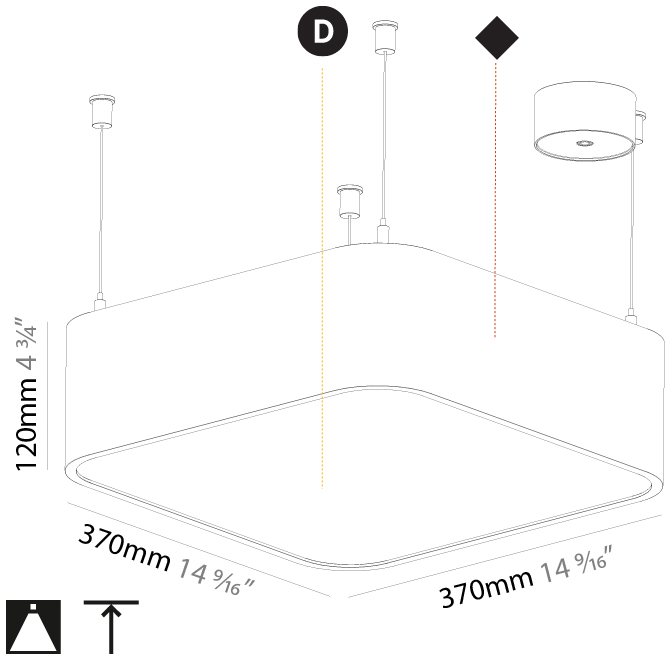

GENERAL

Series: Smoothy
Subseries: Smoothy Standard
Brand: Prolicht
Division: Architectural
Mounting Type: Suspension
Mounting Location: Ceiling
Subcategory: Ambient

PHYSICAL

Shape: Square
Length (mm): 370
Length (in): 14 ⁷/₁₆
Width (mm): 370
Width (in): 14 ⁷/₁₆
Height (mm): 120
Height (in): 4 ³/₄
Max. Overall Height (mm): 2120
Max. Overall Height (in): 83 ⁷/₁₆
Light Distribution: Direct
Weight (kg): 4.15
Weight (lbs): 9.13
Diffuser: PMMA - Opal or Micro-Prism
Fixture Finish: SSR / BKV / CWI / CRY / HAB / UFT / ITA / RUA / FTG / MYG / LOD / PUS / FRO / FUP / KIA / POP / BLS / SPG / MEY / GOH / GUM / CHC / COM / ABZ / JAG / OBR / MOS / ROR
Fixture Material: Extruded Aluminum / Steel
Cable Details: 2000mm / 78 3/4"

ELECTRICAL

Lamp Type: LED (Zhaga Standard)
Input Wattage (W): 12
Total Output Wattage (W): 10
Dimming: Non-Dimmable
Driver Included: Yes
Driver Location: Integrated
Driver Type: Constant Current - Universal
Driver Class: Class 2
Input Voltage (V): 120 - 277
Constant Current (MA): 350
Upon Request: (Not included - see components) Integral: 0-10Vdc dimming / Phase dimming 120Vac only

LED

Color Temperature (°K): 3000 / 3500 / 4000
Max. Delivered Lumen (lm): 1380 / 1401 / 1430
CRI: >80 CRI
Efficiency (%): 82.7
Lamp Life (hrs): 50000

OPTICAL

RATINGS AND CERTIFICATIONS

Certified By: Certified for North American Standards
IP rating: IP20