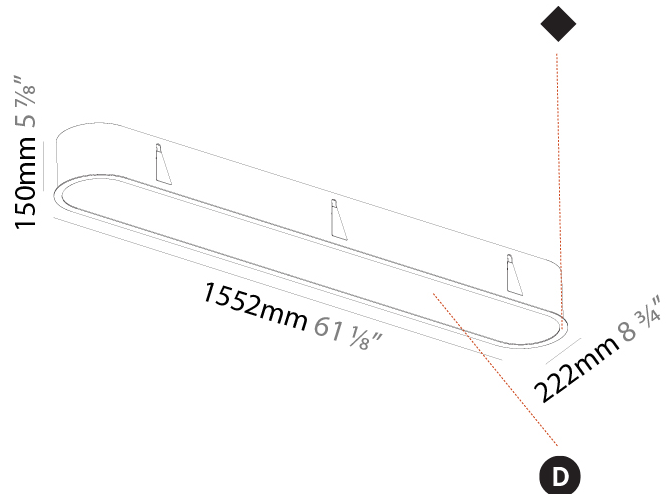

GENERAL

Series: Smoothy
Subseries: Smoothline
Brand: Prolicht
Division: Architectural
Mounting Type: Recessed
Mounting Location: Ceiling
Subcategory: Ambient

PHYSICAL

Shape: Oval
Length (mm): 1552
Length (in): 61 7/8
Width (mm): 222
Width (in): 8 3/4
Depth (mm): 150
Depth (in): 5 7/8
Ceiling Thickness (mm): 10 / 12.5 / 15 / 25
Ceiling Thickness (in): 3/8 or 1/2 or 9/16 or 1
Min. Recessing Depth (mm): 160
Min. Recessing Depth (in): 6 5/16
Light Distribution: Direct
Weight (kg): 8.895
Weight (lbs): 19.57
Diffuser: PMMA - Opal or Micro-Prism
Fixture Finish: SSR / BKV / CWI / CRY / HAB / UFT / ITA / RUA / FTG / MYG / LOD / PUS / FRO / FUP / KIA / POP / BLS / SPG / MEY / GOH / GUM / CHC / COM / ABZ / JAG / OBR / MOS / ROR
Fixture Material: Extruded Aluminum / Steel
Cut-out Measurements: 1535mm / 60 7/16" x 205mm / 8 1/16"

ELECTRICAL

Lamp Type: LED (Zhaga Standard)
Input Wattage (W): 52.8
Total Output Wattage (W): 45
Dimming: Tri-Mode (Non-Dimming and Phase Dimming (120Vac only) and 0-10V Dimming)
Driver Included: Yes
Driver Location: Integrated
Driver Type: Constant Current - Universal
Driver Class: Class 2
Input Voltage (V): 120 - 277
Constant Current (MA): 500

LED

Color Temperature (°K): 3000 / 3500 / 4000
Max. Delivered Lumen (lm): 3570 / 3842 / 3920
CRI: >80 CRI
Lamp Life (hrs): 50000

OPTICAL

RATINGS AND CERTIFICATIONS

Certified By: Certified for North American Standards
IP rating: IP20