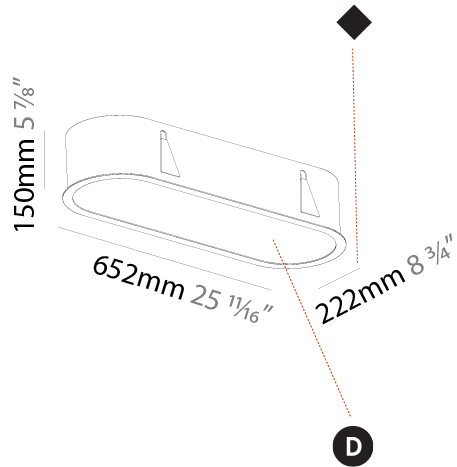

GENERAL

Series: Smoothy
Subseries: Smoothline
Brand: Prolicht
Division: Architectural
Mounting Type: Recessed
Mounting Location: Ceiling
Subcategory: Ambient

PHYSICAL

Shape: Oval
Length (mm): 652
Length (in): 25 11/16
Width (mm): 222
Width (in): 8 3/4
Depth (mm): 150
Depth (in): 5 7/8
Ceiling Thickness (mm): 10 / 12.5 / 15 / 25
Ceiling Thickness (in): 3/8 or 1/2 or 9/16 or 1
Min. Recessing Depth (mm): 160
Min. Recessing Depth (in): 6 5/16
Light Distribution: Direct
Weight (kg): 4.033
Weight (lbs): 8.87
Diffuser: PMMA - Opal or Micro-Prism
Fixture Finish: SSR / BKV / CWI / CRY / HAB / UFT / ITA / RUA / FTG / MYG / LOD / PUS / FRO / FUP / KIA / POP / BLS / SPG / MEY / GOH / GUM / CHC / COM / ABZ / JAG / OBR / MOS / ROR
Fixture Material: Extruded Aluminum / Steel
Cut-out Measurements: 635mm / 25" x 205mm / 8 1/16"

ELECTRICAL

Lamp Type: LED (Zhaga Standard)
Input Wattage (W): 21
Total Output Wattage (W): 18
Dimming: Tri-Mode (Non-Dimming and Phase Dimming (120Vac only) and 0-10V Dimming)
Driver Included: Yes
Driver Location: Integrated
Driver Type: Constant Current - Universal
Driver Class: Class 2
Input Voltage (V): 120 - 277
Constant Current (MA): 500

LED

Color Temperature (°K): 3000 / 3500 / 4000
Max. Delivered Lumen (lm): 1430 / 1539 / 1570
CRI: >80 CRI
Lamp Life (hrs): 50000

OPTICAL

RATINGS AND CERTIFICATIONS

Certified By: Certified for North American Standards
IP rating: IP20

PROJECT
TYPE
SPECIFIER
QUANTITY
DATE

635mm x 205mm
25" x 8 1/16"

10 - 25mm
3/8" - 1"

160mm
6 5/16"