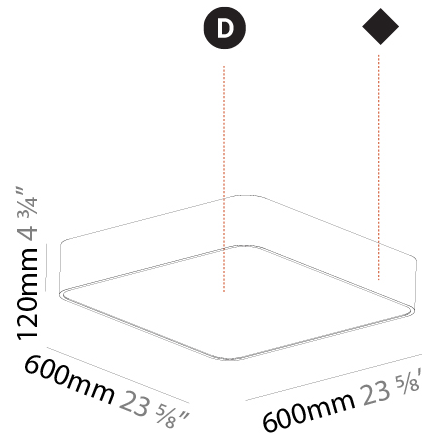

GENERAL

Series: Smoothy
Subseries: Smoothy Standard
Brand: Prolicht
Division: Architectural
Mounting Type: Surface
Mounting Location: Ceiling
Subcategory: Ambient

PHYSICAL

Shape: Square
Length (mm): 600
Length (in): 23 5/8
Width (mm): 600
Width (in): 23 5/8
Height (mm): 120
Height (in): 4 3/4
Light Distribution: Direct
Weight (kg): 11.315
Weight (lbs): 24.89
Diffuser: [PMMA - Opal or Micro-Prism](#)
Fixture Finish: [SSR / BKV / CWI / CRY / HAB / UFT / ITA / RUA / FTG / MYG / LOD / PUS / FRO / FUP / KIA / POP / BLS / SPG / MEY / GOH / GUM / CHC / COM / ABZ / JAG / OBR / MOS / ROR](#)
Fixture Material: [Extruded Aluminum / Steel](#)

ELECTRICAL

Lamp Type: LED (Zhaga Standard)
Input Wattage (W): 55
Total Output Wattage (W): 49.7
Dimming: [Non-Dimmable](#)
Driver Included: Yes
Driver Location: Integrated
Driver Type: [Constant Current - Universal](#)
Driver Class: [Class 2](#)
Input Voltage (V): 120 - 277
Constant Current (MA): 350
Upon Request: (Not included - see components) Integral: 0-10Vdc dimming / Phase dimming 120Vac only

LED

Color Temperature (°K): [3000 / 3500 / 4000](#)
Max. Delivered Lumen (lm): 5520 / 5606 / 5720
CRI: >80 CRI
Efficiency (%): 0.867
Lamp Life (hrs): 50000

OPTICAL

RATINGS AND CERTIFICATIONS

Certified By: Certified for North American Standards
IP rating: IP20

PROJECT
TYPE
SPECIFIER
QUANTITY
DATE