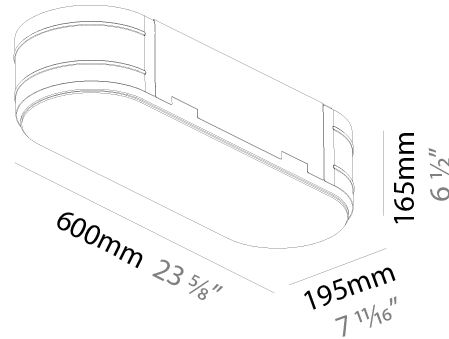

RATINGS AND CERTIFICATIONS

Certified By: Certified for North American Standards
 IP rating: IP20

PROJECT
TYPE
SPECIFIER
QUANTITY
DATE

635mm x 230mm
25" x 9 1/16"

10 | 12 1/2 | 15 | 25 | 30mm
3/8" | 1/2" | 9/16" | 1" | 3/16"