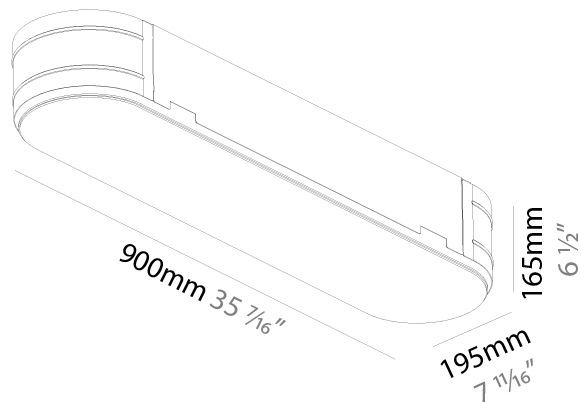

GENERAL

Series: Smoothy
Subseries: Smoothline
Brand: Prolicht
Division: Architectural
Mounting Type: Trimless
Mounting Location: Ceiling
Subcategory: Ambient

PHYSICAL

Shape: Oval
Length (mm): 900
Length (in): 35 7/16
Width (mm): 195
Width (in): 7 13/16
Depth (mm): 165
Depth (in): 6 1/2
Ceiling Thickness (mm): 10 / 12.5 / 15 / 25 / 30
Ceiling Thickness (in): 3/8 or 1/2 or 9/16 or 1 or 1 3/16
Min. Recessing Depth (mm): 180
Min. Recessing Depth (in): 7 1/16
Light Distribution: Direct
Weight (kg): 5.756
Weight (lbs): 12.66
Diffuser: PMMA - Opal
Fixture Material: Extruded Aluminum / Steel
Cut-out Measurements: 935mm / 36 15/16" x 230mm / 9 1/16"
Upon Request: Unique Sizes Unique Ceiling Thickness Unique Mounting Depth Spot Inserts

ELECTRICAL

Lamp Type: LED (Zhaga Standard)
Input Wattage (W): 31.5
Total Output Wattage (W): 27
Dimming: [Tri-Mode (Non-Dimming and Phase Dimming (120Vac only) and 0-10V Dimming)](#)
Driver Included: Yes
Driver Location: Integrated
Driver Type: Constant Current - Universal
Driver Class: Class 2
Input Voltage (V): 120 - 277
Constant Current (MA): 500

LED

[Color Temperature (*K): 3000 / 3500 / 4000](#)
Max. Delivered Lumen (lm): 2340 / 2518 / 2570
CRI: >80 CRI
Lamp Life (hrs): 50000
Upon Request: RGB-W Tunable White Special Color Temperature CRI90

OPTICAL

RATINGS AND CERTIFICATIONS

Certified By: Certified for North American Standards
IP rating: IP20

PROJECT
TYPE
SPECIFIER
QUANTITY
DATE

935mm x 230mm
36 13/16" x 9 1/16"

10 | 12 1/2 | 15 | 25 | 30mm
3/8" | 1/2" | 9/16" | 1" | 3/16"