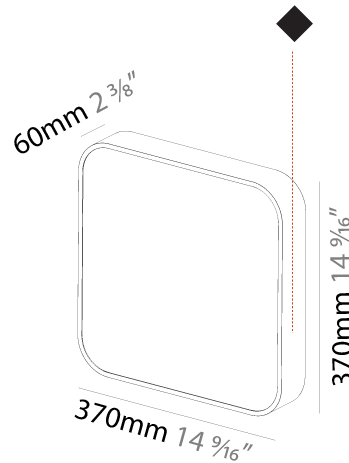

GENERAL

Series: Smoothy
Subseries: Smoothy Flat
Brand: Prolight
Division: Architectural
Mounting Type: Surface
Mounting Location: Ceiling
Subcategory: Ambient

PHYSICAL

Shape: Square
Length (mm): 370
Length (in): 14 ⁹/₁₆
Height (mm): 370
Depth (mm): 60
Height (in): 14 ⁹/₁₆
Depth (in): 2 ³/₈
Light Distribution: Direct
Weight (kg): 3.16
Weight (lbs): 6.94
Diffuser: PMMA - Opal
Fixture Finish: SSR / BKV / CWI / CRY / HAB / UFT / ITA / RUA / FTG / MYG / LOD / PUS / FRO / FUP / KIA / POP / BLS / SPG / MEY / GOH / GUM / CHC / COM / ABZ / JAG / OBR / MOS / ROR
Fixture Material: Extruded Aluminum / Steel

ELECTRICAL

Lamp Type: LED (Zhaga Standard)
Input Wattage (W): 13.2
Total Output Wattage (W): 12
Dimming: Non-Dimmable
Driver Included: Yes
Driver Location: Integrated
Driver Type: Constant Current - Universal
Driver Class: Class 2
Input Voltage (V): 120 - 277
Constant Current (MA): 350
Upon Request: (Not included - see components) Integral: 0-10Vdc dimming / Phase dimming 120Vac only

LED

Color Temperature (°K): 3000 / 3500 / 4000
Max. Delivered Lumen (lm): 1200 / 1225 / 1250
CRI: >80 CRI
Lamp Life (hrs): 50000

OPTICAL

RATINGS AND CERTIFICATIONS

Certified By: Certified for North American Standards
IP rating: IP20

PROJECT
TYPE
SPECIFIER
QUANTITY
DATE