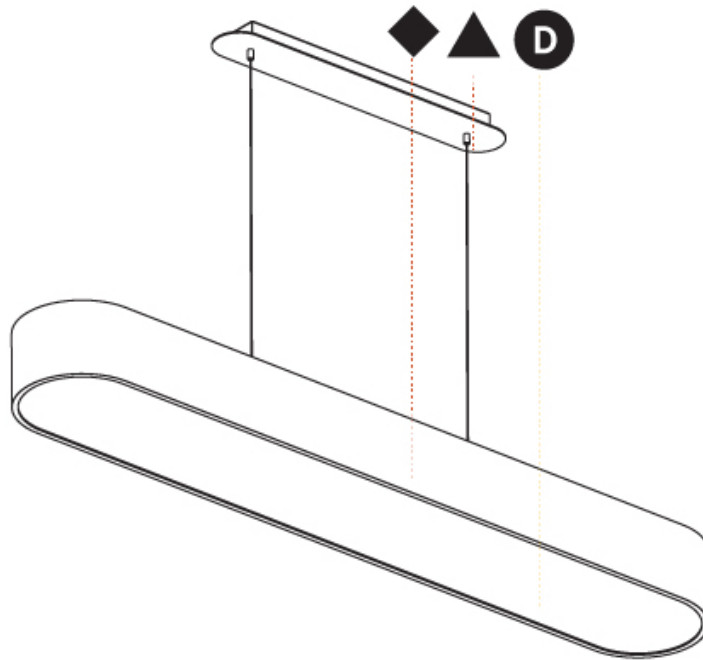

SMOOTHLINE SUSPENSION

A30273-

PROJECT	_____
TYPE	_____
SPECIFIER	_____
QUANTITY	_____
DATE	_____

A