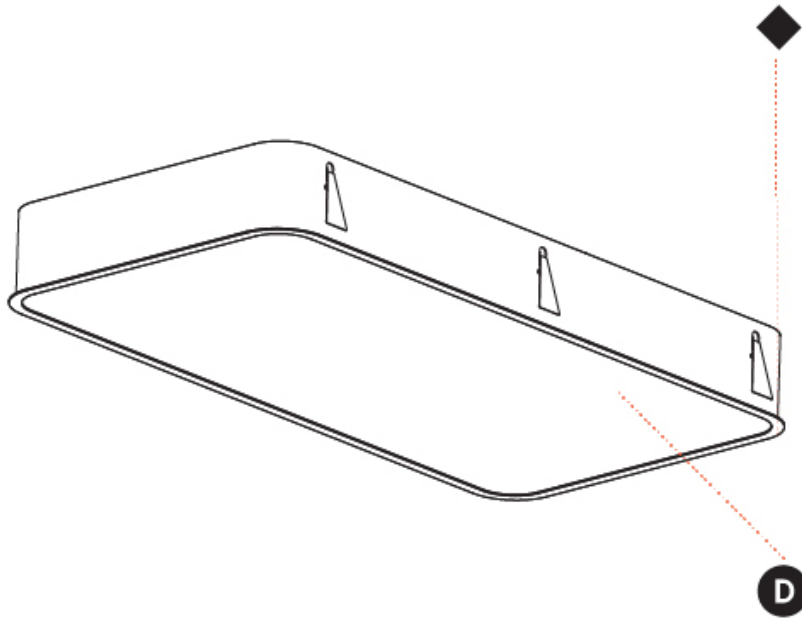

SMOOTHY STANDARD RECESSED

A37603-

PROJECT _____

TYPE _____

SPECIFIER _____

QUANTITY _____

DATE _____

A