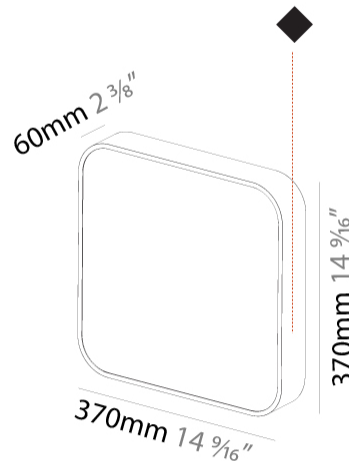

GENERAL

Series: Smoothy
Subseries: Smoothy Flat
Brand: Prolicht
Division: Architectural
Mounting Type: Surface
Mounting Location: Ceiling
Subcategory: Ambient

PHYSICAL

Shape: Square
Length (mm): 370
Length (in): 14 ⁹/₁₆"
Height (mm): 370
Depth (mm): 60
Height (in): 14 ⁹/₁₆"
Depth (in): 2 ³/₈"
Light Distribution: Direct
Weight (kg): 3.16
Weight (lbs): 6.94
Diffuser: PMMA - Opal
Fixture Finish: SSR / BKV / CWI / CRY / HAB / UFT / ITA / RUA / FTG / MYG / LOD / PUS / FRO / FUP / KIA / POP / BLS / SPG / MEY / GOH / GUM / CHC / COM / ABZ / JAG / OBR / MOS / ROR
Fixture Material: Extruded Aluminum / Steel

ELECTRICAL

Lamp Type: LED (Zhaga Standard)
Input Wattage (W): 13.2
Total Output Wattage (W): 12
Dimming: Non-Dimmable
Driver Included: Yes
Driver Location: Integrated
Driver Type: Constant Current - Universal
Driver Class: Class 2
Input Voltage (V): 120 - 277
Constant Current (MA): 350
Upon Request: (Not included - see components) Integral: 0-10Vdc dimming / Phase dimming 120Vac only

LED

Color Temperature (°K): 3000 / 3500 / 4000
Max. Delivered Lumen (lm): 1200 / 1225 / 1250
CRI: >80 CRI
Lamp Life (hrs): 50000

OPTICAL

RATINGS AND CERTIFICATIONS

Certified By: Certified for North American Standards
IP rating: IP20