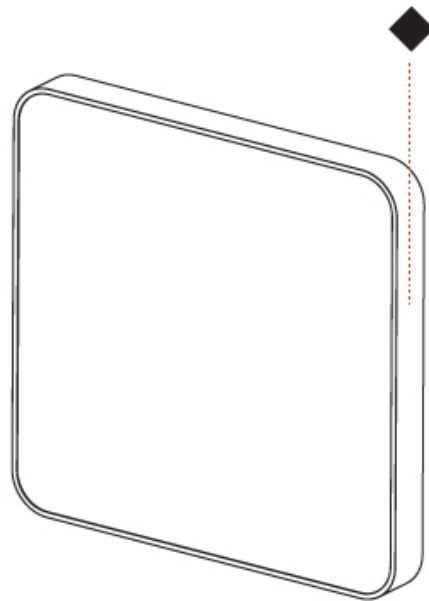

SMOOTHY FLAT SURFACE

A3D050-

PROJECT

TYPE

SPECIFIER

QUANTITY

DATE