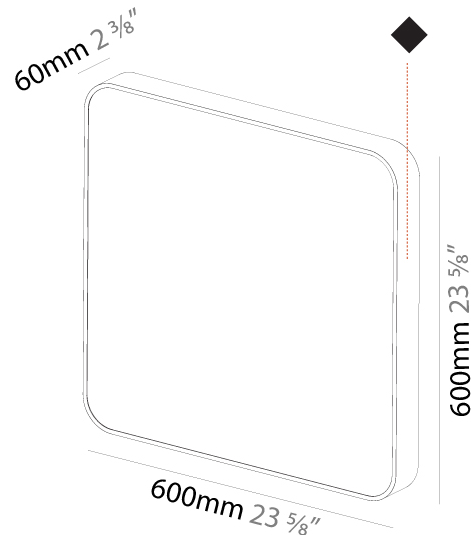

GENERAL

Series: Smoothy
Subseries: Smoothy Flat
Brand: Prolicht
Division: Architectural
Mounting Type: Surface
Mounting Location: Ceiling
Subcategory: Ambient

PHYSICAL

Shape: Square
Length (mm): 600
Length (in): 23 ⁵/₈
Height (mm): 600
Depth (mm): 60
Height (in): 23 ⁵/₈
Depth (in): 2 ³/₈
Light Distribution: Direct
Weight (kg): 8.458
Weight (lbs): 18.61
Diffuser: PMMA - Opal
Fixture Finish: SSR / BKV / CWI / CRY / HAB / UFT / ITA / RUA / FTG / MYG / LOD / PUS / FRO / FUP / KIA / POP / BLS / SPG / MEY / GOH / GUM / CHC / COM / ABZ / JAG / OBR / MOS / ROR
Fixture Material: Extruded Aluminum / Steel

ELECTRICAL

Lamp Type: LED (Zhaga Standard)
Input Wattage (W): 55
Total Output Wattage (W): 49.7
Dimming: Non-Dimmable
Driver Included: Yes
Driver Location: Integrated
Driver Type: Constant Current - Universal
Driver Class: Class 2
Input Voltage (V): 120 - 277
Constant Current (MA): 350
Upon Request: (Not included - see components) Integral: 0-10Vdc dimming / Phase dimming 120Vac only

LED

Color Temperature (°K): 3000 / 3500 / 4000
Max. Delivered Lumen (lm): 4810 / 4880 / 4980
CRI: >80 CRI
Lamp Life (hrs): 50000

OPTICAL

RATINGS AND CERTIFICATIONS

Certified By: Certified for North American Standards
IP rating: IP20