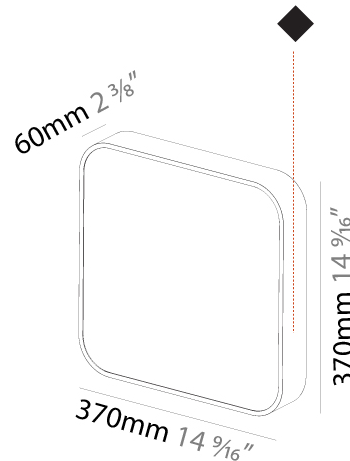

GENERAL

Series: Smoothy
Subseries: Smoothy Flat
Brand: Prolight
Division: Architectural
Mounting Type: Surface
Mounting Location: Ceiling
Subcategory: Ambient

PHYSICAL

Shape: Square
Length (mm): 370
Length (in): 14 ⁹/₁₆"
Height (mm): 370
Depth (mm): 60
Height (in): 14 ⁹/₁₆"
Depth (in): 2 ³/₈"
Light Distribution: Direct
Weight (kg): 3.16
Weight (lbs): 6.94
Diffuser: PMMA - Opal
Fixture Finish: SSR / BKV / CWI / CRY / HAB / UFT / ITA / RUA / FTG / MYG / LOD / PUS / FRO / FUP / KIA / POP / BLS / SPG / MEY / GOH / GUM / CHC / COM / ABZ / JAG / OBR / MOS / ROR
Fixture Material: Extruded Aluminum / Steel

ELECTRICAL

Lamp Type: LED (Zhaga Standard)
Input Wattage (W): 13.2
Total Output Wattage (W): 12
Dimming: Non-Dimmable
Driver Included: Yes
Driver Location: Integrated
Driver Type: Constant Current - Universal
Driver Class: Class 2
Input Voltage (V): 120 - 277
Constant Current (MA): 350
Upon Request: (Not included - see components) Integral: 0-10Vdc dimming / Phase dimming 120Vac only

LED

Color Temperature (°K): 3000 / 3500 / 4000
Max. Delivered Lumen (lm): 1200 / 1225 / 1250
CRI: >80 CRI
Lamp Life (hrs): 50000

OPTICAL

RATINGS AND CERTIFICATIONS

Certified By: Certified for North American Standards
IP rating: IP20