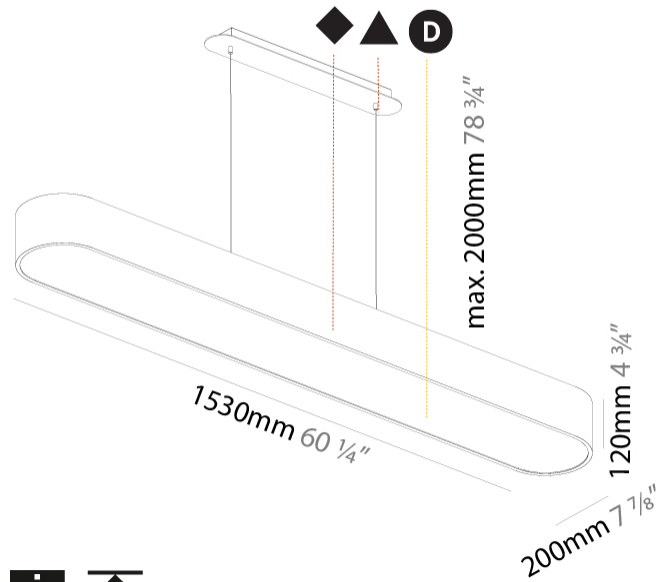

GENERAL

Series: Smoothy
Subseries: Smoothline
Partner: Prolicht
Division: Architectural
Installation: Suspension
Product Type: Pendant
Mounting Location: Ceiling
Light Distribution: Direct

PHYSICAL

Shape: Oblong
Length (mm): 1530
Length (in): 60 1/4
Width (mm): 200
Width (in): 7 7/8
Height (mm): 120
Height (in): 4 3/4
Max. Overall Height (mm): 2120
Max. Overall Height (in): 82 1/2
Weight (kg): 10.765
Weight (lbs): 23.73
Diffuser: PMMA - Opal or Micro-Prism
Fixture Finish: SSR / BKV / CWI / CRY / HAB / UFT / ITA / RUA / FTG / MYG / LOD / PUS / FRO / FUP / KIA / POP / BLS / SPG / MEY / GOH / CHC / COM / ABZ / JAG / OBR / MOS / ROR
Fixture Material: Extruded Aluminum / Steel
Cable Details: 2000mm / 78 3/4"

ELECTRICAL

Lamp Type: LED (Zhaga Standard)
Input Wattage (W): 52.5
Total Output Wattage (W): 45
Dimming: Tri-Mode (Non-Dimming and Phase Dimming (120Vac only) and 0-10V Dimming)
Driver Included: Yes
Driver Location: Integrated
Driver Type: Constant Current - Universal
Driver Class: Class 2
Input Voltage (V): 120 - 277
Constant Current (MA): 500

LED

Number of LEDs: 15
Color Temperature (°K): 3000 / 4000
Max. Delivered Lumen (lm): 3650 / 4010
CRI: >80 CRI
Lamp Life (hrs): 50000
Upon Request: Other CCT available

OPTICAL

RATINGS AND CERTIFICATIONS

Certified By: Certified for North American Standards
IP rating: IP20