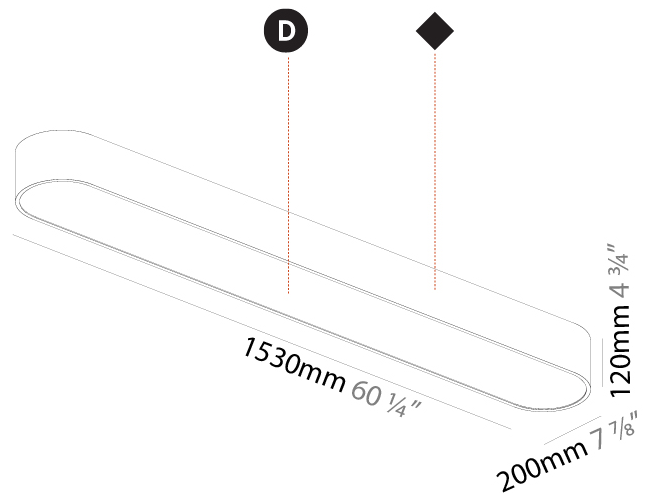

1. To build a product code in our configurator select the specify button on the base model # product page
2. To build a manual product code on this datasheet choose from the options listed below in blue font and add the suffix to the base model #

GENERAL

Series: Smoothy
Subseries: Smoothline
Partner: Prolicht
Division: Architectural
Installation: Surface
Product Type: Ceiling Surface
Mounting Location: Ceiling
Light Distribution: Direct

PHYSICAL

Shape: Oval
Length (mm): 1530
Length (in): 60 1/4
Width (mm): 200
Width (in): 7 7/8
Height (mm): 120
Height (in): 4 3/4

Diffuser: PMMA - Opal or Micro-Prism
Fixture Finish: SSR / BKV / CWI / CRY / HAB / UFT / ITA / RUA / FTG / MYG / LOD / PUS / FRO / FUP / KIA / POP / BLS / SPG / MEY / GOH / CHC / COM / ABZ / JAG / OBR / MOS / ROR
Fixture Material: Extruded Aluminum / Steel

ELECTRICAL

Lamp Type: LED (Zhaga Standard)
Input Wattage (W): 52
Total Output Wattage (W): 45
Dimming: Tri-Mode (Non-Dimming and Phase Dimming (120Vac only) and 0-10V Dimming)
Driver Included: Yes
Driver Location: Integrated
Driver Type: Constant Current - Universal
Driver Class: Class 2
Input Voltage (V): 120 - 277
Constant Current (MA): 500

LED

Color Temperature (°K): 3000 / 4000
Max. Delivered Lumen (lm): 3650 / 4010
CRI: >80 CRI
Lamp Life (hrs): 50000
Upon Request: Other CCT available

OPTICAL

RATINGS AND CERTIFICATIONS

Certified By: Certified for North American Standards
IP rating: IP20