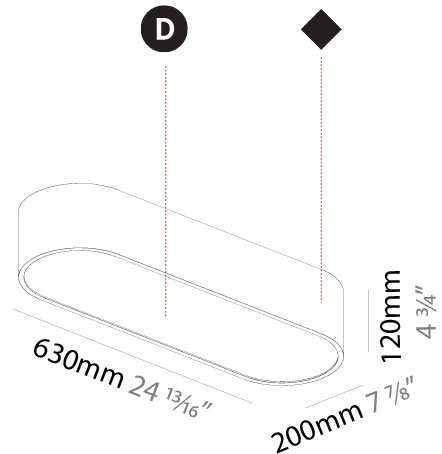

GENERAL

Series: Smoothy
Subseries: Smoothline
Partner: Prolicht
Division: Architectural
Installation: Surface
Product Type: Ceiling Surface
Mounting Location: Ceiling
Light Distribution: Direct

PHYSICAL

Shape: Oval
Length (mm): 630
Length (in): 24 13/16
Width (mm): 200
Width (in): 7 7/8
Height (mm): 120
Height (in): 4 3/4
Weight (kg): 3.403
Weight (lbs): 7.49
Diffuser: [PMMA - Opal or Micro-Prism](#)
Fixture Finish: [SSR / BKV / CWI / CRY / HAB / UFT / ITA / RUA / FTG / MYG / LOD / PUS / FRO / FUP / KIA / POP / BLS / SPG / MEY / GOH / CHC / COM / ABZ / JAG / OBR / MOS / ROR](#)
Fixture Material: [Extruded Aluminum / Steel](#)

ELECTRICAL

Lamp Type: LED (Zhaga Standard)
Input Wattage (W): 21
Total Output Wattage (W): 18
Dimming: [Tri-Mode (Non-Dimming and Phase Dimming (120Vac only) and 0-10V Dimming)](#)
Driver Included: Yes
Driver Location: Integrated
Driver Type: Constant Current - Universal
Driver Class: Class 2
Input Voltage (V): 120 - 277
Constant Current (MA): 500

LED

[Color Temperature (°K): 3000 / 4000](#)
Max. Delivered Lumen (lm): 1460 / 1600
CRI: >80 CRI
Lamp Life (hrs): 50000
Upon Request: Other CCT available

OPTICAL

RATINGS AND CERTIFICATIONS

Certified By: Certified for North American Standards
IP rating: IP20

PROJECT
TYPE
SPECIFIER
QUANTITY
DATE