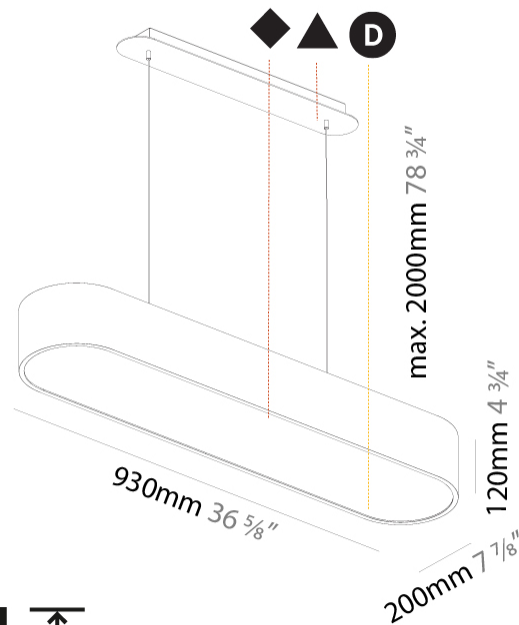

GENERAL

Series: Smoothy
Subseries: Smoothline
Partner: Prolicht
Division: Architectural
Installation: Suspension
Product Type: Pendant
Mounting Location: Ceiling
Light Distribution: Direct

PHYSICAL

Shape: Oval
Length (mm): 930
Length (in): 36 5/8
Width (mm): 200
Width (in): 7 7/8
Height (mm): 120
Height (in): 4 3/4
Max. Overall Height (mm): 2120
Max. Overall Height (in): 82 1/2
Weight (kg): 6.973
Weight (lbs): 15.34
Diffuser: PMMA - Opal or Micro-Prism
Fixture Finish: SSR / BKV / CWI / CRY / HAB / UFT / ITA / RUA / FTG / MYG / LOD / PUS / FRO / FUP / KIA / POP / BLS / SPG / MEY / GOH / CHC / COM / ABZ / JAG / OBR / MOS / ROR
Fixture Material: Extruded Aluminum / Steel
Cable Details: 2000mm / 78 3/4"

ELECTRICAL

Lamp Type: LED (Zhaga Standard)
Input Wattage (W): 31.5
Total Output Wattage (W): 27
Dimming: Tri-Mode (Non-Dimming and Phase Dimming (120Vac only) and 0-10V Dimming)
Driver Included: Yes
Driver Location: Integrated
Driver Type: Constant Current - Universal
Driver Class: Class 2
Input Voltage (V): 120 - 277
Constant Current (MA): 500

LED

Number of LEDs: 9
Color Temperature (°K): 3000 / 4000
Max. Delivered Lumen (lm): 2190 / 2410
CRI: >80 CRI
Lamp Life (hrs): 50000
Upon Request: Other CCT available

OPTICAL

RATINGS AND CERTIFICATIONS

Certified By: Certified for North American Standards
IP rating: IP20